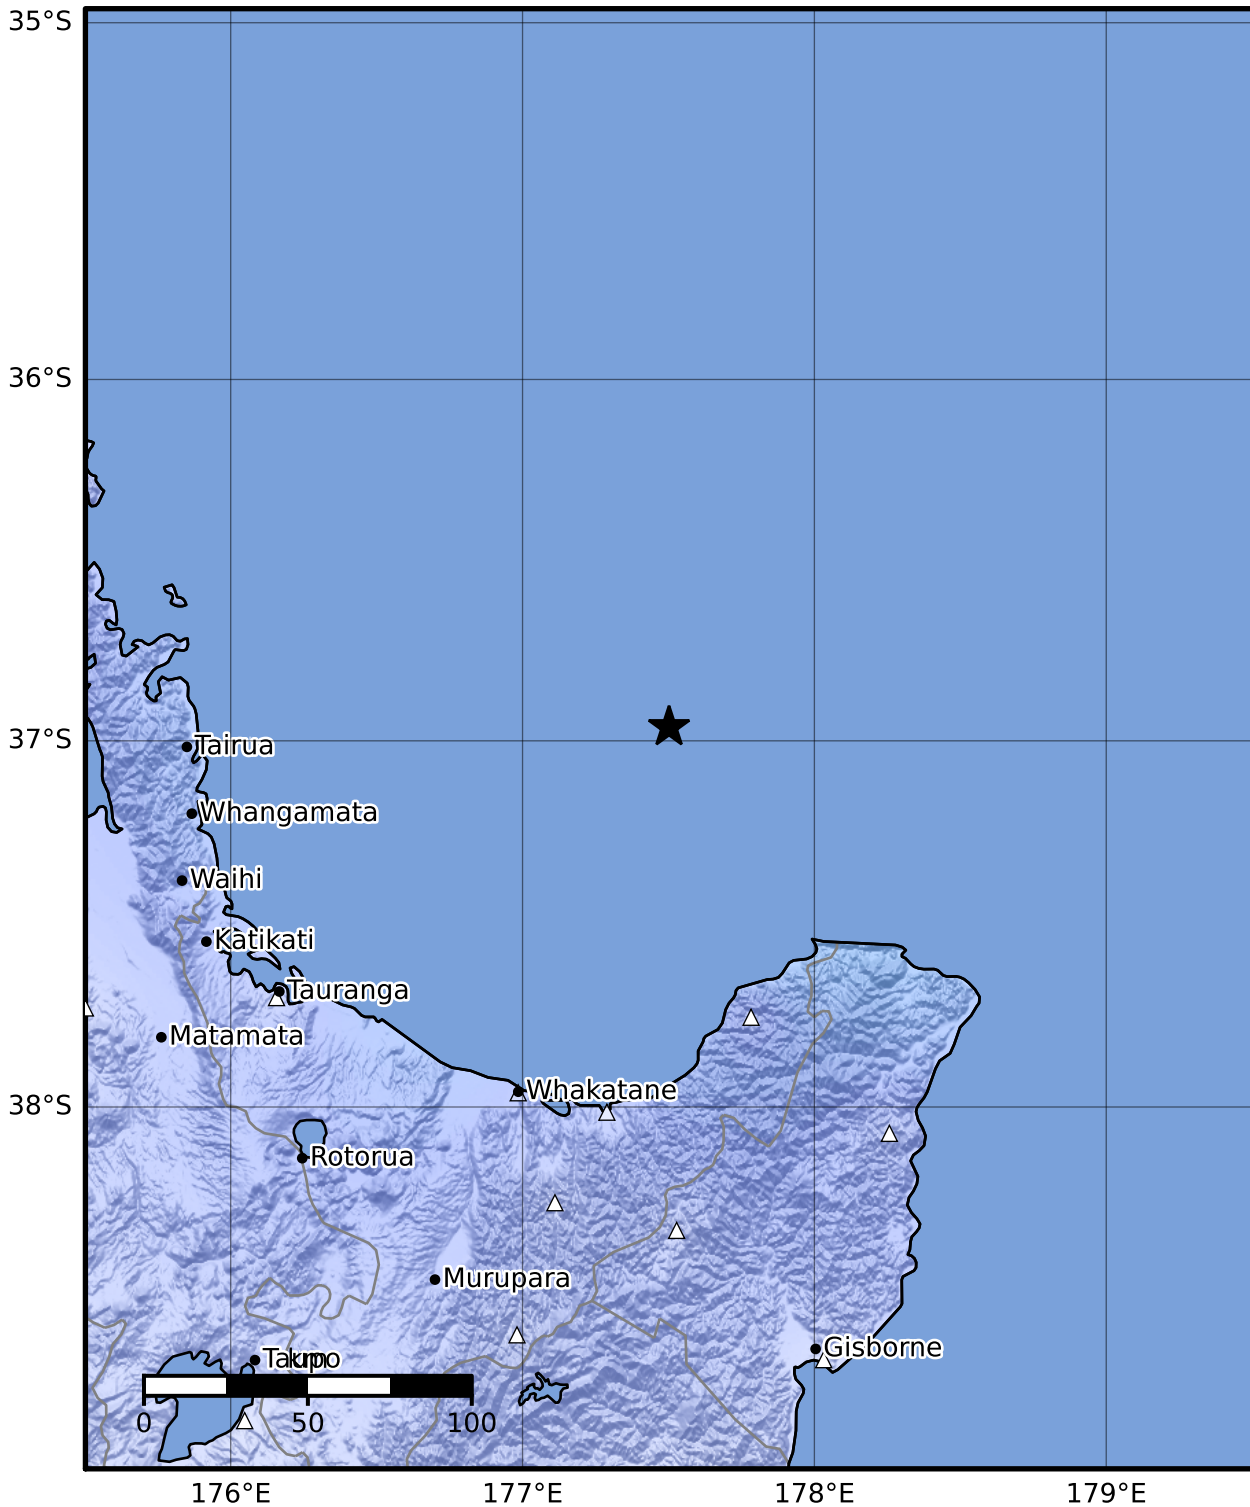

Macroseismic Intensity Map GNS Science

ShakeMap: Raukumara Plain

Apr 06, 2023 18:43:49 UTC M4.4 S36.96 E177.50 Depth: 119.4km ID:2023p258866

SHAKING	Not felt	Weak	Light	Moderate	Strong	Very strong	Severe	Violent	Extreme
DAMAGE	None	None	None	Very light	Light	Moderate	Moderate/heavy	Heavy	Very heavy
PGA(%g)	<0.0464	0.29	1.63	5.16	12.5	22.4	40.2	72.2	>129
PGV(cm/s)	<0.0215	0.125	1.04	4.31	14.5	26.4	48.3	88.4	>162
INTENSITY	I	II-III	IV	V	VI	VII	VIII	IX	X+

Scale based on Moratalla et al.(2021) and Worden et al.(2012) Version 10: Processed 2023-04-07T18:44:40Z

△ Seismic Instrument ○ Reported Intensity

★ Epicenter