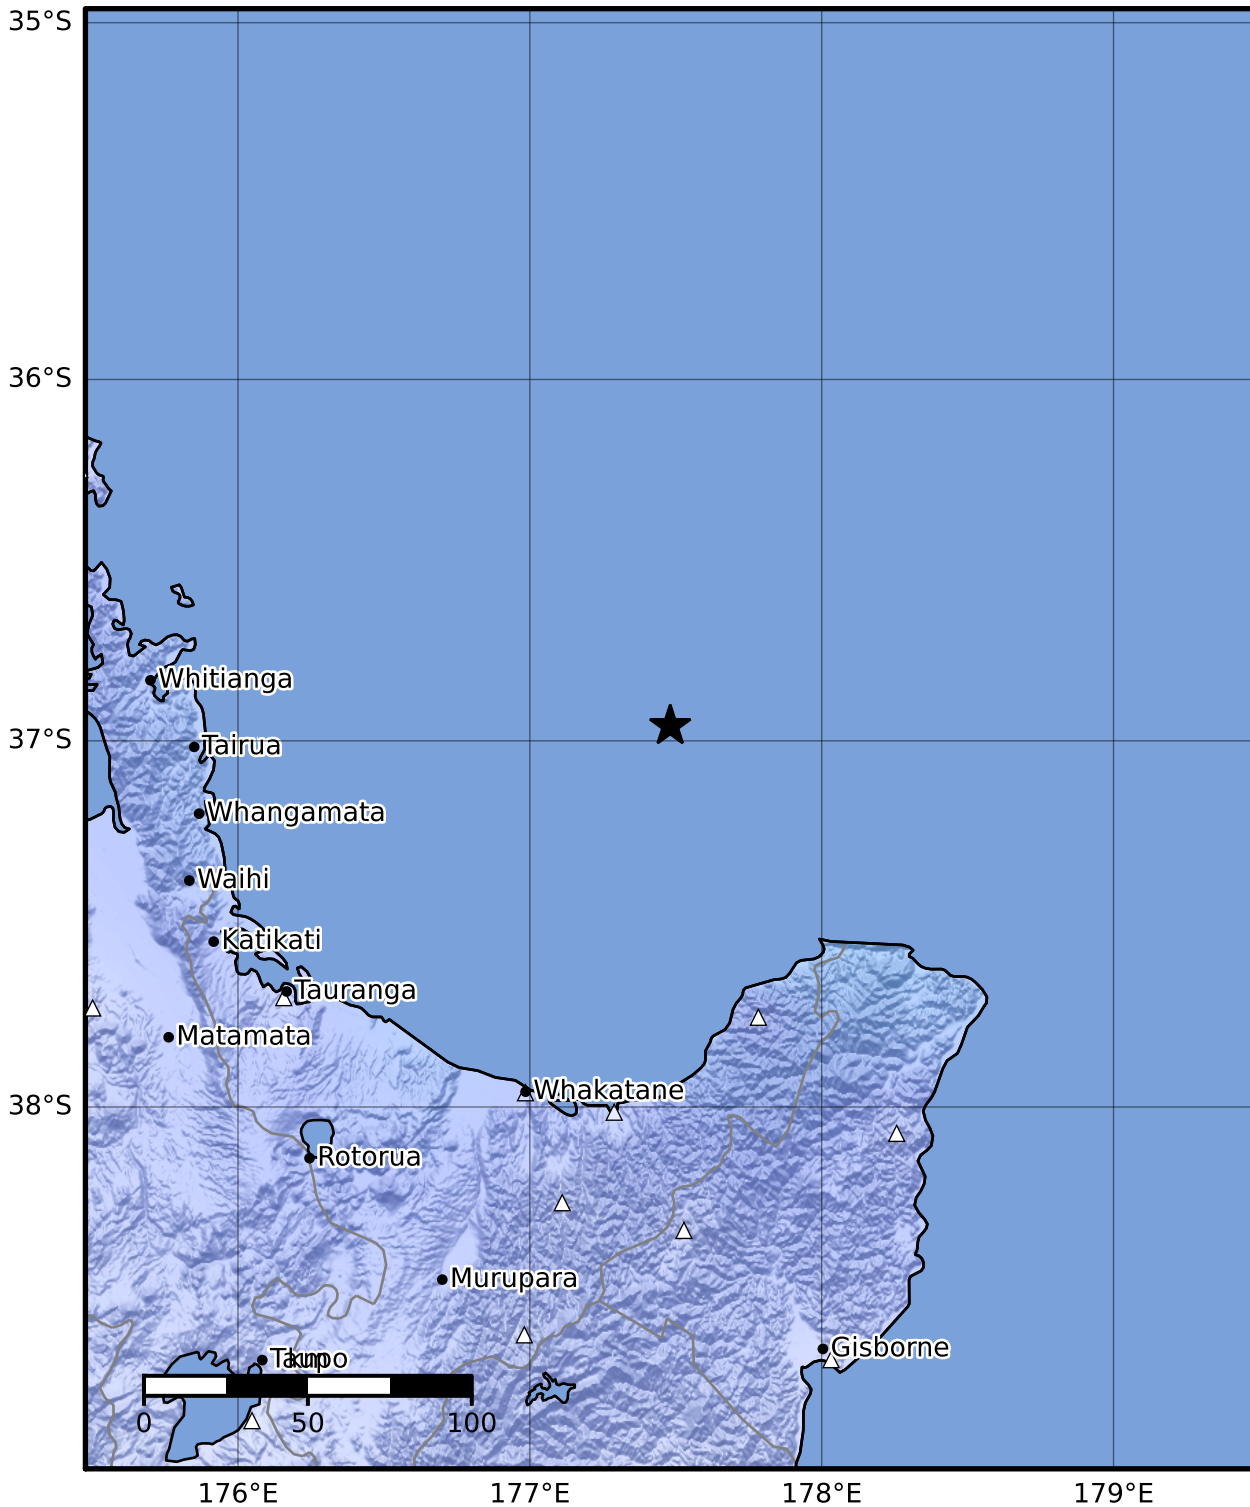

Macroseismic Intensity Map GNS Science

ShakeMap: Raukumara Plain

Apr 06, 2023 18:43:49 UTC M4.4 S36.96 E177.48 Depth: 114.8km ID:2023p258866

SHAKING	Not felt	Weak	Light	Moderate	Strong	Very strong	Severe	Violent	Extreme
DAMAGE	None	None	None	Very light	Light	Moderate	Moderate/heavy	Heavy	Very heavy
PGA(%g)	<0.0464	0.29	1.63	5.16	12.5	22.4	40.2	72.2	>129
PGV(cm/s)	<0.0215	0.125	1.04	4.31	14.5	26.4	48.3	88.4	>162
INTENSITY	I	II-III	IV	V	VI	VII	VIII	IX	X+

Scale based on Moratalla et al.(2021) and Worden et al.(2012) Version 11: Processed 2023-05-01T04:44:38Z

△ Seismic Instrument ○ Reported Intensity

★ Epicenter