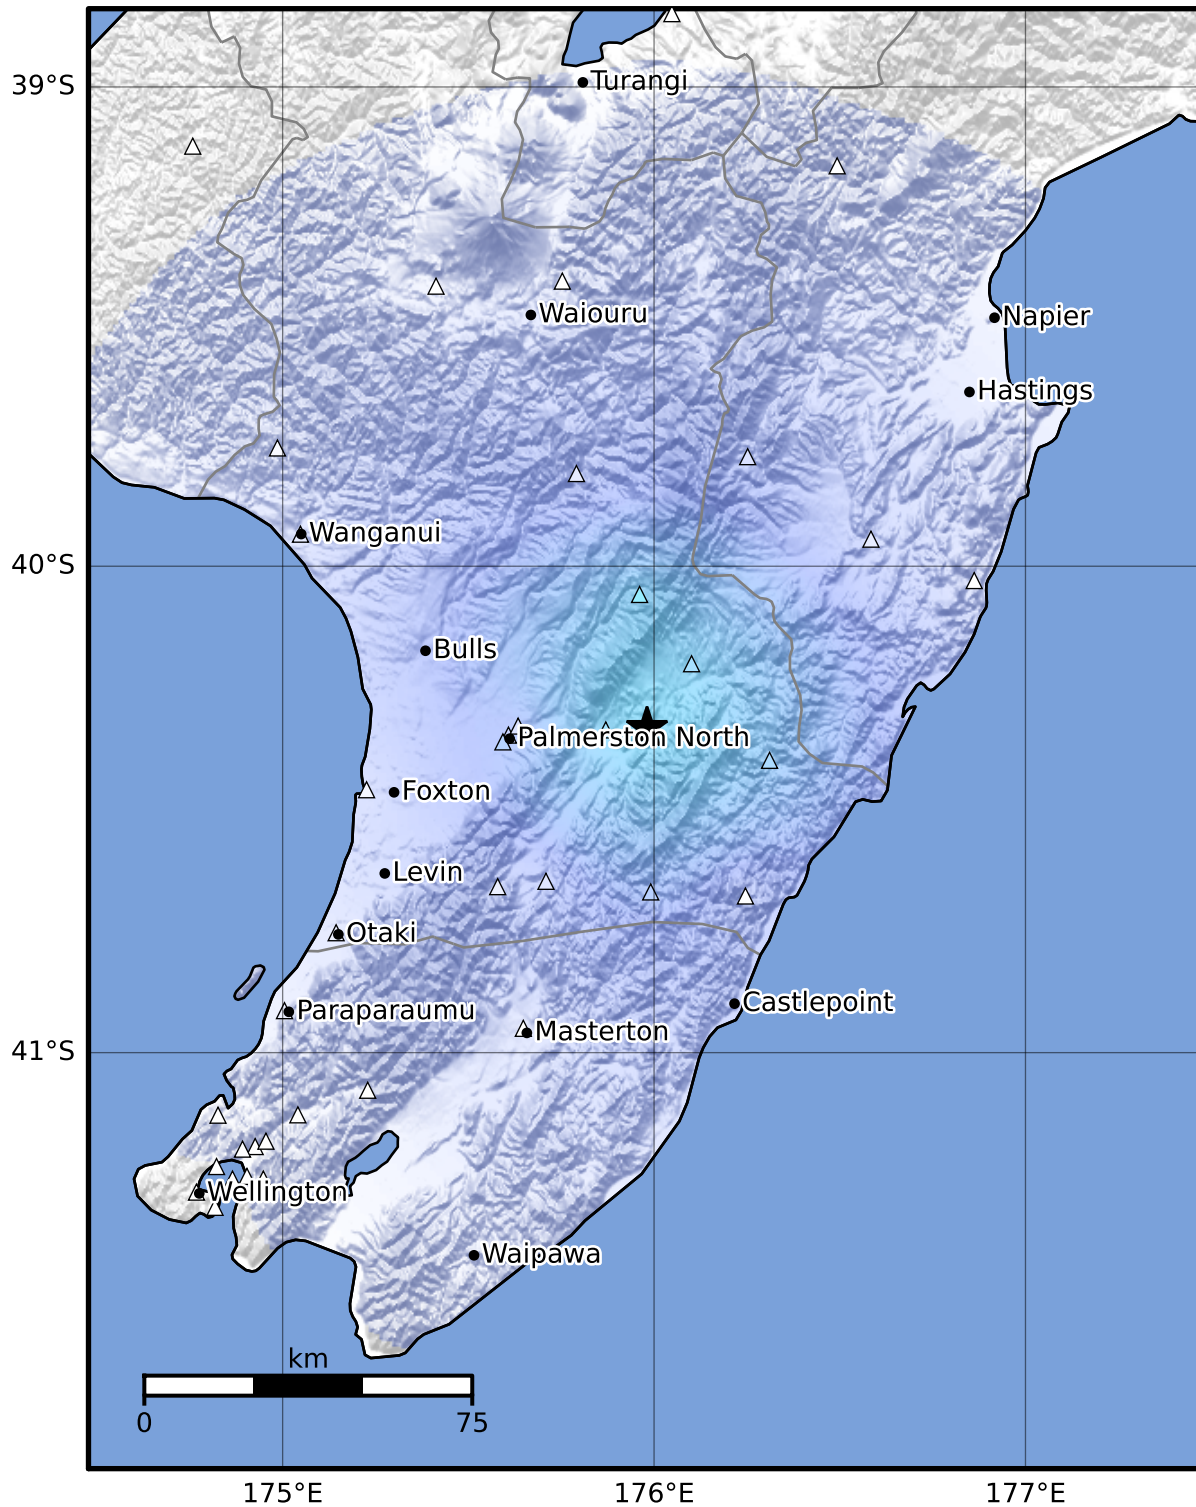

Macroseismic Intensity Map GNS Science

ShakeMap: Wairarapa

Apr 14, 2023 15:51:51 UTC M3.4 S40.33 E175.98 Depth: 23.1km ID:2023p280164

SHAKING	Not felt	Weak	Light	Moderate	Strong	Very strong	Severe	Violent	Extreme
DAMAGE	None	None	None	Very light	Light	Moderate	Moderate/heavy	Heavy	Very heavy
PGA(%g)	<0.0464	0.29	1.63	5.16	12.5	22.4	40.2	72.2	>129
PGV(cm/s)	<0.0215	0.125	1.04	4.31	14.5	26.4	48.3	88.4	>162
INTENSITY	I	II-III	IV	V	VI	VII	VIII	IX	X+

Scale based on Moratalla et al.(2021) and Worden et al.(2012) Version 3: Processed 2023-04-14T16:52:38Z

△ Seismic Instrument ○ Reported Intensity

★ Epicenter