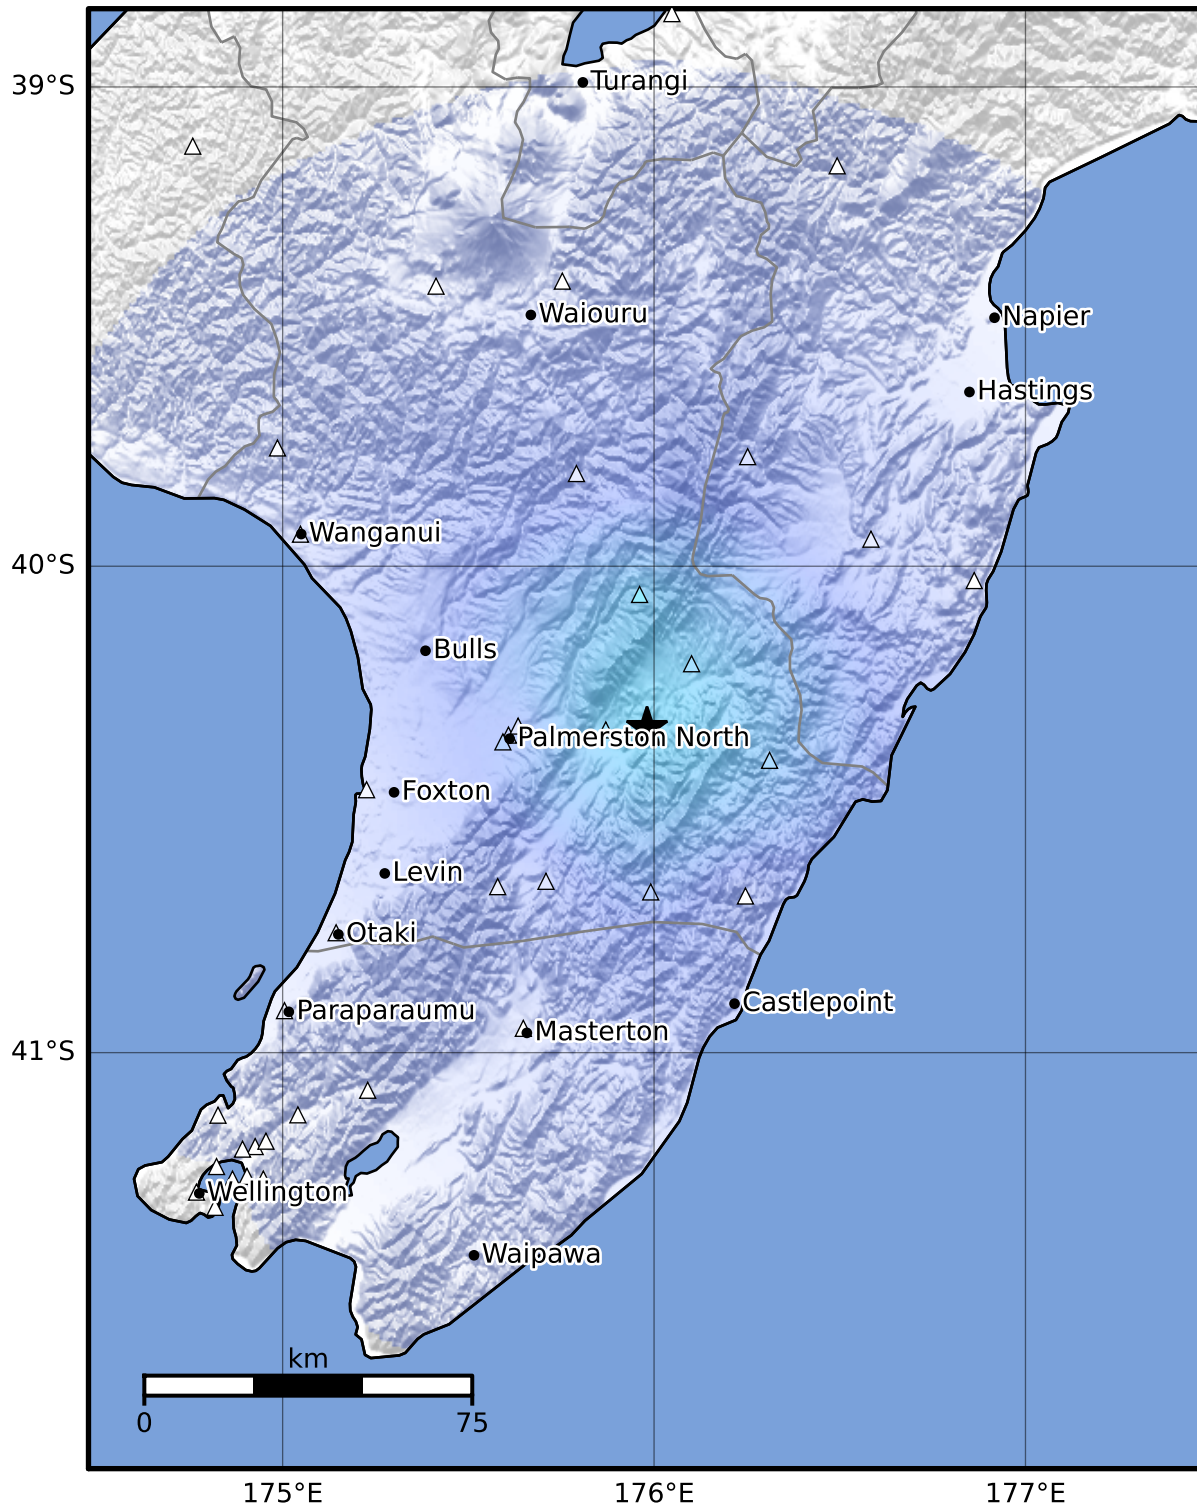

Macroseismic Intensity Map GNS Science

ShakeMap: Wairarapa

Apr 14, 2023 15:51:51 UTC M3.4 S40.33 E175.98 Depth: 23.1km ID:2023p280164

SHAKING	Not felt	Weak	Light	Moderate	Strong	Very strong	Severe	Violent	Extreme
DAMAGE	None	None	None	Very light	Light	Moderate	Moderate/heavy	Heavy	Very heavy
PGA(%g)	<0.0464	0.29	1.63	5.16	12.5	22.4	40.2	72.2	>129
PGV(cm/s)	<0.0215	0.125	1.04	4.31	14.5	26.4	48.3	88.4	>162
INTENSITY	I	II-III	IV	V	VI	VII	VIII	IX	X+

Scale based on Moratalla et al.(2021) and Worden et al.(2012) Version 6: Processed 2023-04-14T21:52:42Z

△ Seismic Instrument ○ Reported Intensity

★ Epicenter