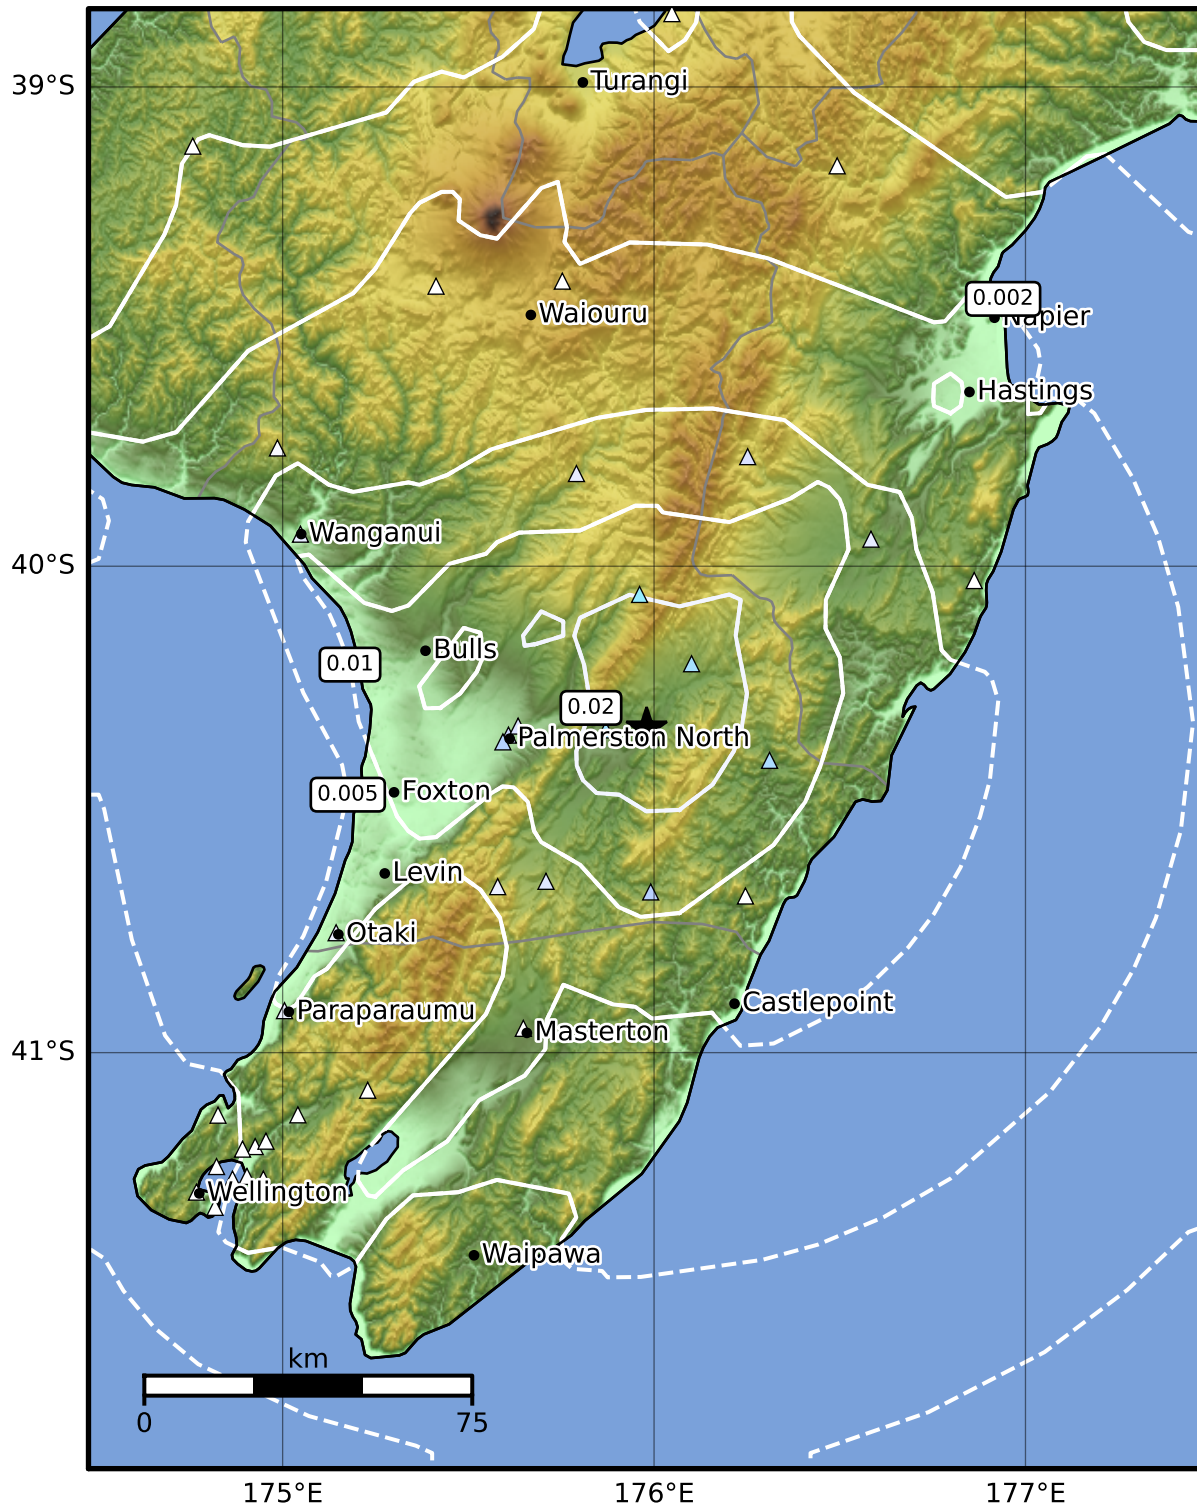

1.0 Second Peak Spectral Acceleration Map GNS Science

ShakeMap: Wairarapa

Apr 14, 2023 15:51:51 UTC M3.4 S40.34 E175.98 Depth: 22.9km ID:2023p280164

SA(1.0) (%g)	0.1	0.2	0.5	1	2	5	10	20	50	100	200
---------------------	------------	------------	------------	----------	----------	----------	-----------	-----------	-----------	------------	------------

Scale based on Moratalla et al.(2021) and Worden et al.(2012) Version 8: Processed 2023-05-02T23:34:37Z

△ Seismic Instrument ○ Reported Intensity ★ Epicenter