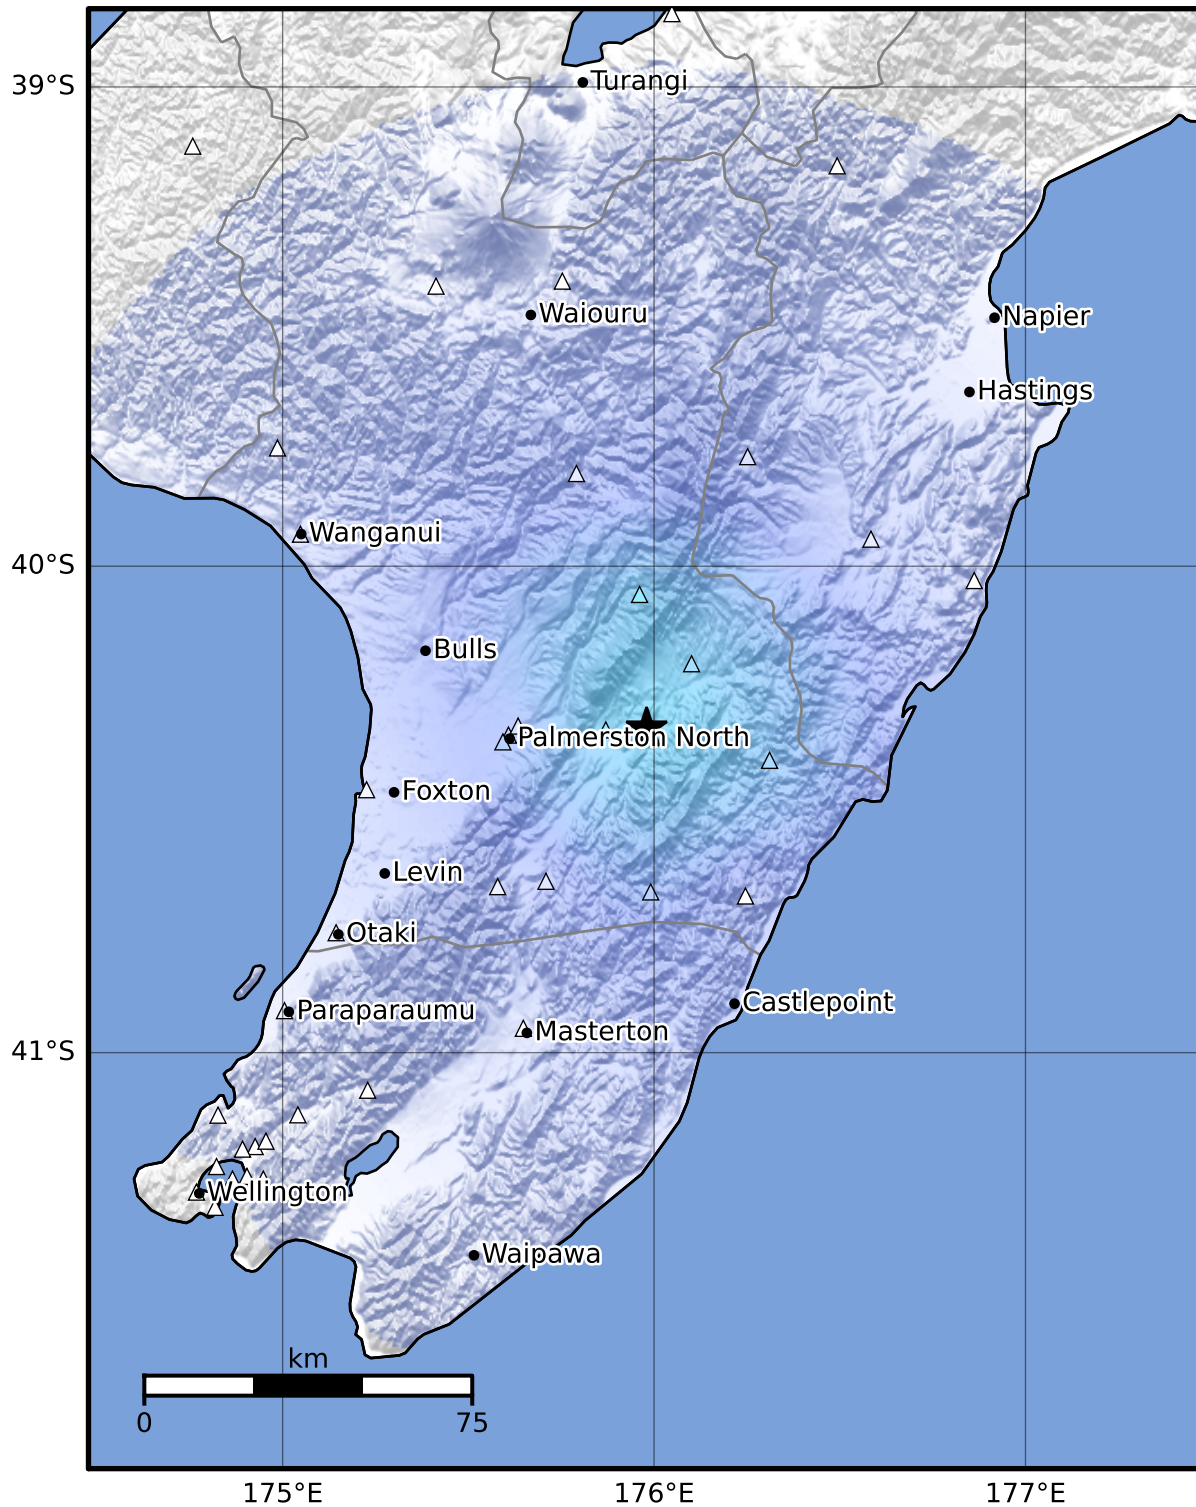

Macroseismic Intensity Map GNS Science

ShakeMap: Wairarapa

Apr 14, 2023 15:51:51 UTC M3.4 S40.34 E175.98 Depth: 22.9km ID:2023p280164

SHAKING	Not felt	Weak	Light	Moderate	Strong	Very strong	Severe	Violent	Extreme
DAMAGE	None	None	None	Very light	Light	Moderate	Moderate/heavy	Heavy	Very heavy
PGA(%g)	<0.0464	0.29	1.63	5.16	12.5	22.4	40.2	72.2	>129
PGV(cm/s)	<0.0215	0.125	1.04	4.31	14.5	26.4	48.3	88.4	>162
INTENSITY	I	II-III	IV	V	VI	VII	VIII	IX	X+

Scale based on Moratalla et al.(2021) and Worden et al.(2012) Version 8: Processed 2023-05-02T23:34:37Z

△ Seismic Instrument ○ Reported Intensity

★ Epicenter