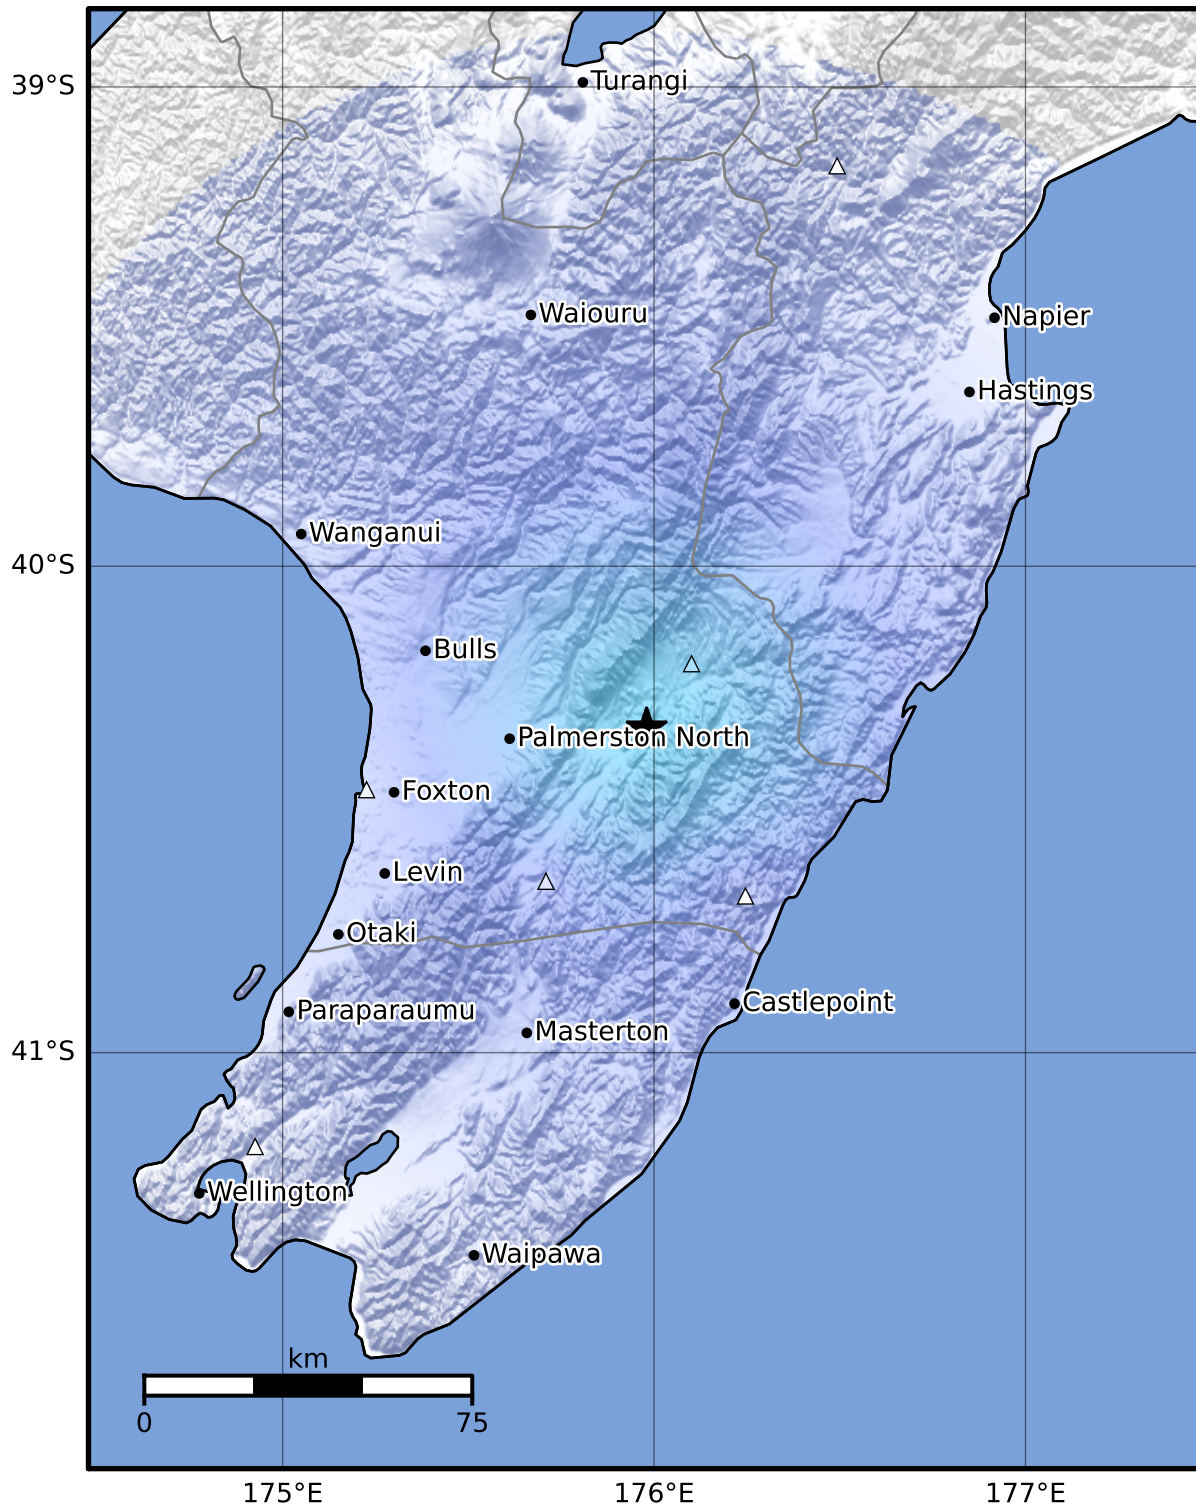

Macroseismic Intensity Map GNS Science

ShakeMap: Wairarapa

Apr 14, 2023 15:51:51 UTC M3.4 S40.34 E175.98 Depth: 22.9km ID:2023p280164

SHAKING	Not felt	Weak	Light	Moderate	Strong	Very strong	Severe	Violent	Extreme
DAMAGE	None	None	None	Very light	Light	Moderate	Moderate/heavy	Heavy	Very heavy
PGA(%g)	<0.0464	0.29	1.63	5.16	12.5	22.4	40.2	72.2	>129
PGV(cm/s)	<0.0215	0.125	1.04	4.31	14.5	26.4	48.3	88.4	>162
INTENSITY	I	II-III	IV	V	VI	VII	VIII	IX	X+

Scale based on Moratalla et al.(2021) and Worden et al.(2012) Version 9: Processed 2023-05-02T23:40:40Z

△ Seismic Instrument ○ Reported Intensity

★ Epicenter