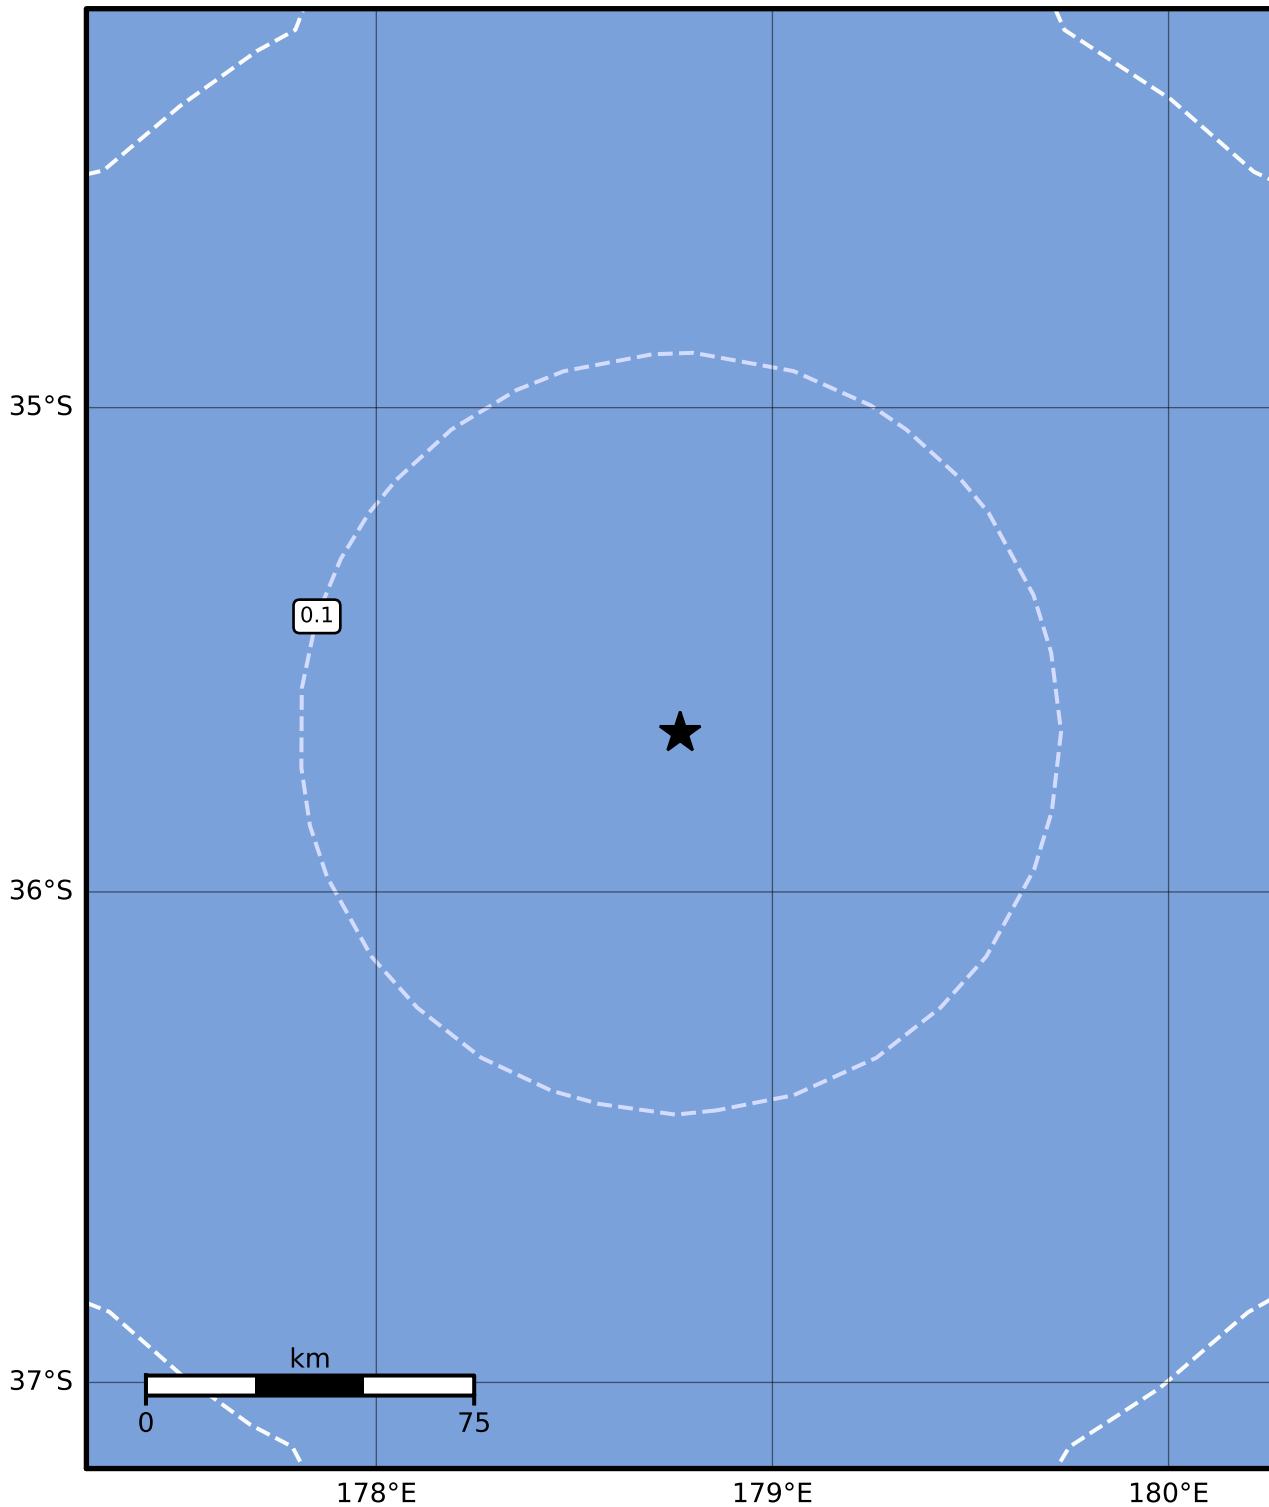

Peak Ground Acceleration Map GNS Science

ShakeMap: Raukumara Plain

Apr 15, 2023 15:32:52 UTC M4.0 S35.67 E178.77 Depth: 168.9km ID:2023p282832

PGA (%g)	0.1	0.2	0.5	1	2	5	10	20	50	100	200
----------	-----	-----	-----	---	---	---	----	----	----	-----	-----

Scale based on Moratalla et al.(2021) and Worden et al.(2012) Version 13: Processed 2023-05-03T01:38:18Z

△ Seismic Instrument ○ Reported Intensity ★ Epicenter