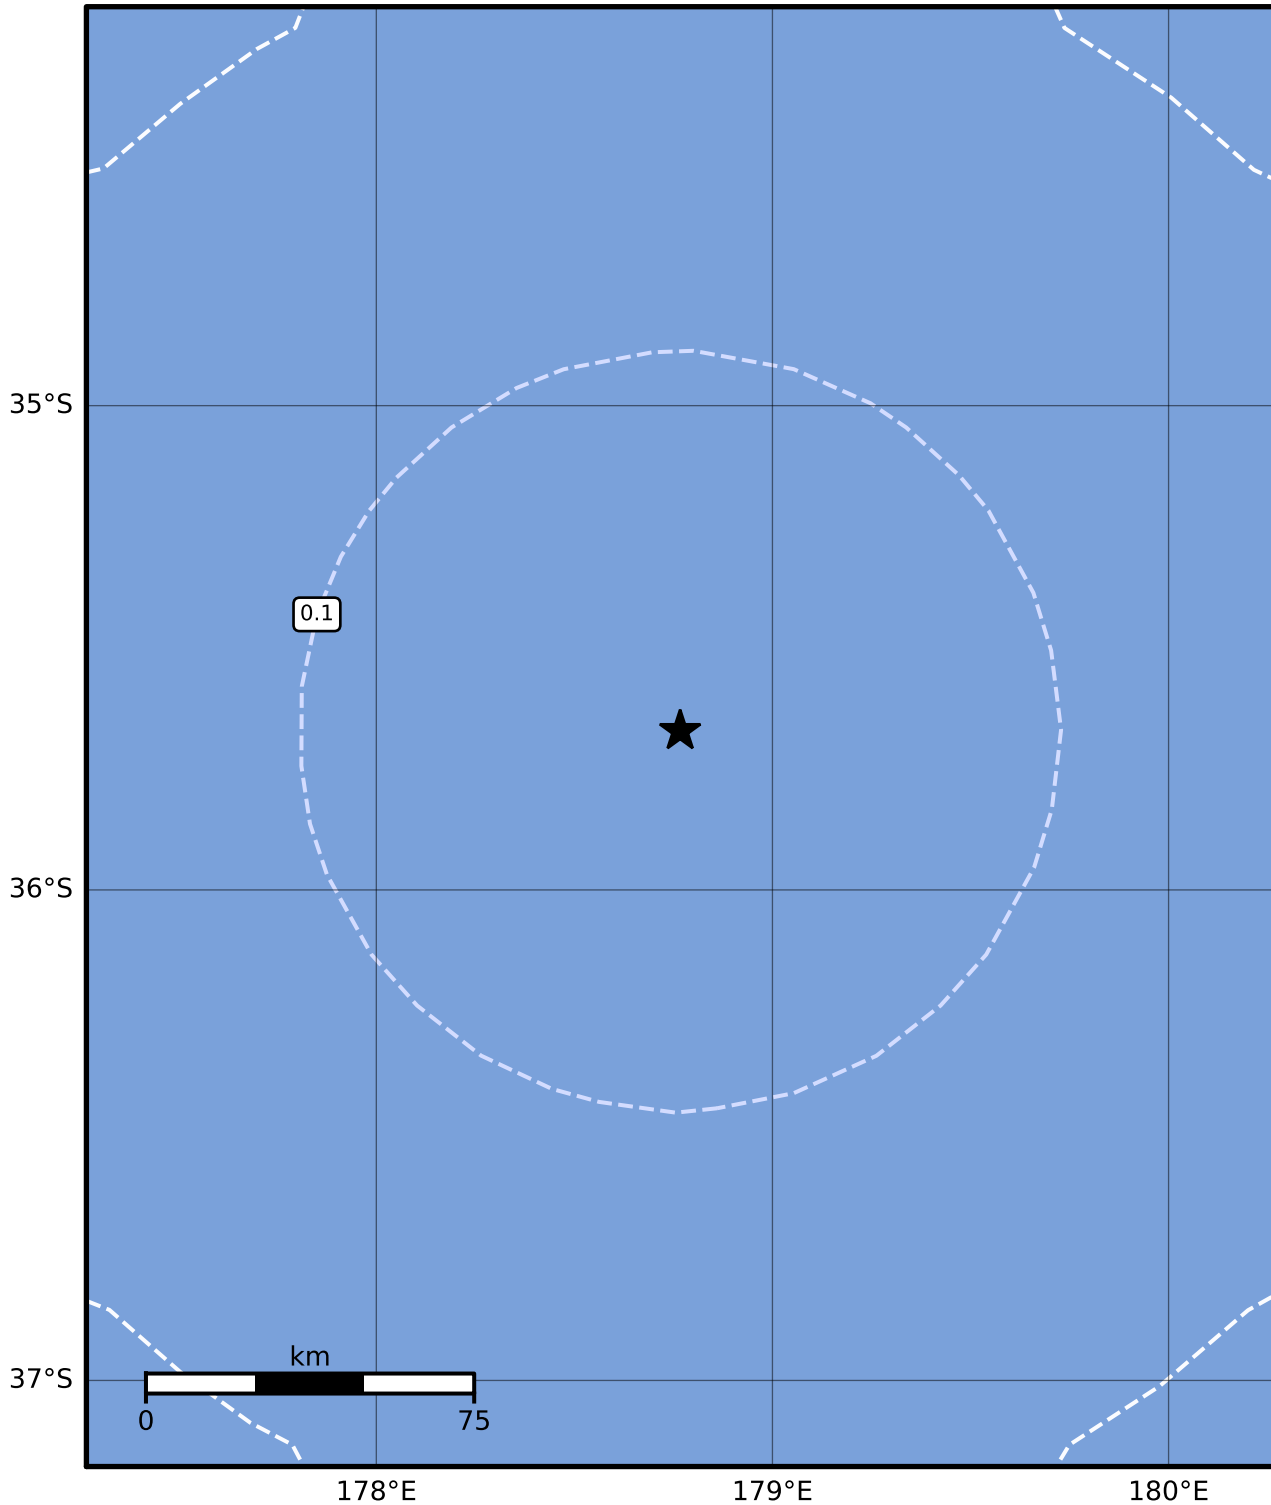

Peak Ground Acceleration Map GNS Science

ShakeMap: Raukumara Plain

Apr 15, 2023 15:32:52 UTC M4.0 S35.67 E178.77 Depth: 168.9km ID:2023p282832

PGA (%g)	0.1	0.2	0.5	1	2	5	10	20	50	100	200
----------	-----	-----	-----	---	---	---	----	----	----	-----	-----

Scale based on Moratalla et al.(2021) and Worden et al.(2012) Version 14: Processed 2023-05-03T01:44:05Z

△ Seismic Instrument ○ Reported Intensity ★ Epicenter