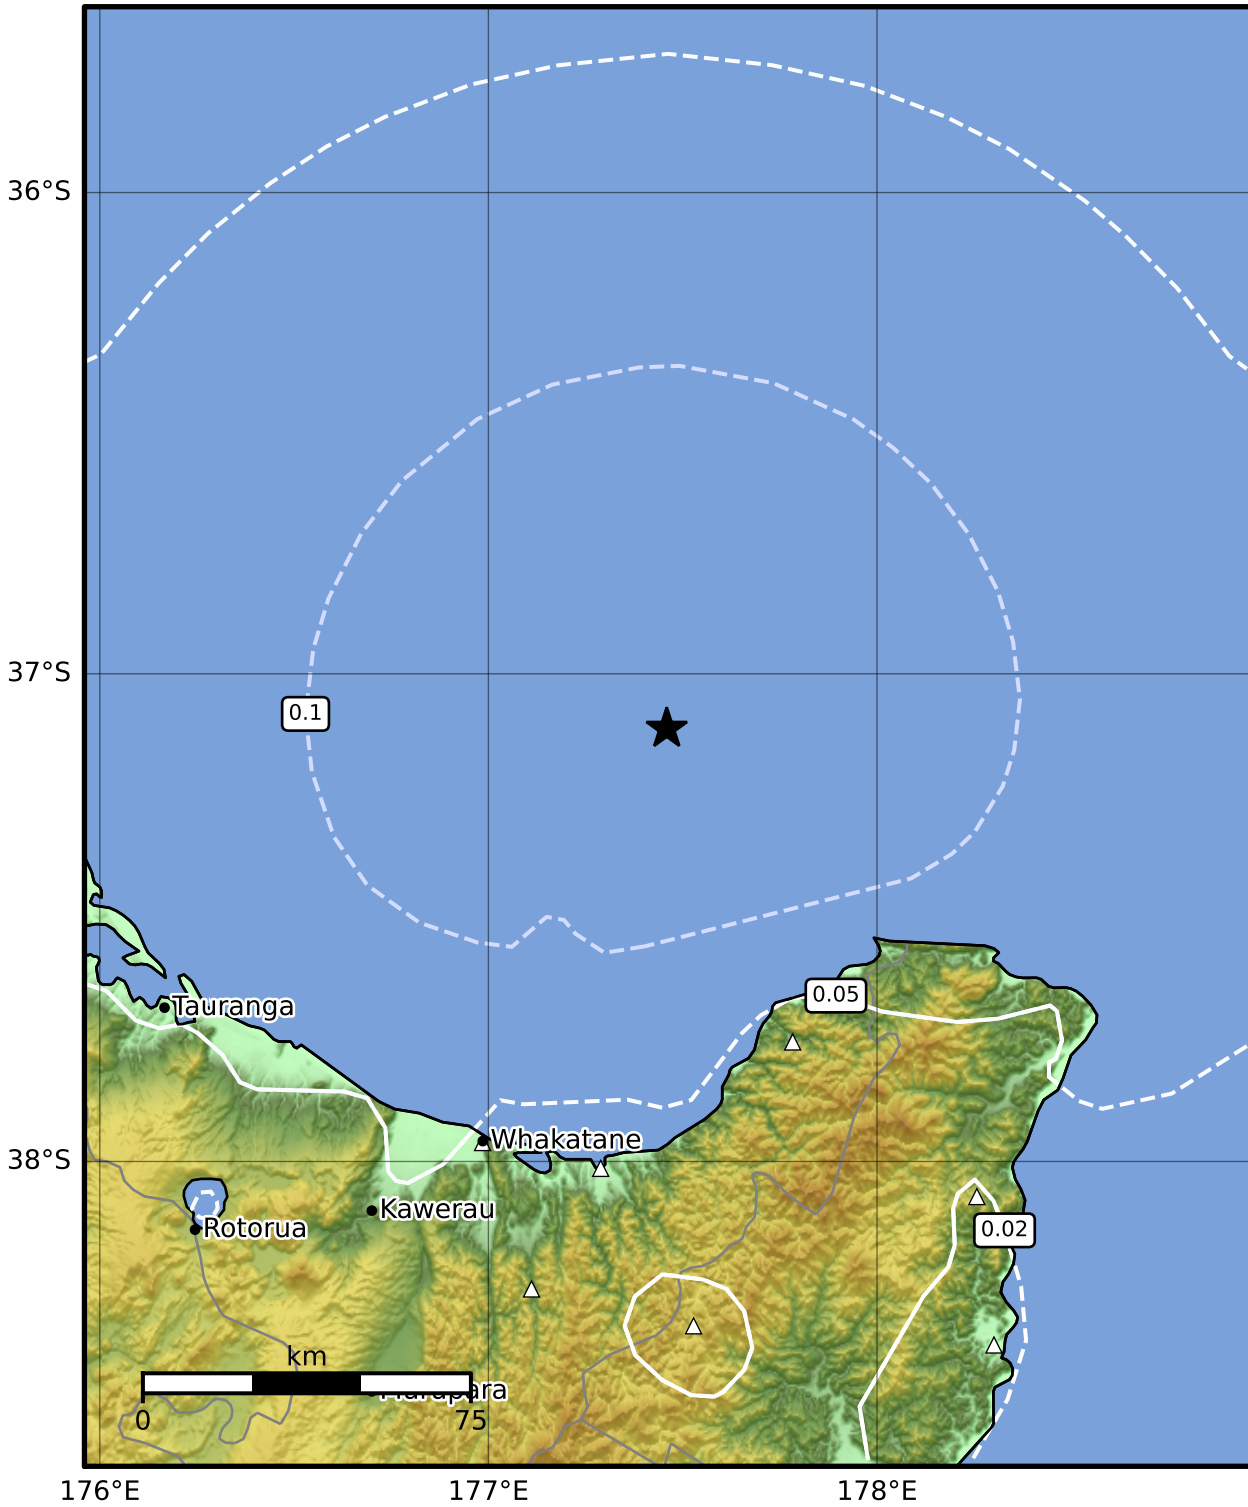

Peak Ground Acceleration Map GNS Science  
ShakeMap: Raukumara Plain

Apr 20, 2023 14:36:17 UTC M3.4 S37.11 E177.46 Depth: 123.1km ID:2023p296239

PGA (%g)	0.1	0.2	0.5	1	2	5	10	20	50	100	200
----------	-----	-----	-----	---	---	---	----	----	----	-----	-----

Scale based on Moratalla et al.(2021) and Worden et al.(2012) Version 6: Processed 2023-04-20T15:37:09Z

△ Seismic Instrument ○ Reported Intensity ★ Epicenter