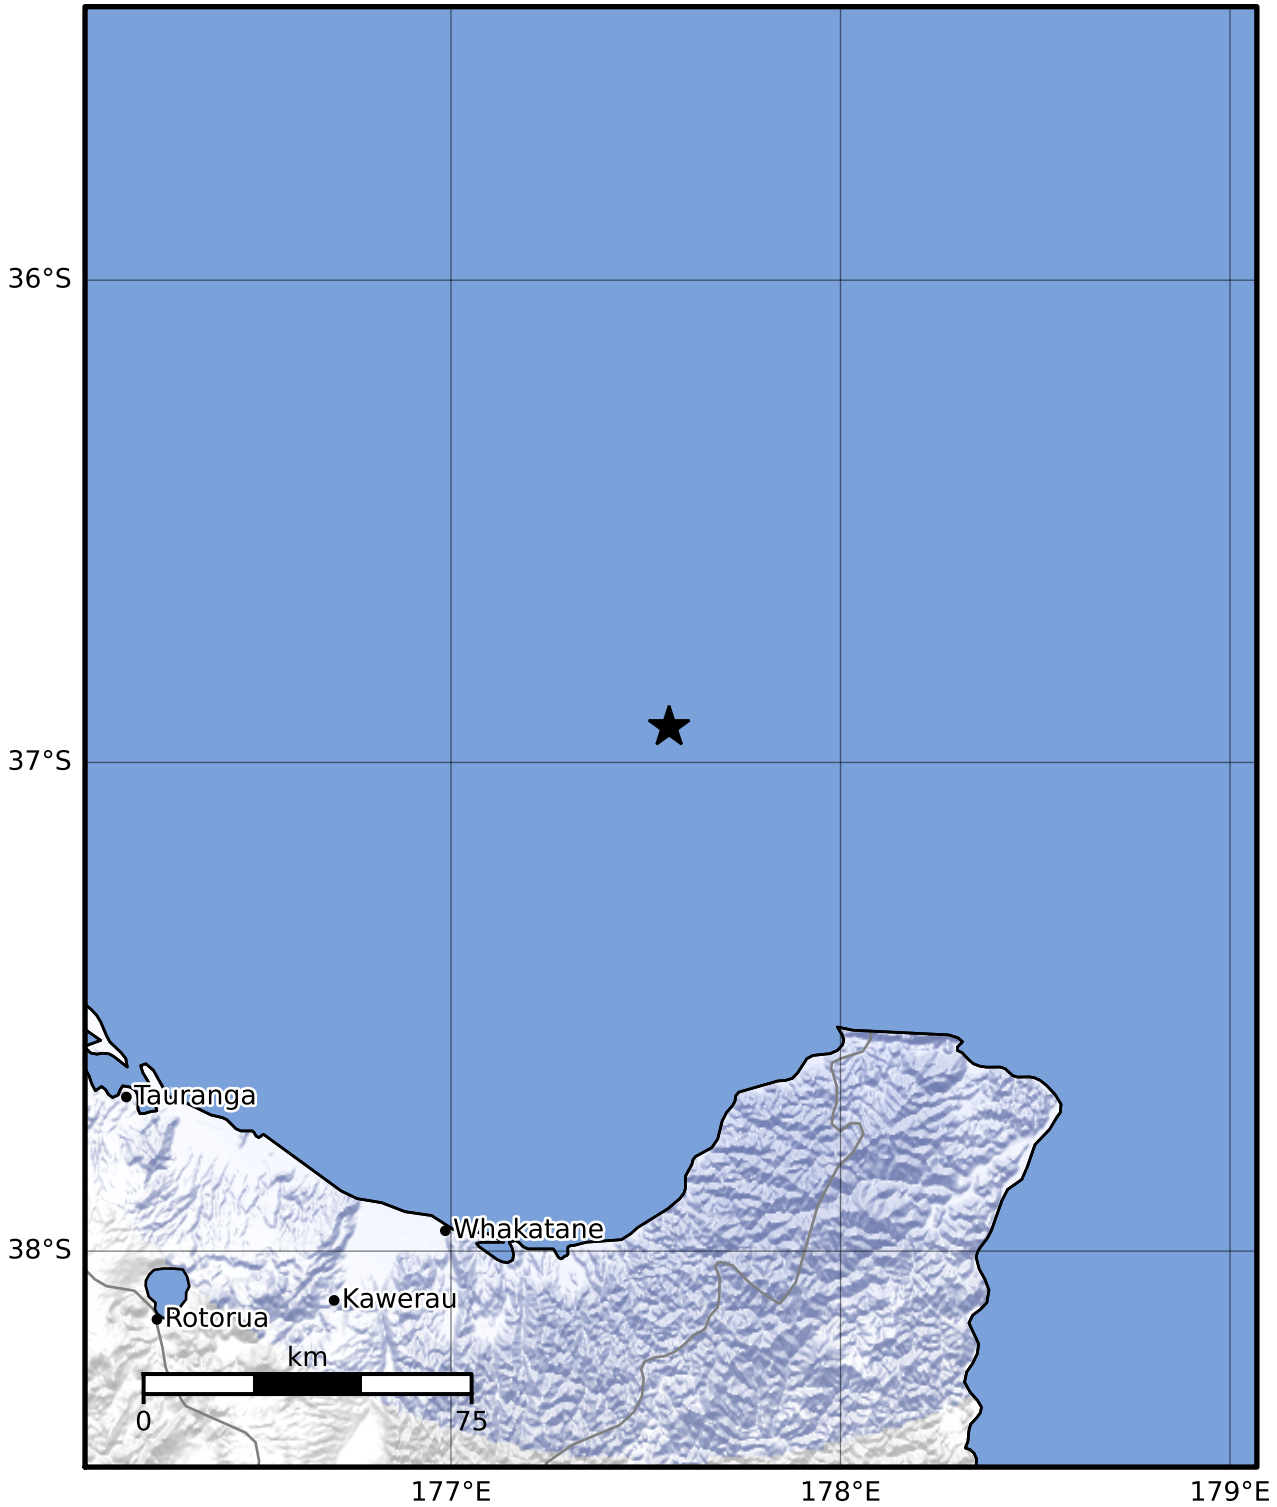

Macroseismic Intensity Map GNS Science

ShakeMap: Raukumara Plain

Apr 23, 2023 22:40:01 UTC M3.3 S36.93 E177.56 Depth: 133.7km ID:2023p305255

SHAKING	Not felt	Weak	Light	Moderate	Strong	Very strong	Severe	Violent	Extreme
DAMAGE	None	None	None	Very light	Light	Moderate	Moderate/heavy	Heavy	Very heavy
PGA(%g)	<0.0464	0.29	1.63	5.16	12.5	22.4	40.2	72.2	>129
PGV(cm/s)	<0.0215	0.125	1.04	4.31	14.5	26.4	48.3	88.4	>162
INTENSITY	I	II-III	IV	V	VI	VII	VIII	IX	X+

Scale based on Moratalla et al.(2021) and Worden et al.(2012) Version 1: Processed 2023-04-23T22:43:04Z  
 Δ Seismic Instrument ○ Reported Intensity ★ Epicenter