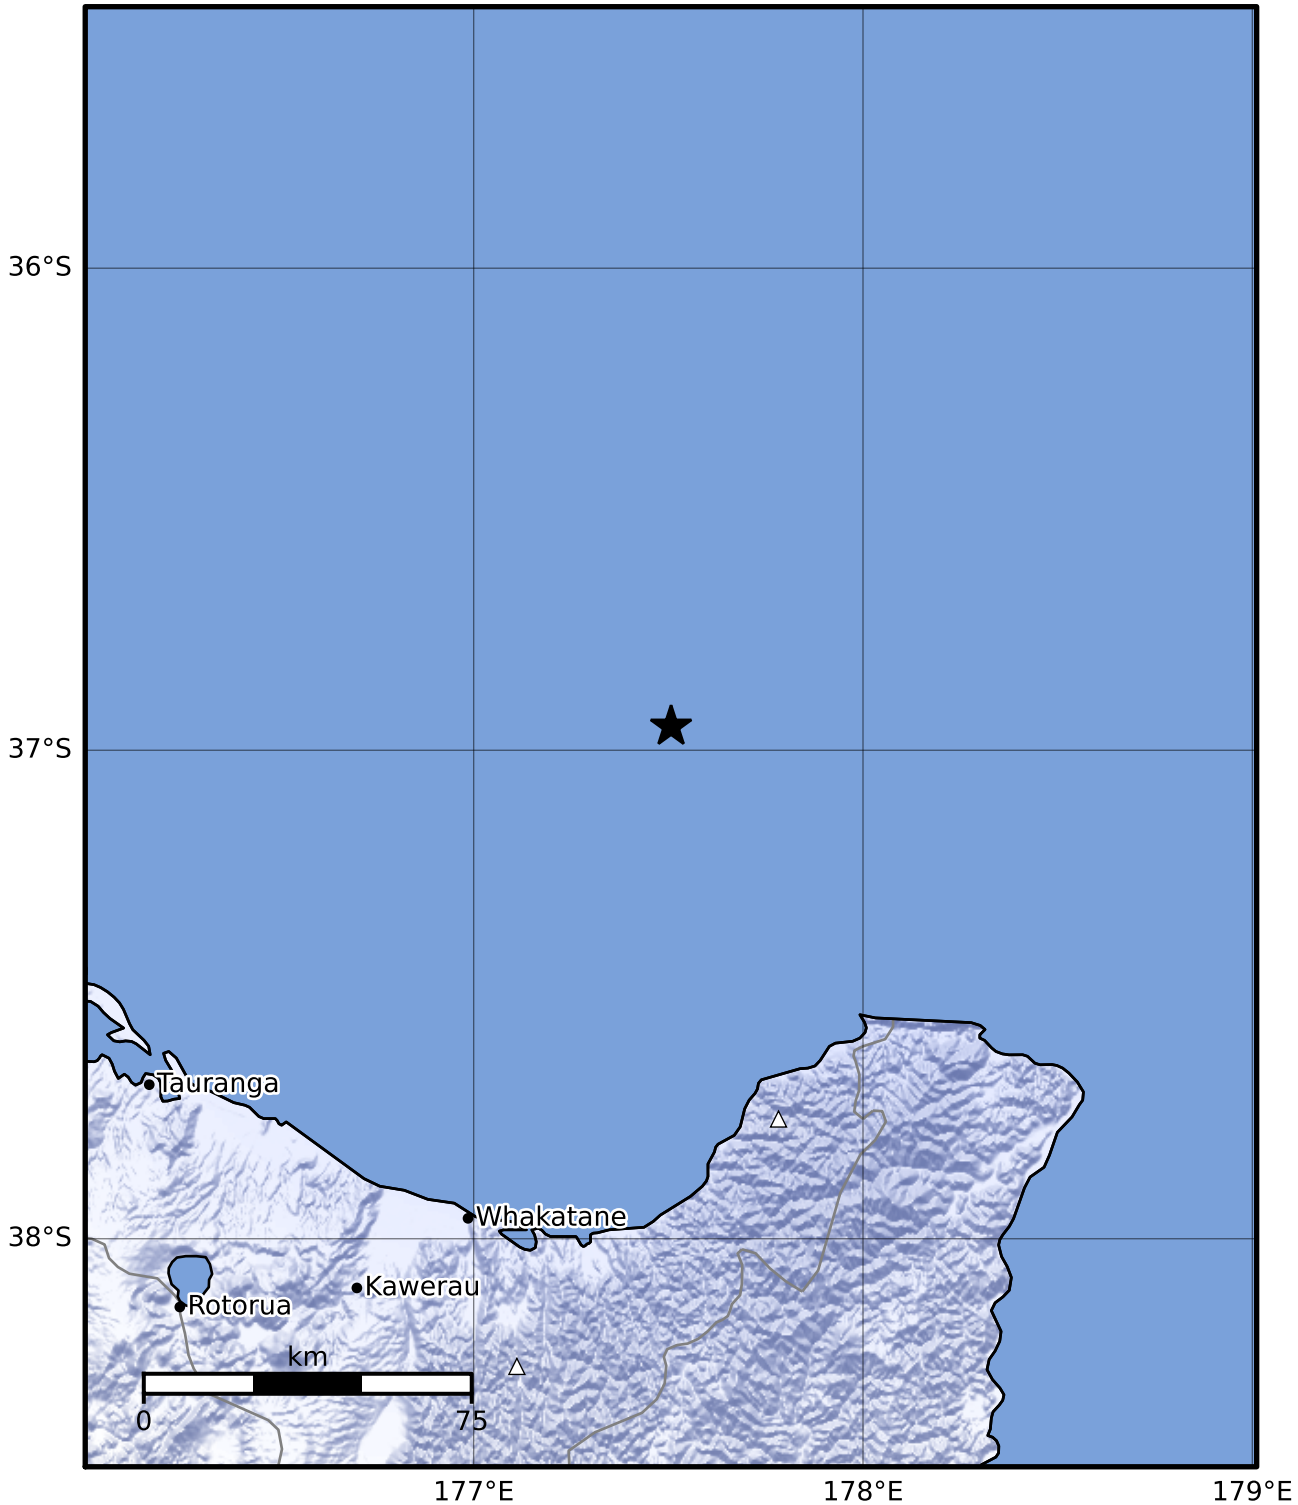

Macroseismic Intensity Map GNS Science

ShakeMap: Raukumara Plain

Apr 23, 2023 22:40:01 UTC M3.5 S36.95 E177.51 Depth: 134.1km ID:2023p305255

SHAKING	Not felt	Weak	Light	Moderate	Strong	Very strong	Severe	Violent	Extreme
DAMAGE	None	None	None	Very light	Light	Moderate	Moderate/heavy	Heavy	Very heavy
PGA(%g)	<0.0464	0.29	1.63	5.16	12.5	22.4	40.2	72.2	>129
PGV(cm/s)	<0.0215	0.125	1.04	4.31	14.5	26.4	48.3	88.4	>162
INTENSITY	I	II-III	IV	V	VI	VII	VIII	IX	X+

Scale based on Moratalla et al.(2021) and Worden et al.(2012) Version 3: Processed 2023-04-23T22:53:44Z

△ Seismic Instrument ○ Reported Intensity ★ Epicenter