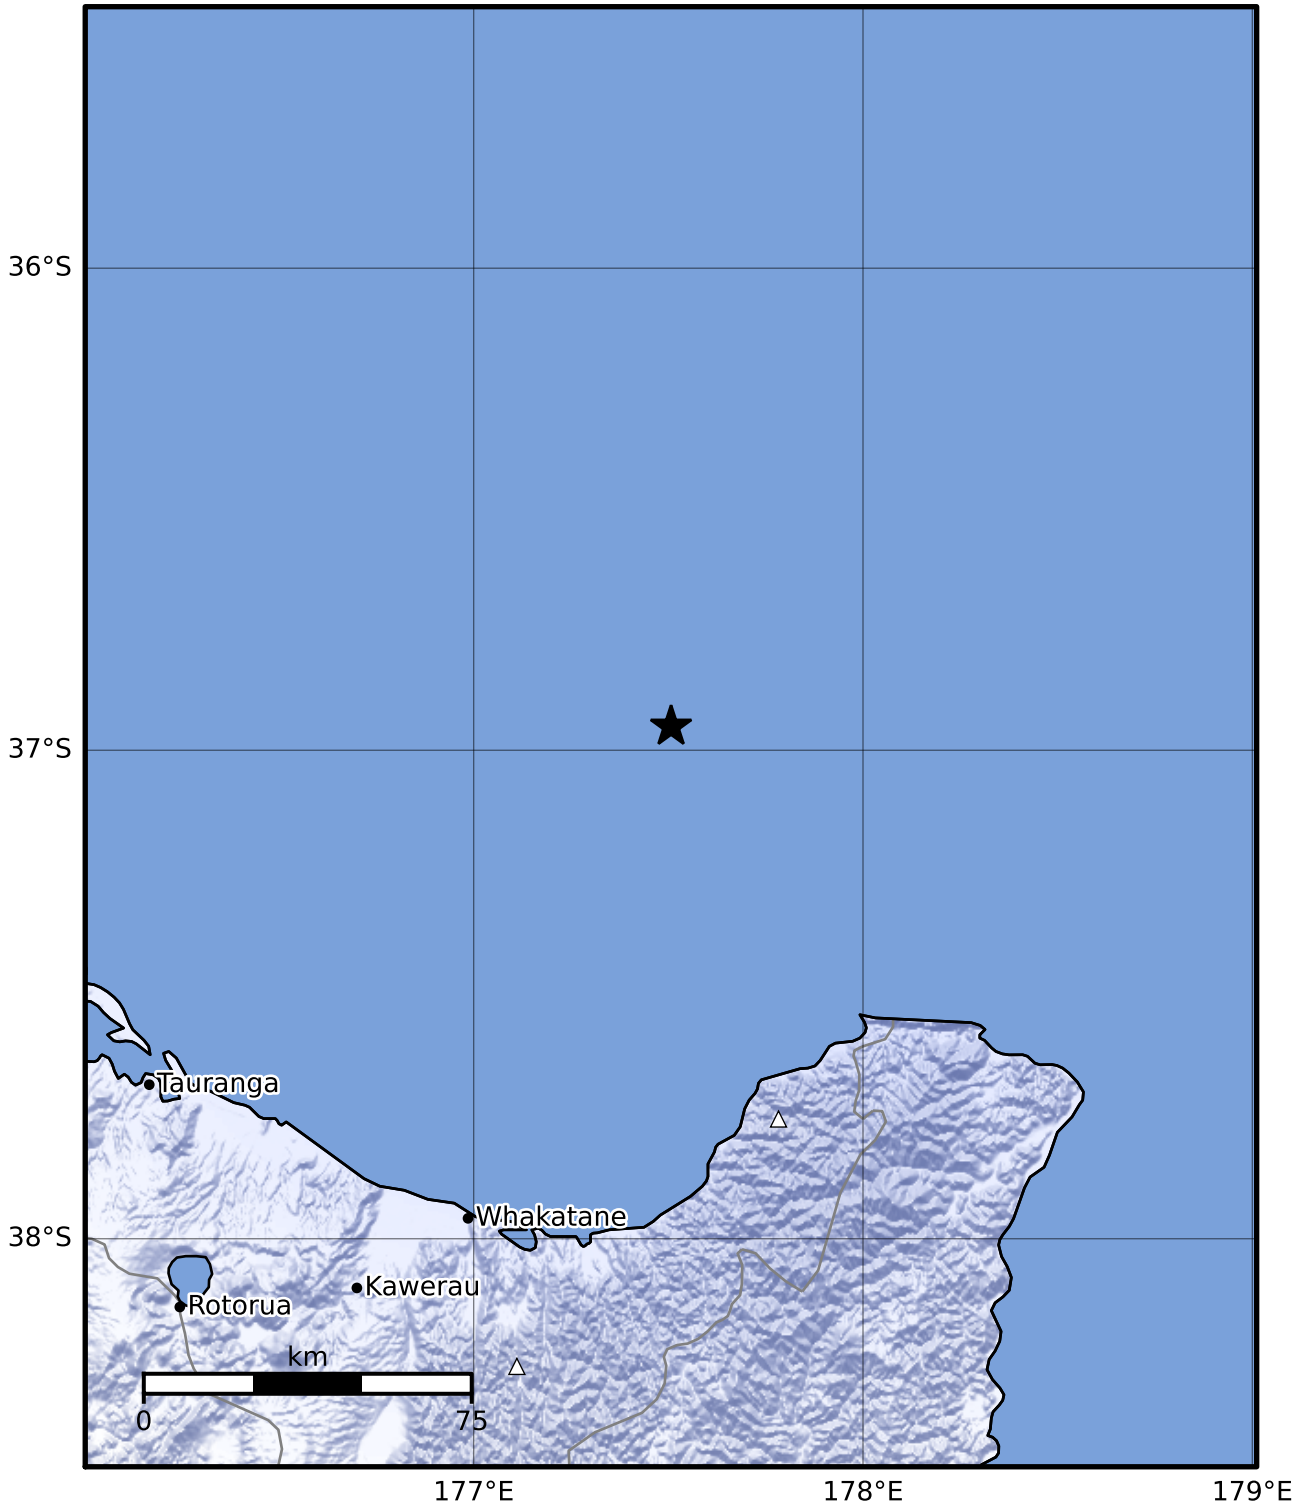

Macroseismic Intensity Map GNS Science

ShakeMap: Raukumara Plain

Apr 23, 2023 22:40:01 UTC M3.5 S36.95 E177.51 Depth: 134.1km ID:2023p305255

SHAKING	Not felt	Weak	Light	Moderate	Strong	Very strong	Severe	Violent	Extreme
DAMAGE	None	None	None	Very light	Light	Moderate	Moderate/heavy	Heavy	Very heavy
PGA(%g)	<0.0464	0.29	1.63	5.16	12.5	22.4	40.2	72.2	>129
PGV(cm/s)	<0.0215	0.125	1.04	4.31	14.5	26.4	48.3	88.4	>162
INTENSITY	I	II-III	IV	V	VI	VII	VIII	IX	X+

Scale based on Moratalla et al.(2021) and Worden et al.(2012) Version 8: Processed 2023-04-24T00:40:46Z

△ Seismic Instrument ○ Reported Intensity ★ Epicenter