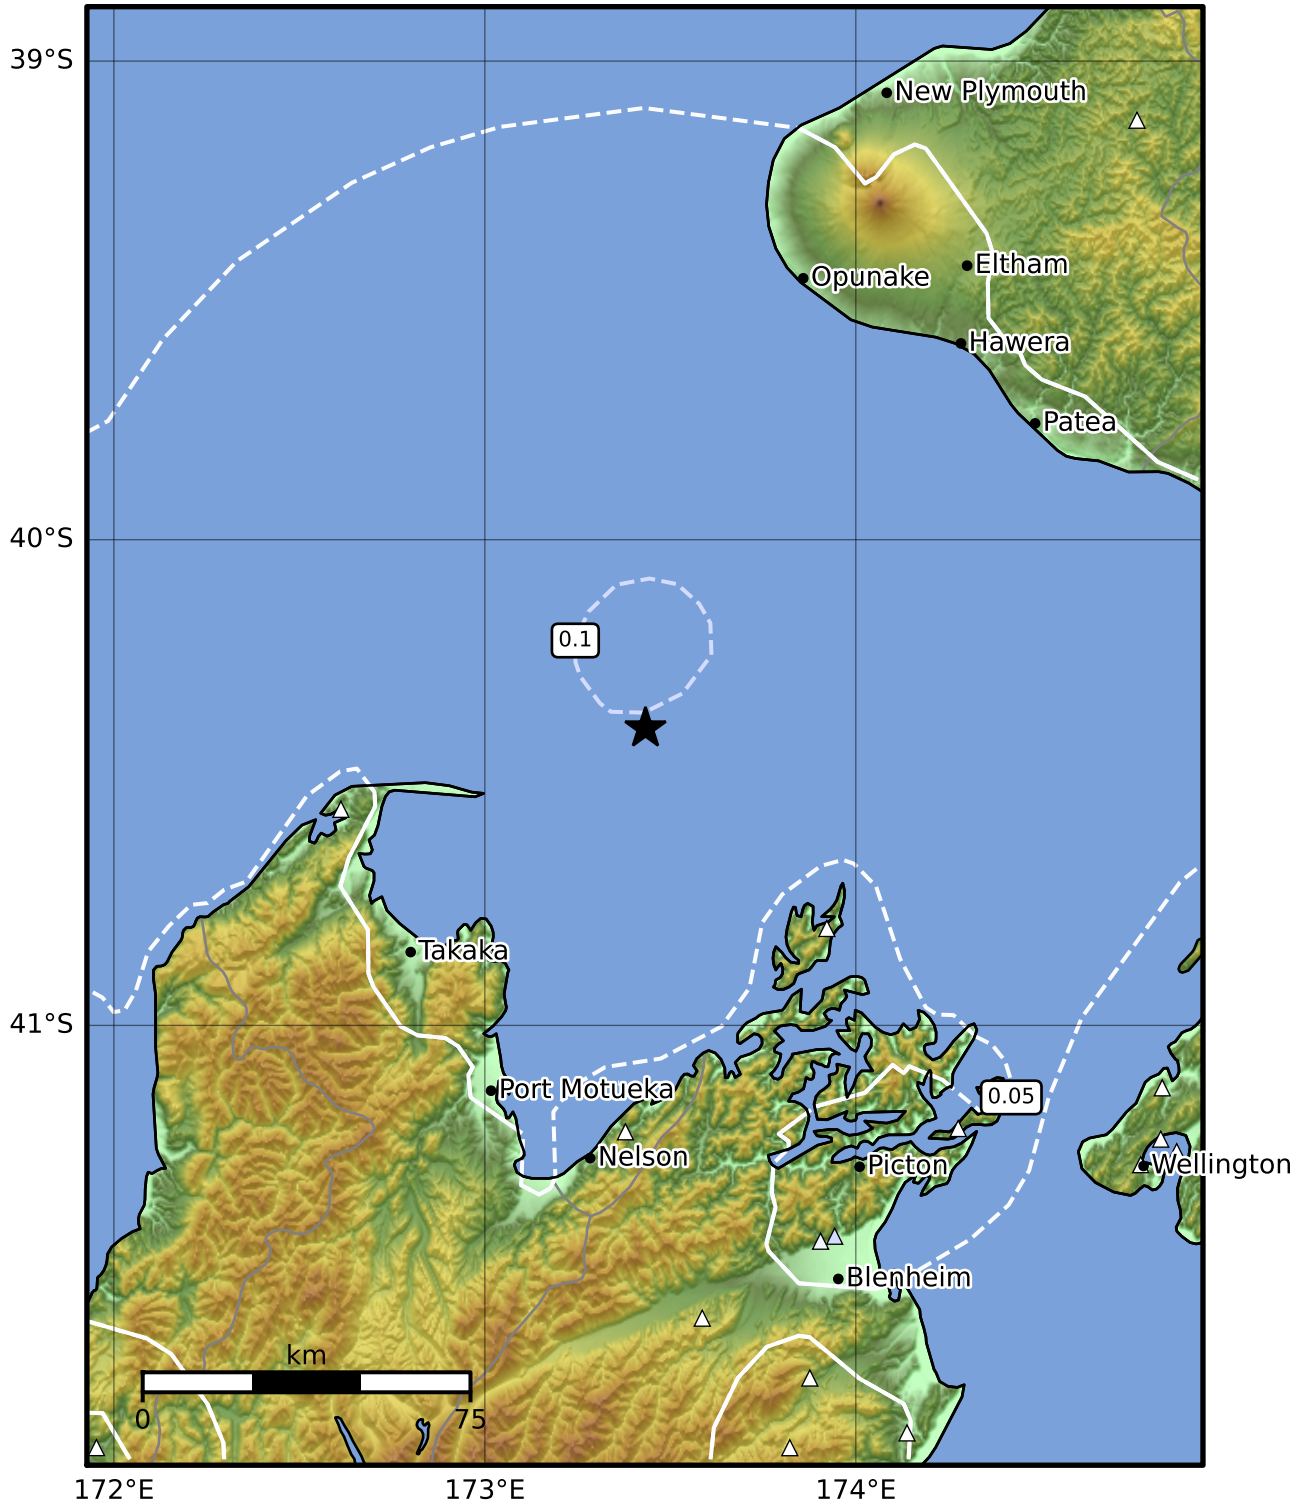

Peak Ground Acceleration Map GNS Science

ShakeMap: Cook Strait, New Zealand

Apr 24, 2023 09:59:33 UTC M3.5 S40.39 E173.43 Depth: 148.6km ID:2023p306530

PGA (%g)	0.1	0.2	0.5	1	2	5	10	20	50	100	200
----------	-----	-----	-----	---	---	---	----	----	----	-----	-----

Scale based on Moratalla et al.(2021) and Worden et al.(2012) Version 4: Processed 2023-04-24T10:20:44Z

△ Seismic Instrument ○ Reported Intensity ★ Epicenter