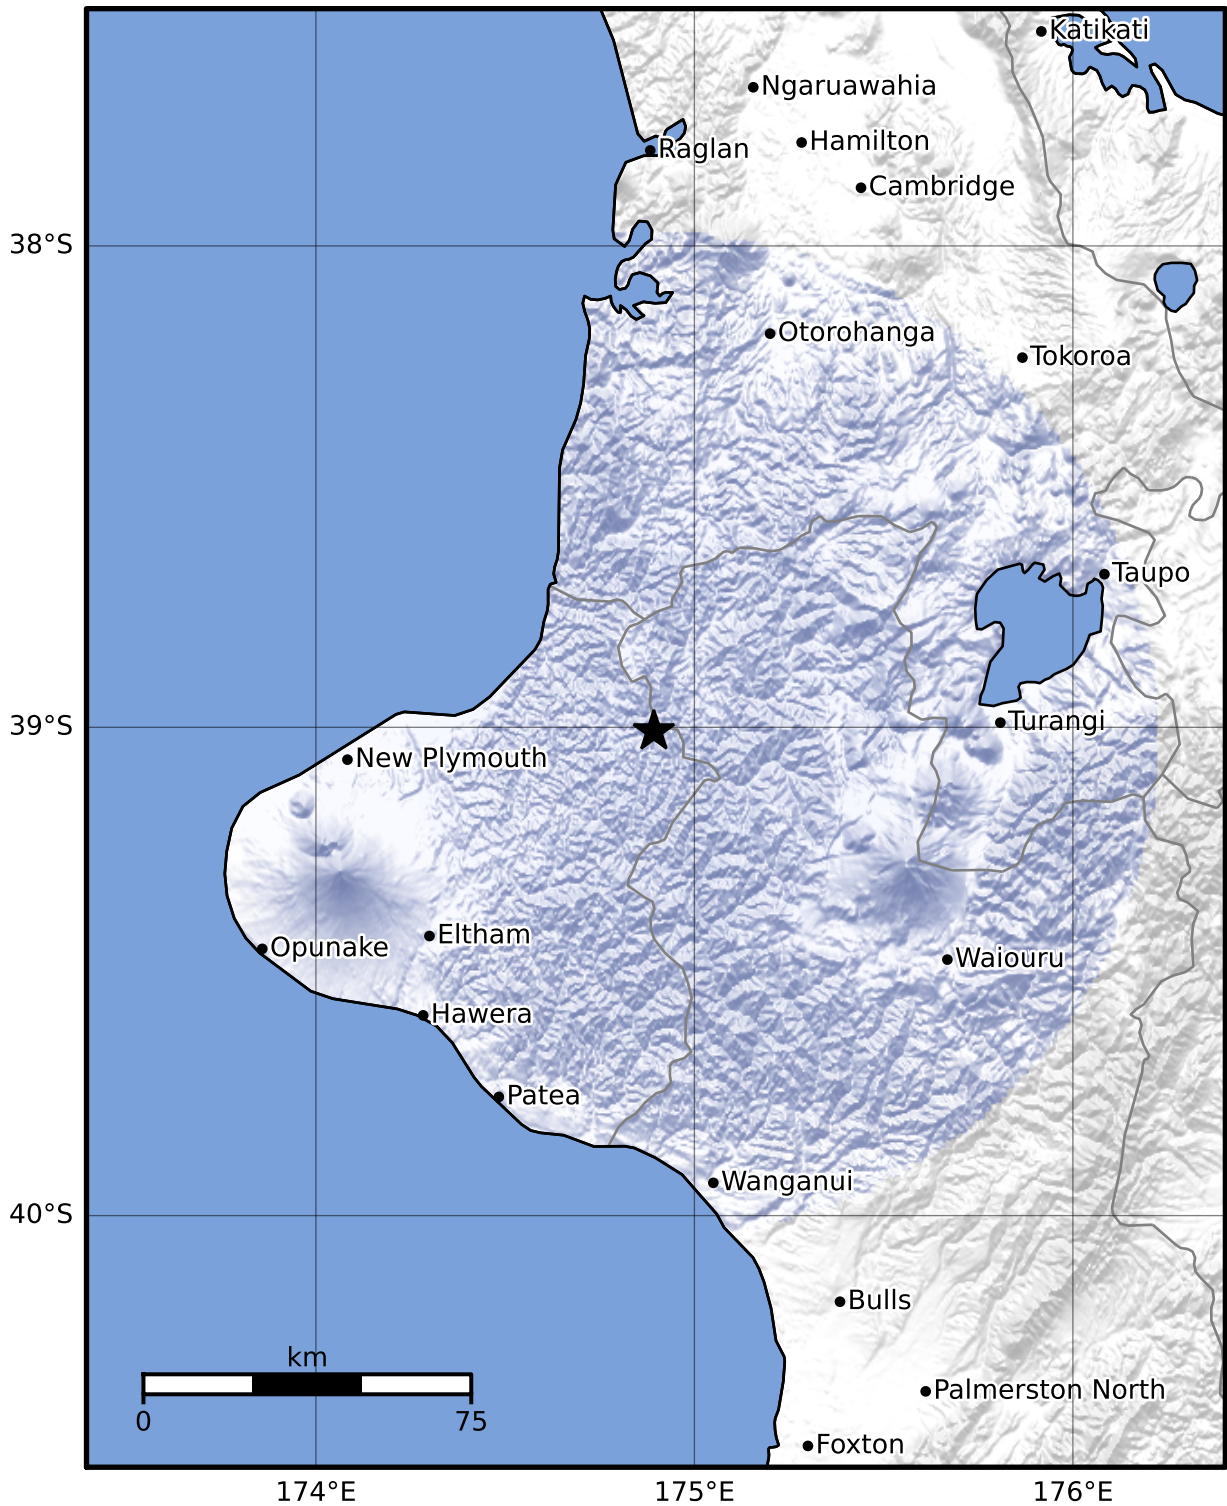

Macroseismic Intensity Map GNS Science

ShakeMap: King Country

Apr 27, 2023 13:03:50 UTC M3.4 S39.01 E174.89 Depth: 202.9km ID:2023p314984

SHAKING	Not felt	Weak	Light	Moderate	Strong	Very strong	Severe	Violent	Extreme
DAMAGE	None	None	None	Very light	Light	Moderate	Moderate/heavy	Heavy	Very heavy
PGA(%g)	<0.0464	0.29	1.63	5.16	12.5	22.4	40.2	72.2	>129
PGV(cm/s)	<0.0215	0.125	1.04	4.31	14.5	26.4	48.3	88.4	>162
INTENSITY	I	II-III	IV	V	VI	VII	VIII	IX	X+

Scale based on Moratalla et al.(2021) and Worden et al.(2012) Version 2: Processed 2023-04-27T13:11:14Z

△ Seismic Instrument ○ Reported Intensity

★ Epicenter