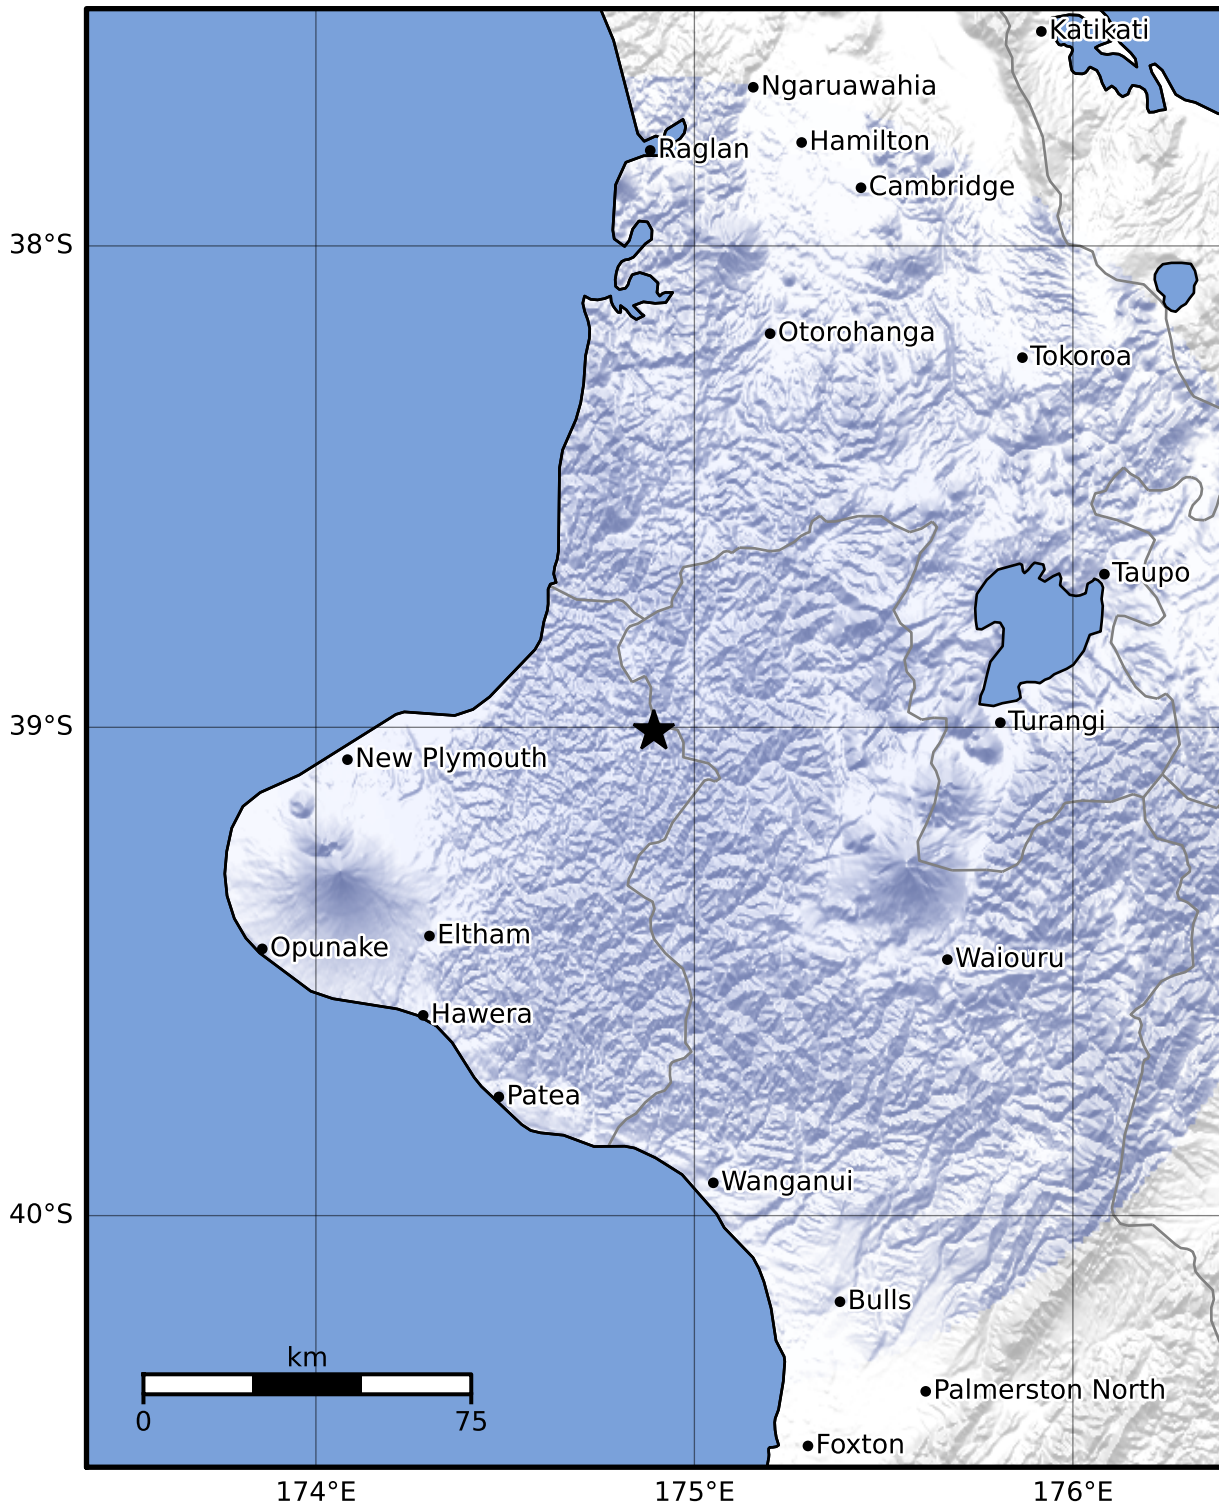

Macroseismic Intensity Map GNS Science

ShakeMap: King Country

Apr 27, 2023 13:03:50 UTC M3.5 S39.01 E174.89 Depth: 202.9km ID:2023p314984

SHAKING	Not felt	Weak	Light	Moderate	Strong	Very strong	Severe	Violent	Extreme
DAMAGE	None	None	None	Very light	Light	Moderate	Moderate/heavy	Heavy	Very heavy
PGA(%g)	<0.0464	0.29	1.63	5.16	12.5	22.4	40.2	72.2	>129
PGV(cm/s)	<0.0215	0.125	1.04	4.31	14.5	26.4	48.3	88.4	>162
INTENSITY	I	II-III	IV	V	VI	VII	VIII	IX	X+

Scale based on Moratalla et al.(2021) and Worden et al.(2012) Version 3: Processed 2023-04-27T13:16:35Z

△ Seismic Instrument ○ Reported Intensity

★ Epicenter