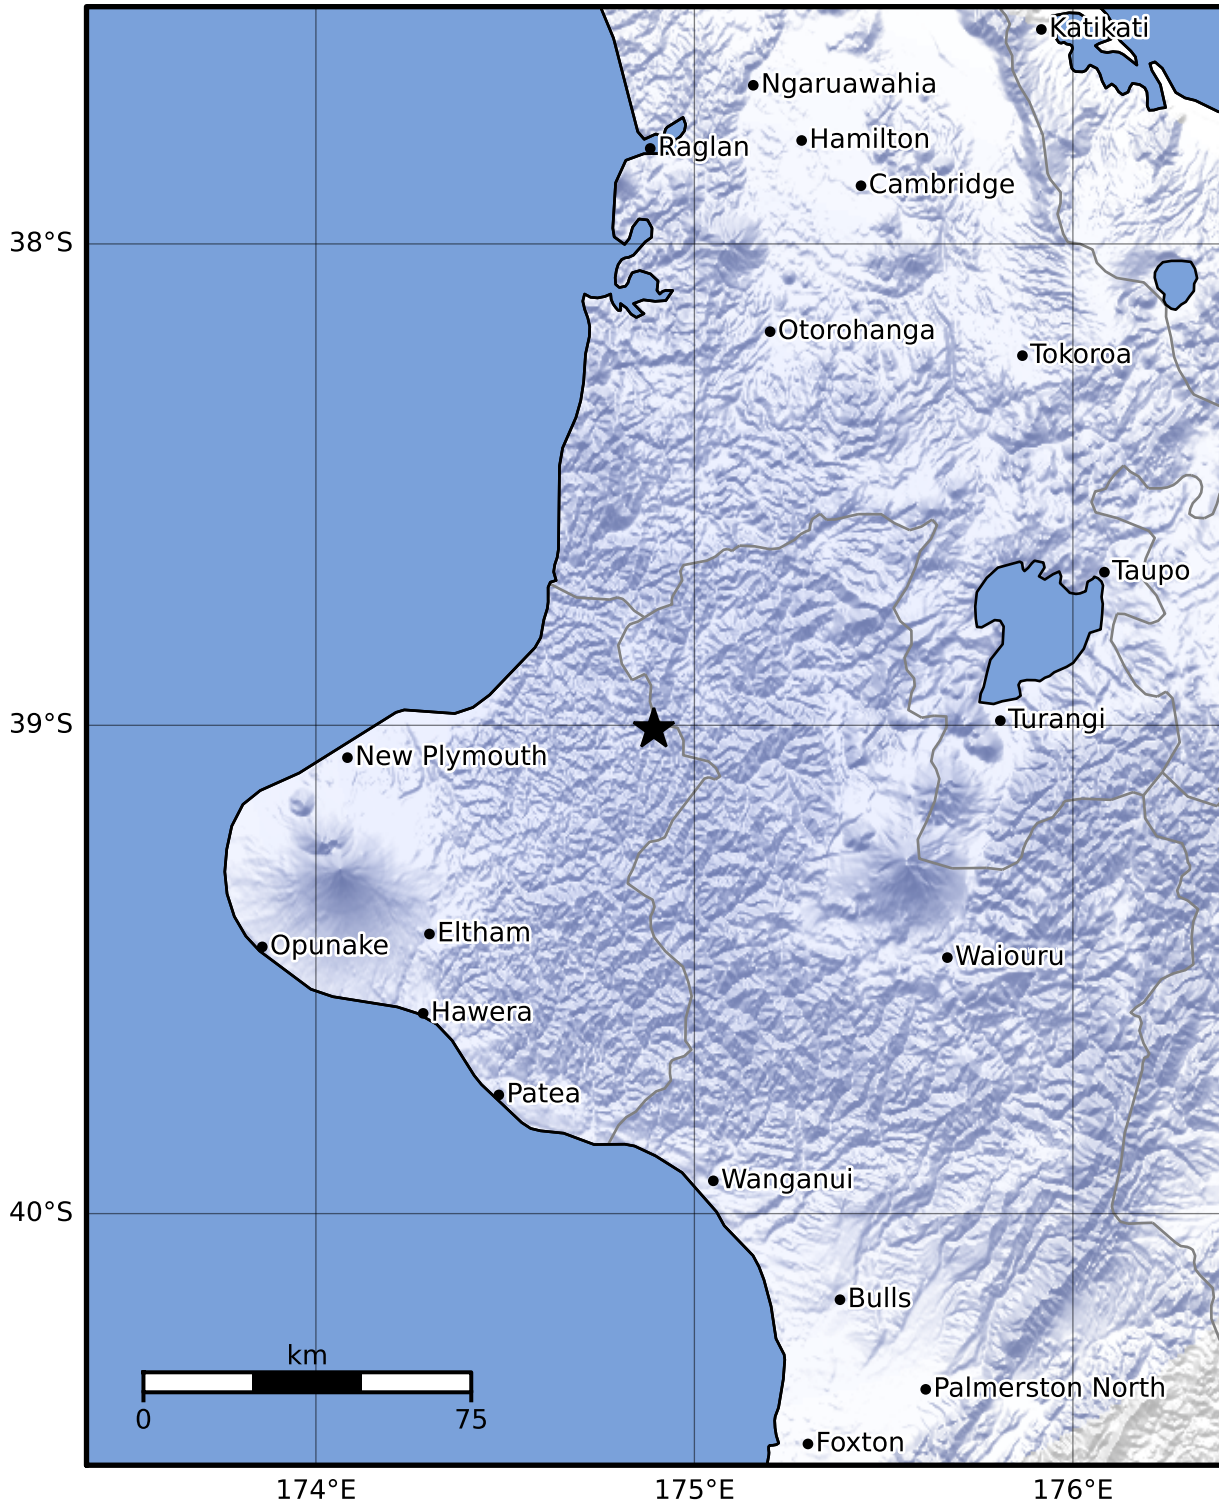

Macroseismic Intensity Map GNS Science

ShakeMap: King Country

Apr 27, 2023 13:03:50 UTC M3.6 S39.01 E174.89 Depth: 202.9km ID:2023p314984

SHAKING	Not felt	Weak	Light	Moderate	Strong	Very strong	Severe	Violent	Extreme
DAMAGE	None	None	None	Very light	Light	Moderate	Moderate/heavy	Heavy	Very heavy
PGA(%g)	<0.0464	0.29	1.63	5.16	12.5	22.4	40.2	72.2	>129
PGV(cm/s)	<0.0215	0.125	1.04	4.31	14.5	26.4	48.3	88.4	>162
INTENSITY	I	II-III	IV	V	VI	VII	VIII	IX	X+

Scale based on Moratalla et al.(2021) and Worden et al.(2012) Version 4: Processed 2023-04-27T13:21:42Z

△ Seismic Instrument ○ Reported Intensity

★ Epicenter