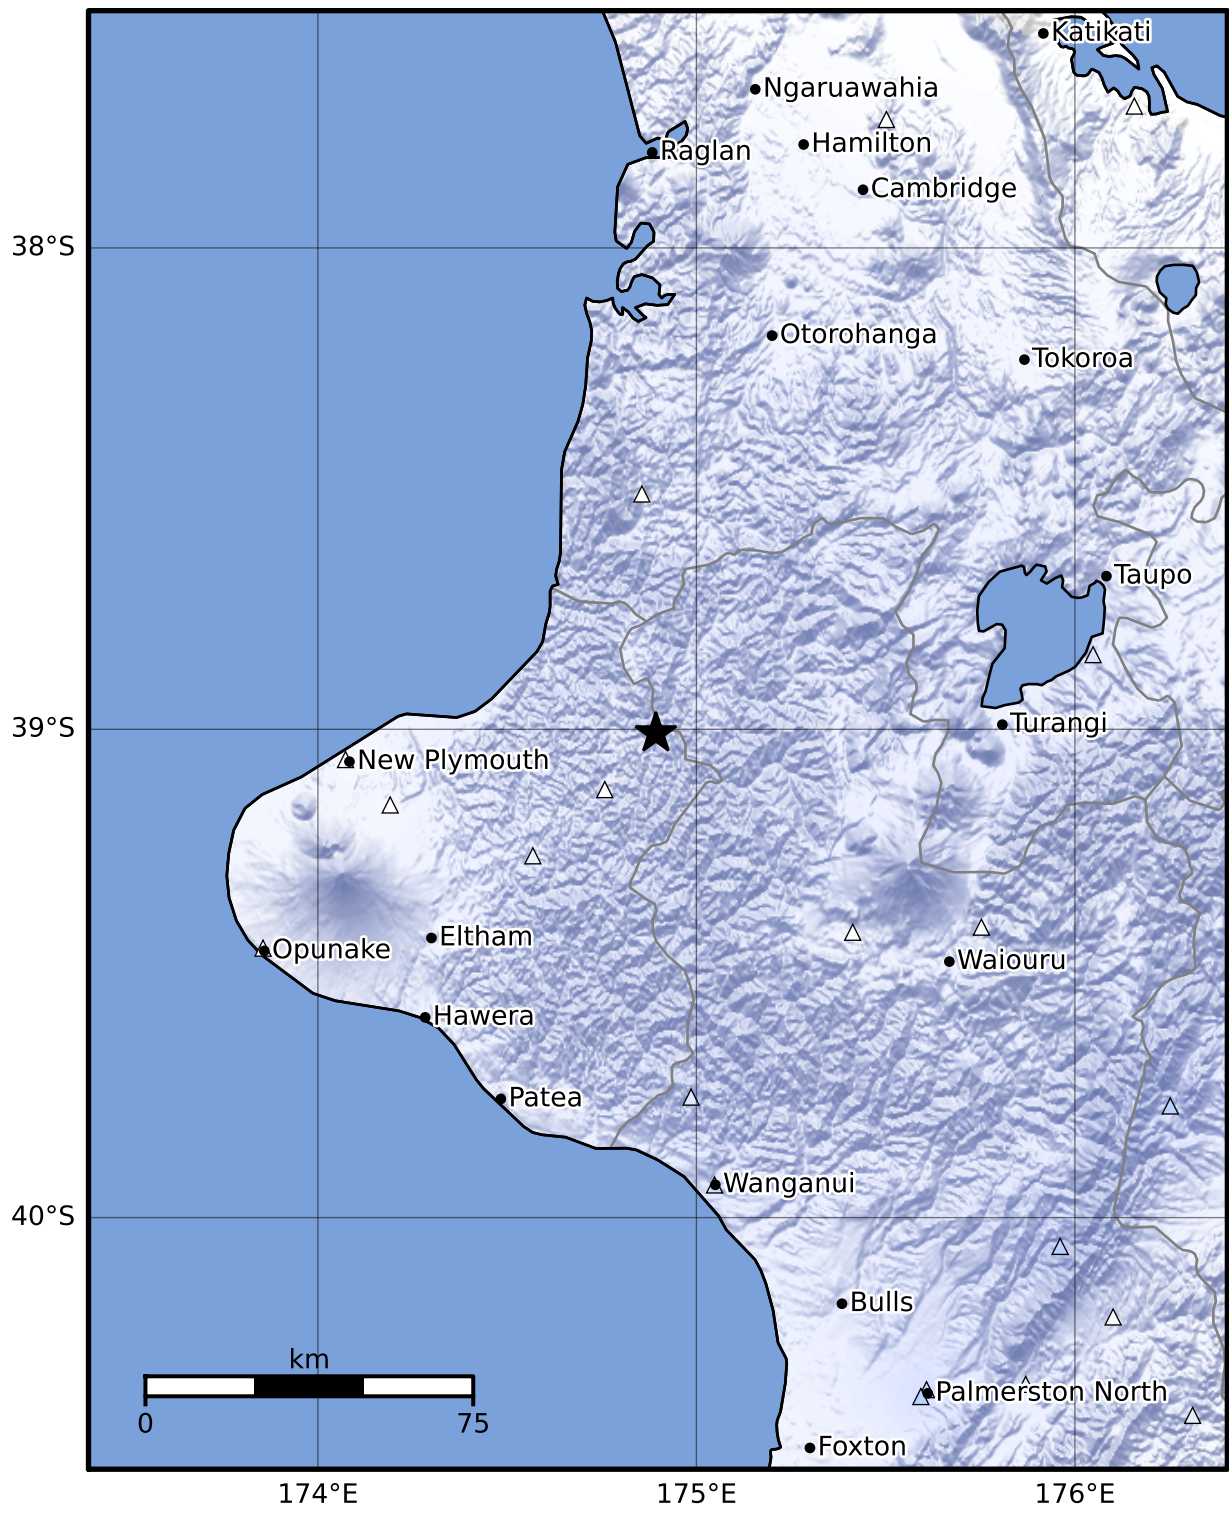

Macroseismic Intensity Map GNS Science

ShakeMap: King Country

Apr 27, 2023 13:03:50 UTC M3.6 S39.01 E174.89 Depth: 202.9km ID:2023p314984

SHAKING	Not felt	Weak	Light	Moderate	Strong	Very strong	Severe	Violent	Extreme
DAMAGE	None	None	None	Very light	Light	Moderate	Moderate/heavy	Heavy	Very heavy
PGA(%g)	<0.0464	0.29	1.63	5.16	12.5	22.4	40.2	72.2	>129
PGV(cm/s)	<0.0215	0.125	1.04	4.31	14.5	26.4	48.3	88.4	>162
INTENSITY	I	II-III	IV	V	VI	VII	VIII	IX	X+

Scale based on Moratalla et al.(2021) and Worden et al.(2012) Version 6: Processed 2023-04-27T13:32:55Z
 Δ Seismic Instrument ○ Reported Intensity ★ Epicenter