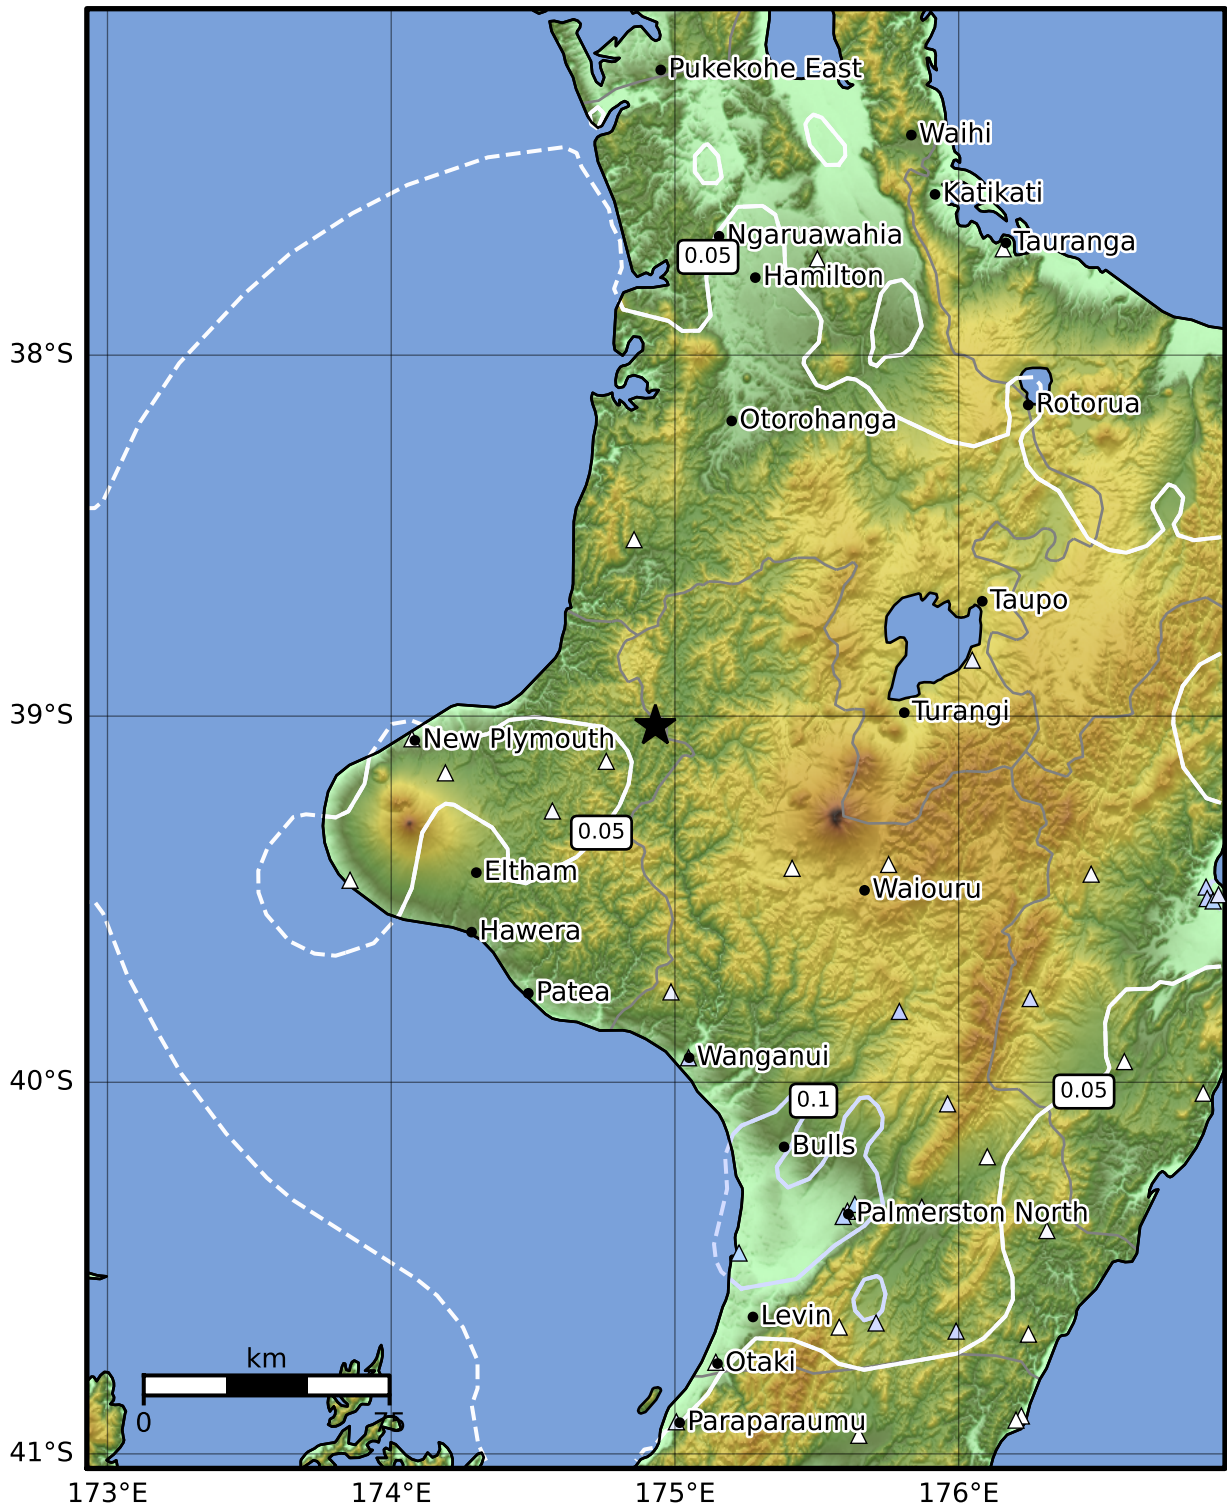

Peak Ground Acceleration Map GNS Science

ShakeMap: King Country

Apr 27, 2023 13:03:51 UTC M4.2 S39.03 E174.93 Depth: 201.9km ID:2023p314984

PGA (%g)	0.1	0.2	0.5	1	2	5	10	20	50	100	200
----------	-----	-----	-----	---	---	---	----	----	----	-----	-----

Scale based on Moratalla et al.(2021) and Worden et al.(2012) Version 9: Processed 2023-04-27T13:53:48Z

△ Seismic Instrument ○ Reported Intensity ★ Epicenter

Te Whakaahuatanga Tere o ngā Rū Whenua me ngā Parawhenua  
**R-CET** Rapid Characterisation of Earthquakes and Tsunamis  
 A GNS Science Led Research Programme