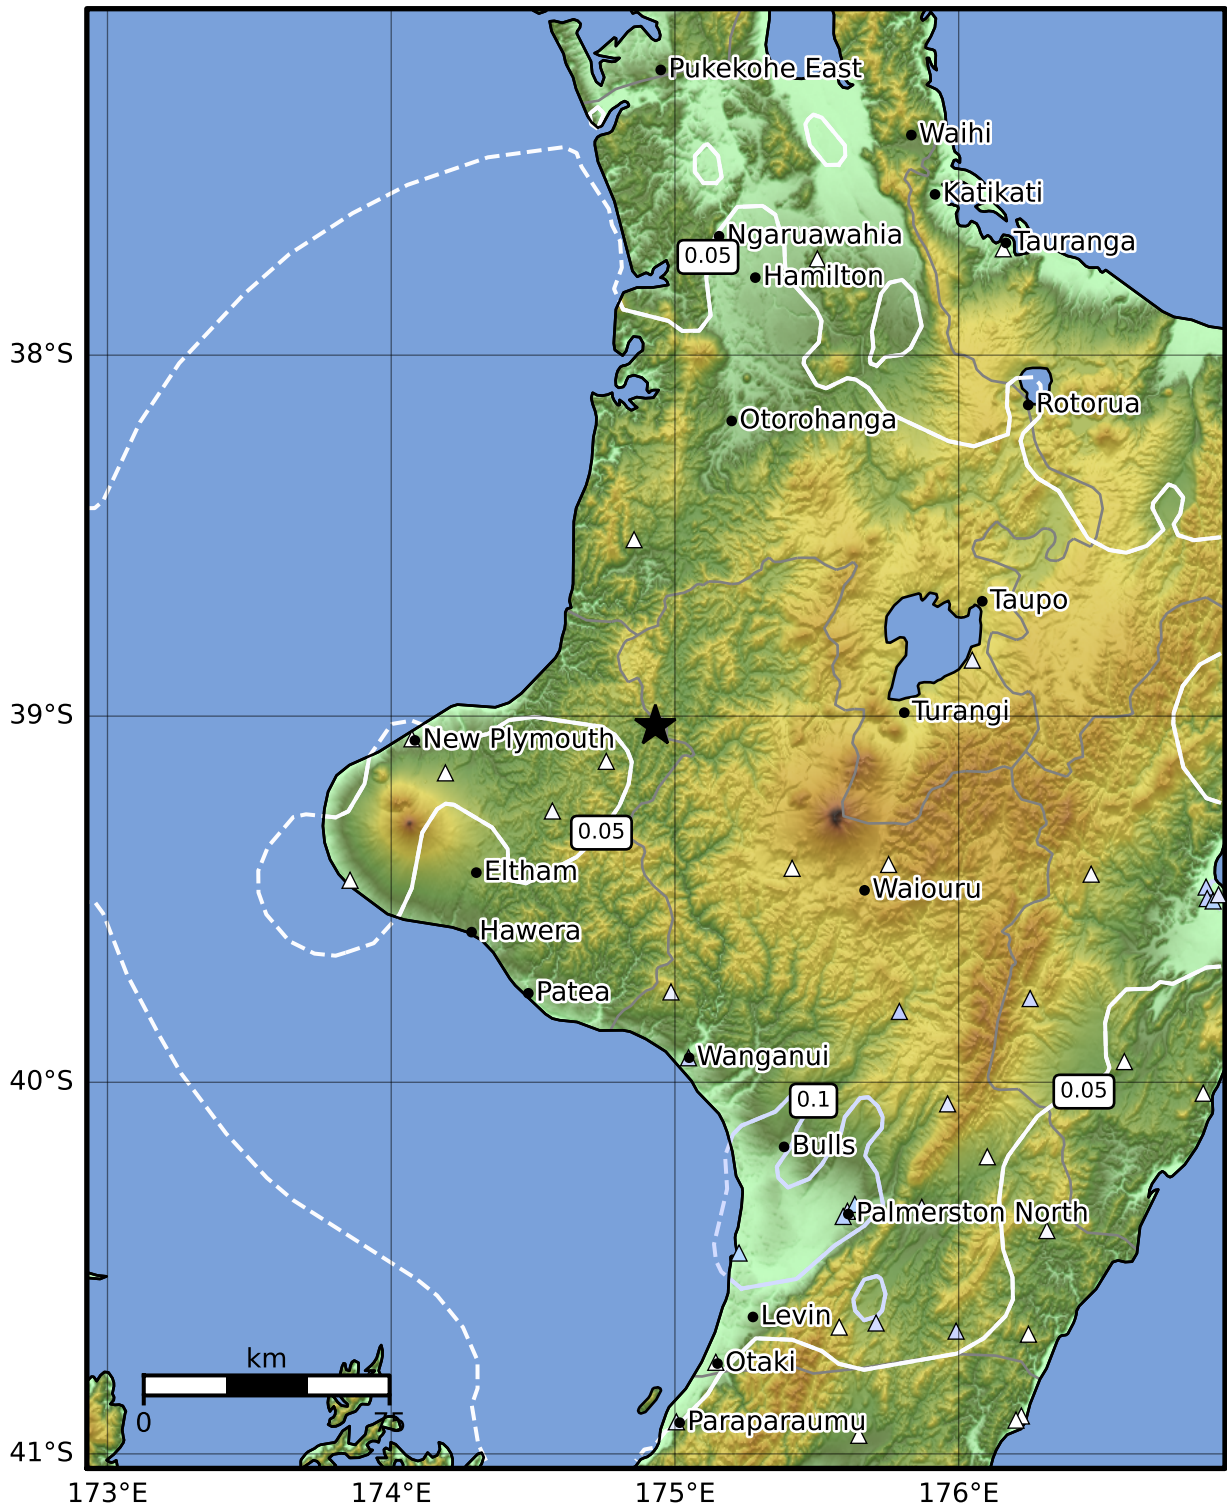

Peak Ground Acceleration Map GNS Science

ShakeMap: King Country

Apr 27, 2023 13:03:51 UTC M4.2 S39.03 E174.93 Depth: 201.9km ID:2023p314984

PGA (%g)	0.1	0.2	0.5	1	2	5	10	20	50	100	200
----------	-----	-----	-----	---	---	---	----	----	----	-----	-----

Scale based on Moratalla et al.(2021) and Worden et al.(2012) Version 10: Processed 2023-04-27T14:00:42Z

△ Seismic Instrument ○ Reported Intensity ★ Epicenter

Te Whakaahuatanga Tere o ngā Rū Whenua me ngā Parawhenua  
**R-CET** Rapid Characterisation of Earthquakes and Tsunamis  
 A GNS Science Led Research Programme