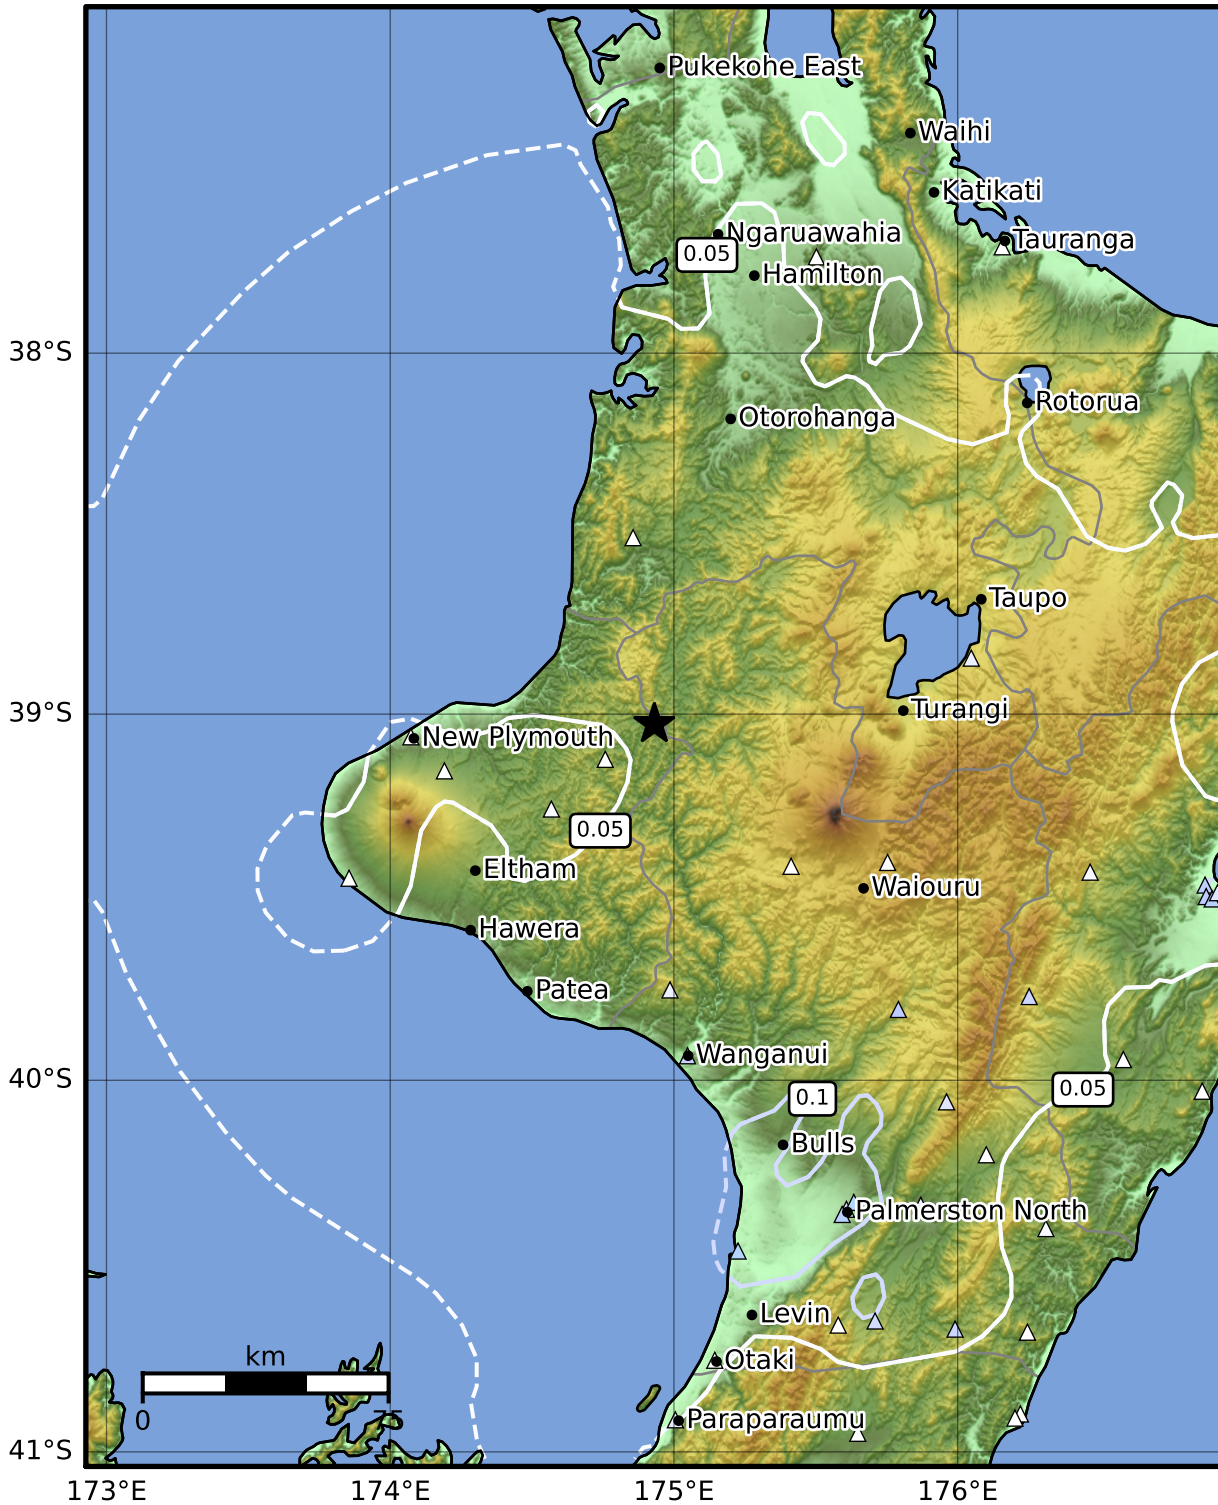

Peak Ground Acceleration Map GNS Science
ShakeMap: King Country

Apr 27, 2023 13:03:51 UTC M4.2 S39.03 E174.93 Depth: 201.9km ID:2023p314984

PGA (%g)	0.1	0.2	0.5	1	2	5	10	20	50	100	200
----------	-----	-----	-----	---	---	---	----	----	----	-----	-----

Scale based on Moratalla et al.(2021) and Worden et al.(2012) Version 9: Processed 2023-04-27T14:07:58Z

△ Seismic Instrument ○ Reported Intensity ★ Epicenter

Te Whakaahuatanga Tere o ngā Rū Whenua me ngā Parawhenua
R-CET Rapid Characterisation of Earthquakes and Tsunamis
A GNS Science Led Research Programme