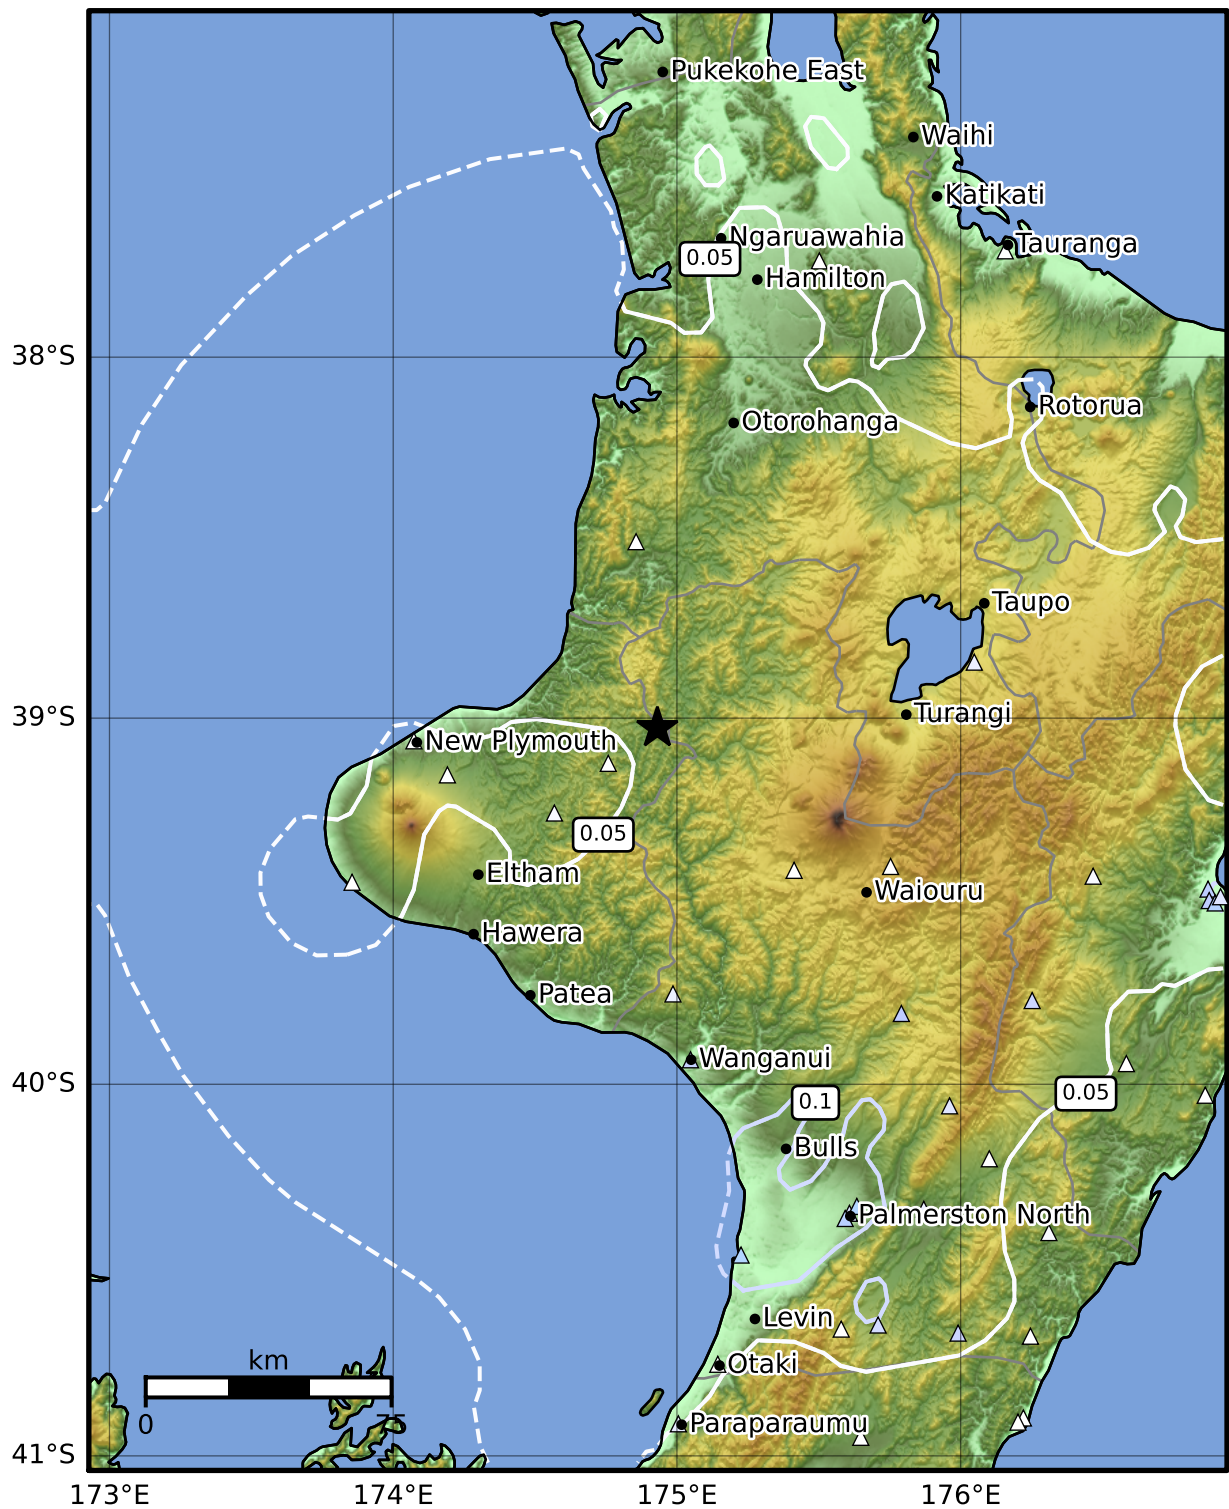

Peak Ground Acceleration Map GNS Science  
ShakeMap: King Country

Apr 27, 2023 13:03:51 UTC M4.2 S39.03 E174.93 Depth: 201.9km ID:2023p314984

PGA (%g)	0.1	0.2	0.5	1	2	5	10	20	50	100	200
----------	-----	-----	-----	---	---	---	----	----	----	-----	-----

Scale based on Moratalla et al.(2021) and Worden et al.(2012) Version 10: Processed 2023-04-27T14:14:56Z

△ Seismic Instrument ○ Reported Intensity ★ Epicenter

Te Whakaahuatanga Tere o ngā Rū Whenua me ngā Parawhenua  
**R-CET** Rapid Characterisation of Earthquakes and Tsunamis  
A GNS Science Led Research Programme