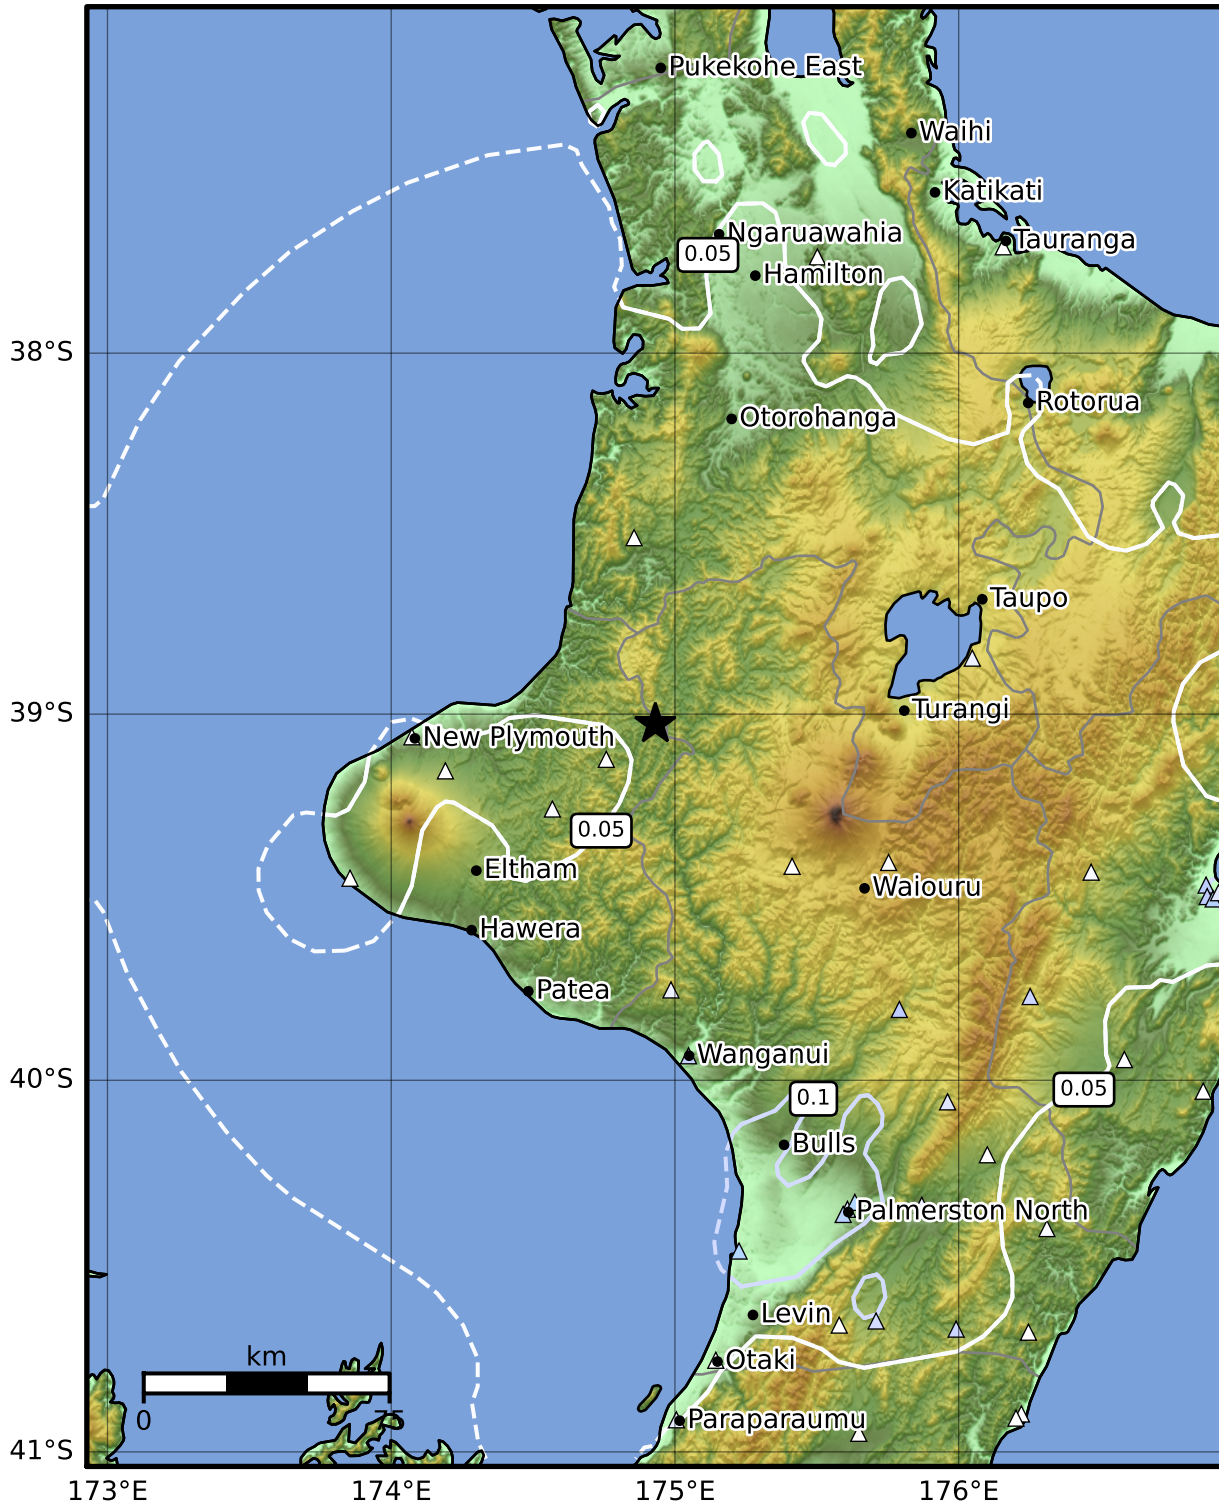

Peak Ground Acceleration Map GNS Science

ShakeMap: King Country

Apr 27, 2023 13:03:51 UTC M4.2 S39.03 E174.93 Depth: 201.9km ID:2023p314984

PGA (%g)	0.1	0.2	0.5	1	2	5	10	20	50	100	200
----------	-----	-----	-----	---	---	---	----	----	----	-----	-----

Scale based on Moratalla et al.(2021) and Worden et al.(2012) Version 9: Processed 2023-04-27T14:29:05Z

△ Seismic Instrument ○ Reported Intensity ★ Epicenter

Te Whakaahuatanga Tere o ngā Rū Whenua me ngā Parawhenua
R-CET Rapid Characterisation of Earthquakes and Tsunamis
 A GNS Science Led Research Programme