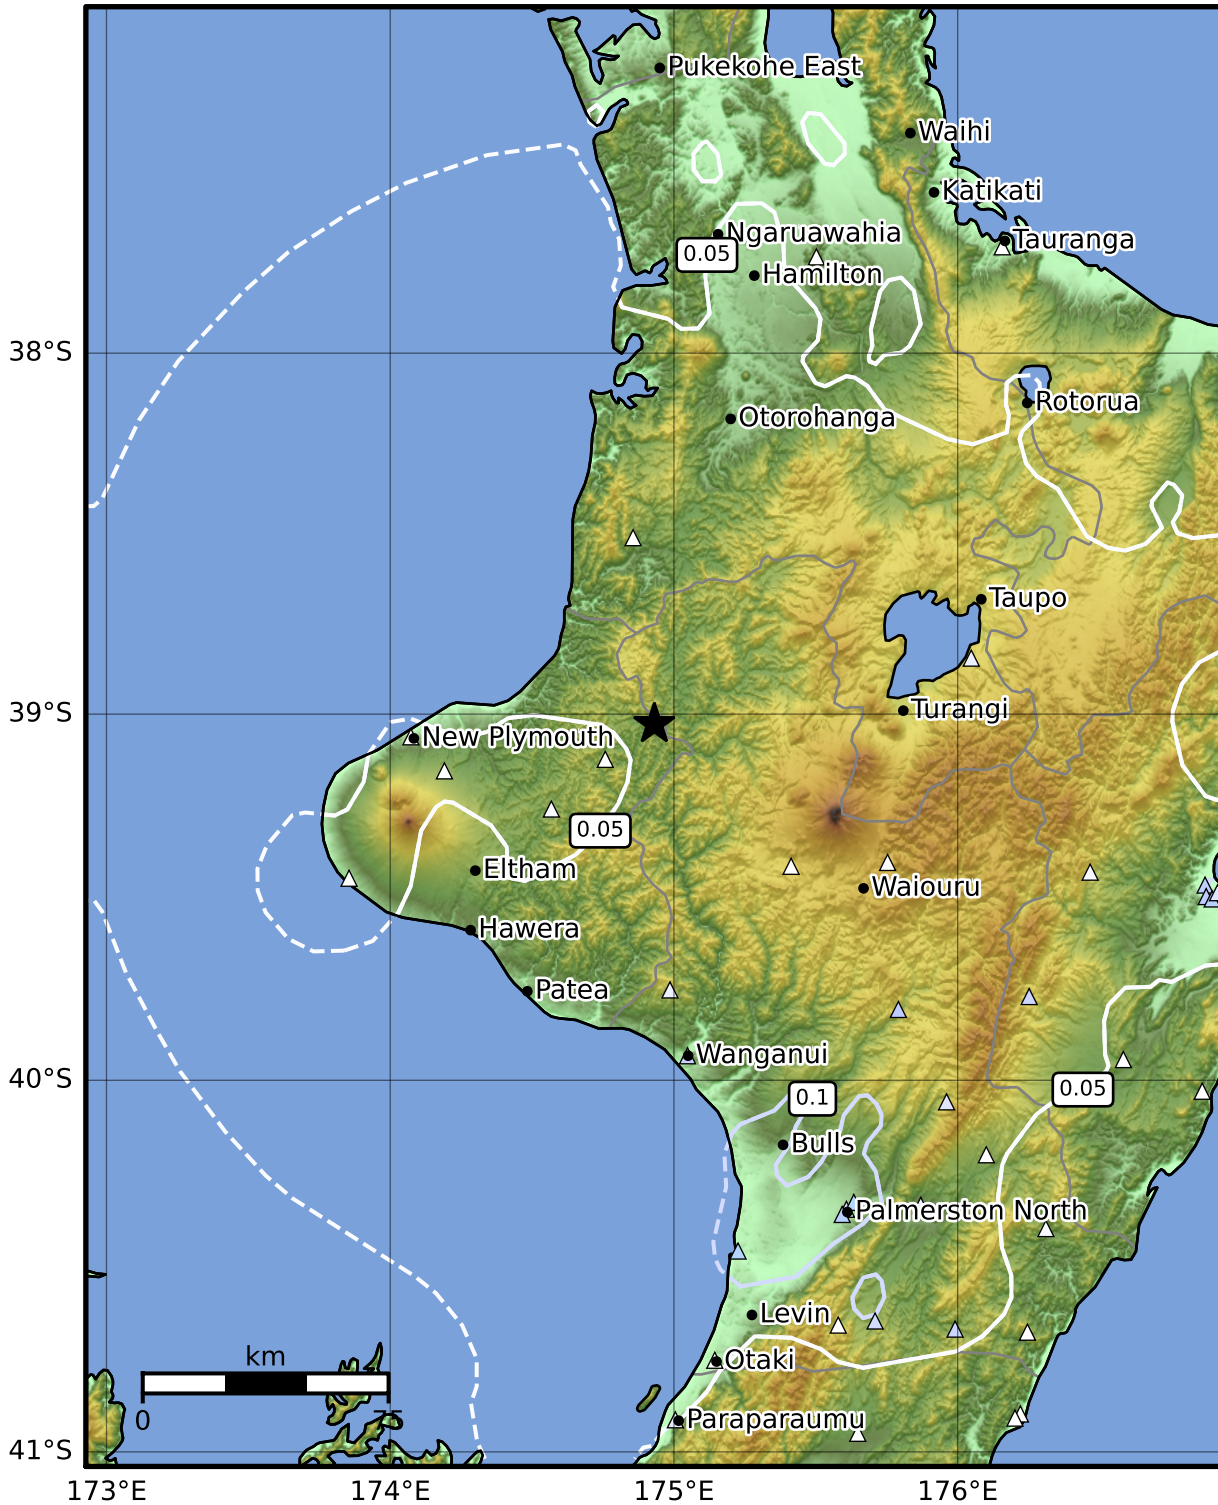

Peak Ground Acceleration Map GNS Science
ShakeMap: King Country

Apr 27, 2023 13:03:51 UTC M4.2 S39.03 E174.93 Depth: 201.9km ID:2023p314984

PGA (%g)	0.1	0.2	0.5	1	2	5	10	20	50	100	200
----------	-----	-----	-----	---	---	---	----	----	----	-----	-----

Scale based on Moratalla et al.(2021) and Worden et al.(2012) Version 15: Processed 2023-04-27T15:04:47Z

△ Seismic Instrument ○ Reported Intensity ★ Epicenter

Te Whakaahuatanga Tere o ngā Rū Whenua me ngā Parawhenua
R-CET Rapid Characterisation of Earthquakes and Tsunamis
A GNS Science Led Research Programme