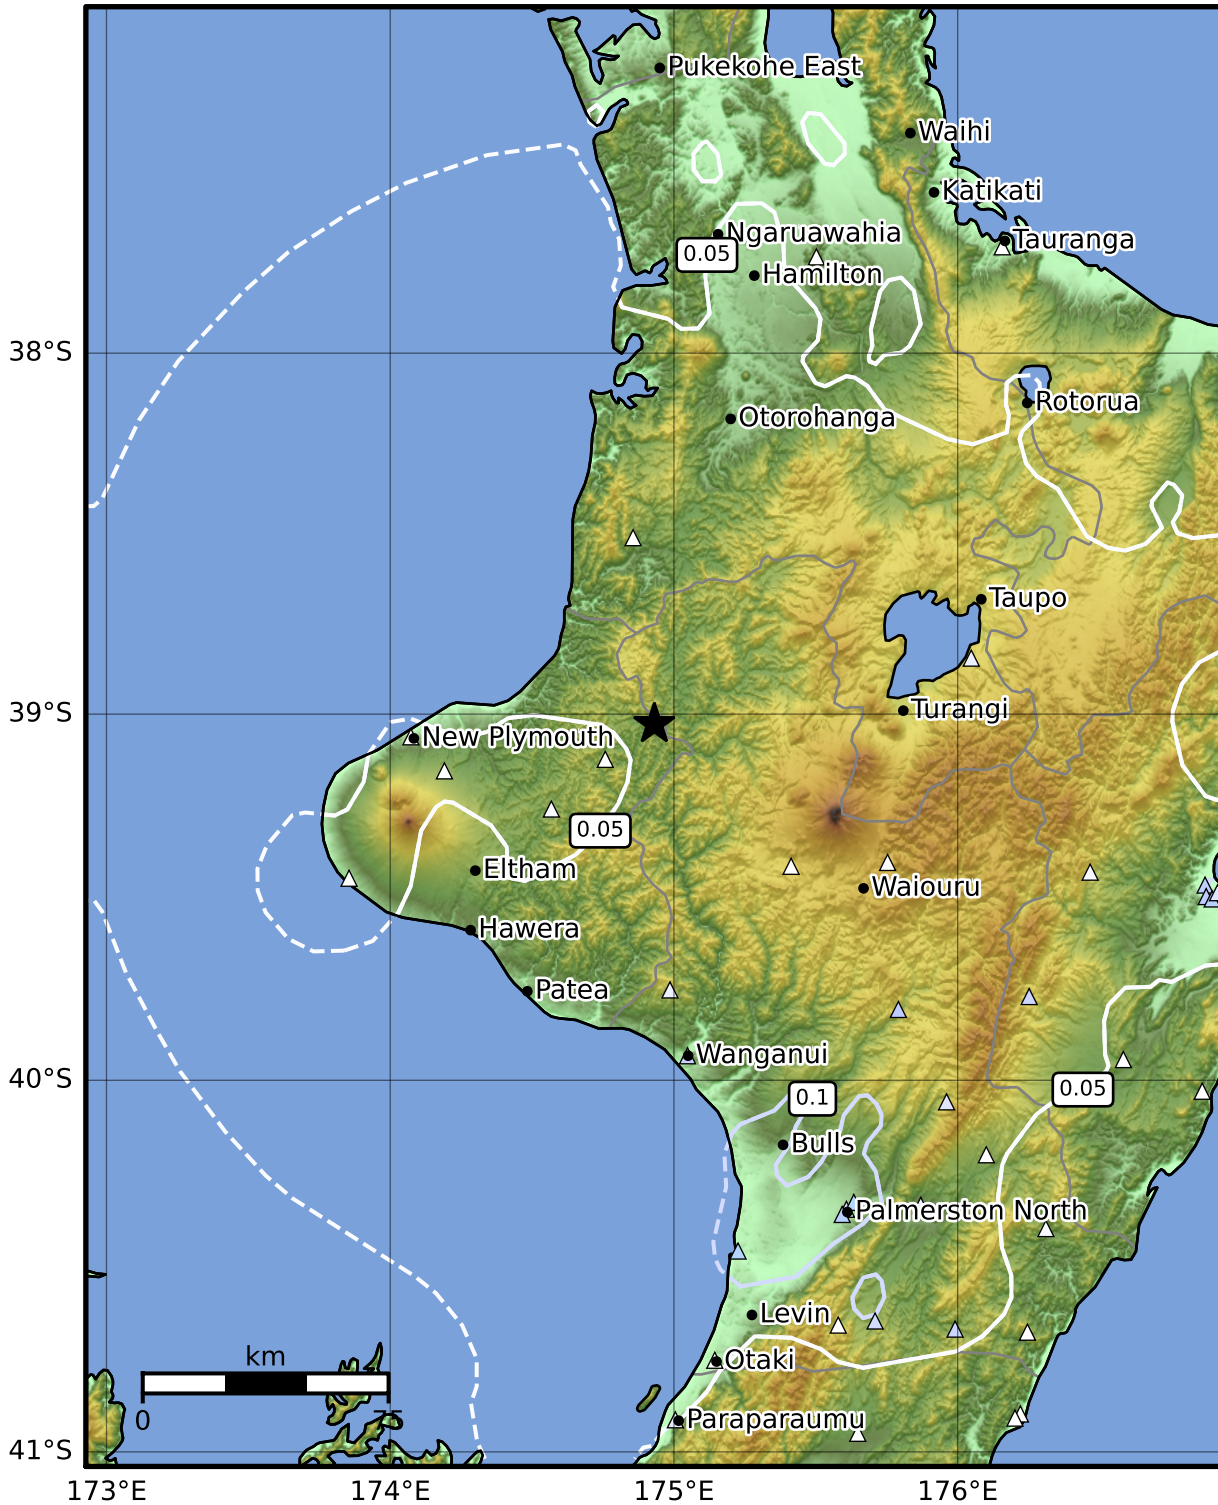

Peak Ground Acceleration Map GNS Science
ShakeMap: King Country

Apr 27, 2023 13:03:51 UTC M4.2 S39.03 E174.93 Depth: 201.9km ID:2023p314984

PGA (%g)	0.1	0.2	0.5	1	2	5	10	20	50	100	200
----------	-----	-----	-----	---	---	---	----	----	----	-----	-----

Scale based on Moratalla et al.(2021) and Worden et al.(2012) Version 16: Processed 2023-04-27T16:04:46Z

△ Seismic Instrument ○ Reported Intensity ★ Epicenter

Te Whakaahuatanga Tere o ngā Rū Whenua me ngā Parawhenua
R-CET Rapid Characterisation of Earthquakes and Tsunamis
A GNS Science Led Research Programme