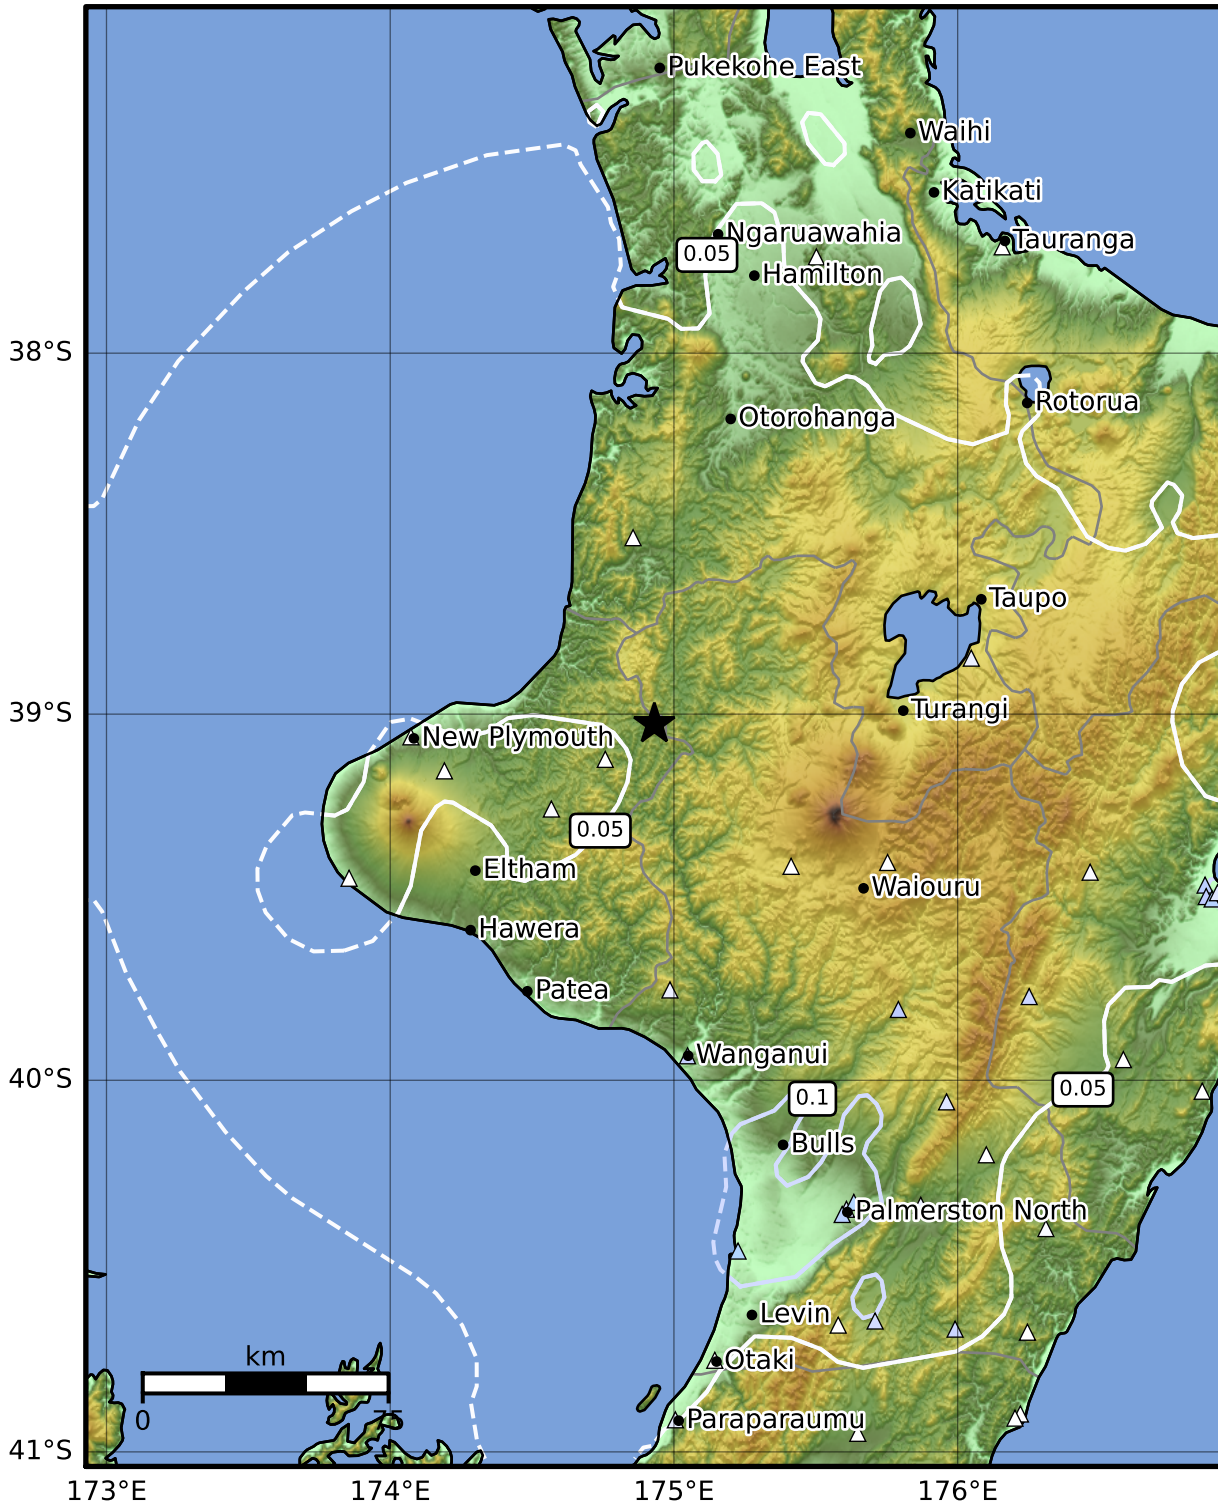

Peak Ground Acceleration Map GNS Science  
ShakeMap: King Country

Apr 27, 2023 13:03:51 UTC M4.2 S39.03 E174.93 Depth: 201.9km ID:2023p314984

PGA (%g)	0.1	0.2	0.5	1	2	5	10	20	50	100	200
----------	-----	-----	-----	---	---	---	----	----	----	-----	-----

Scale based on Moratalla et al.(2021) and Worden et al.(2012) Version 17: Processed 2023-04-27T19:04:46Z

△ Seismic Instrument ○ Reported Intensity ★ Epicenter

Te Whakaahuatanga Tere o ngā Rū Whenua me ngā Parawhenua  
**R-CET** Rapid Characterisation of Earthquakes and Tsunamis  
A GNS Science Led Research Programme