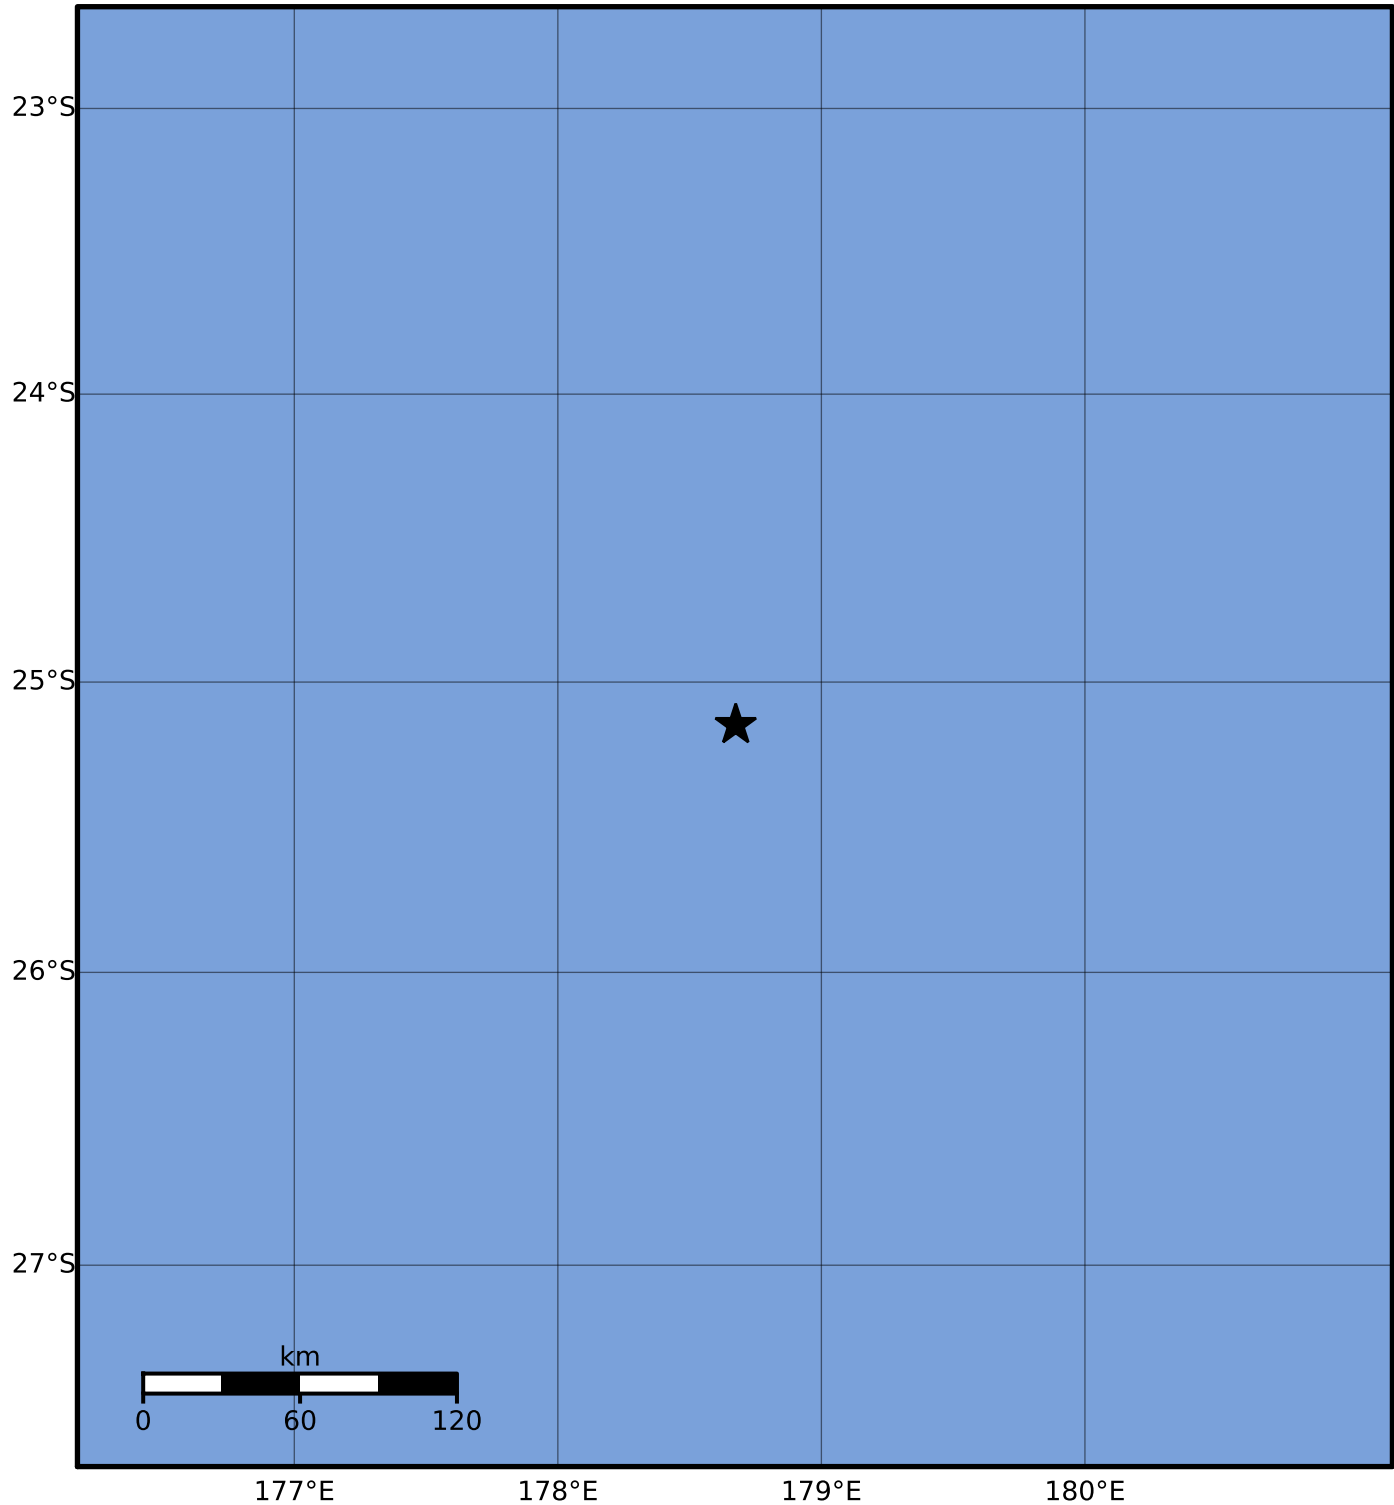

Macroseismic Intensity Map GNS Science

ShakeMap: South Fiji Basin

Apr 28, 2023 03:13:45 UTC M6.2 S25.15 E178.68 Depth: 600.9km ID:2023p316582

SHAKING	Not felt	Weak	Light	Moderate	Strong	Very strong	Severe	Violent	Extreme
DAMAGE	None	None	None	Very light	Light	Moderate	Moderate/heavy	Heavy	Very heavy
PGA(%g)	<0.0464	0.29	1.63	5.16	12.5	22.4	40.2	72.2	>129
PGV(cm/s)	<0.0215	0.125	1.04	4.31	14.5	26.4	48.3	88.4	>162
INTENSITY	I	II-III	IV	V	VI	VII	VIII	IX	X+

Scale based on Moratalla et al.(2021) and Worden et al.(2012) Version 2: Processed 2023-04-28T03:23:48Z

△ Seismic Instrument ○ Reported Intensity

★ Epicenter