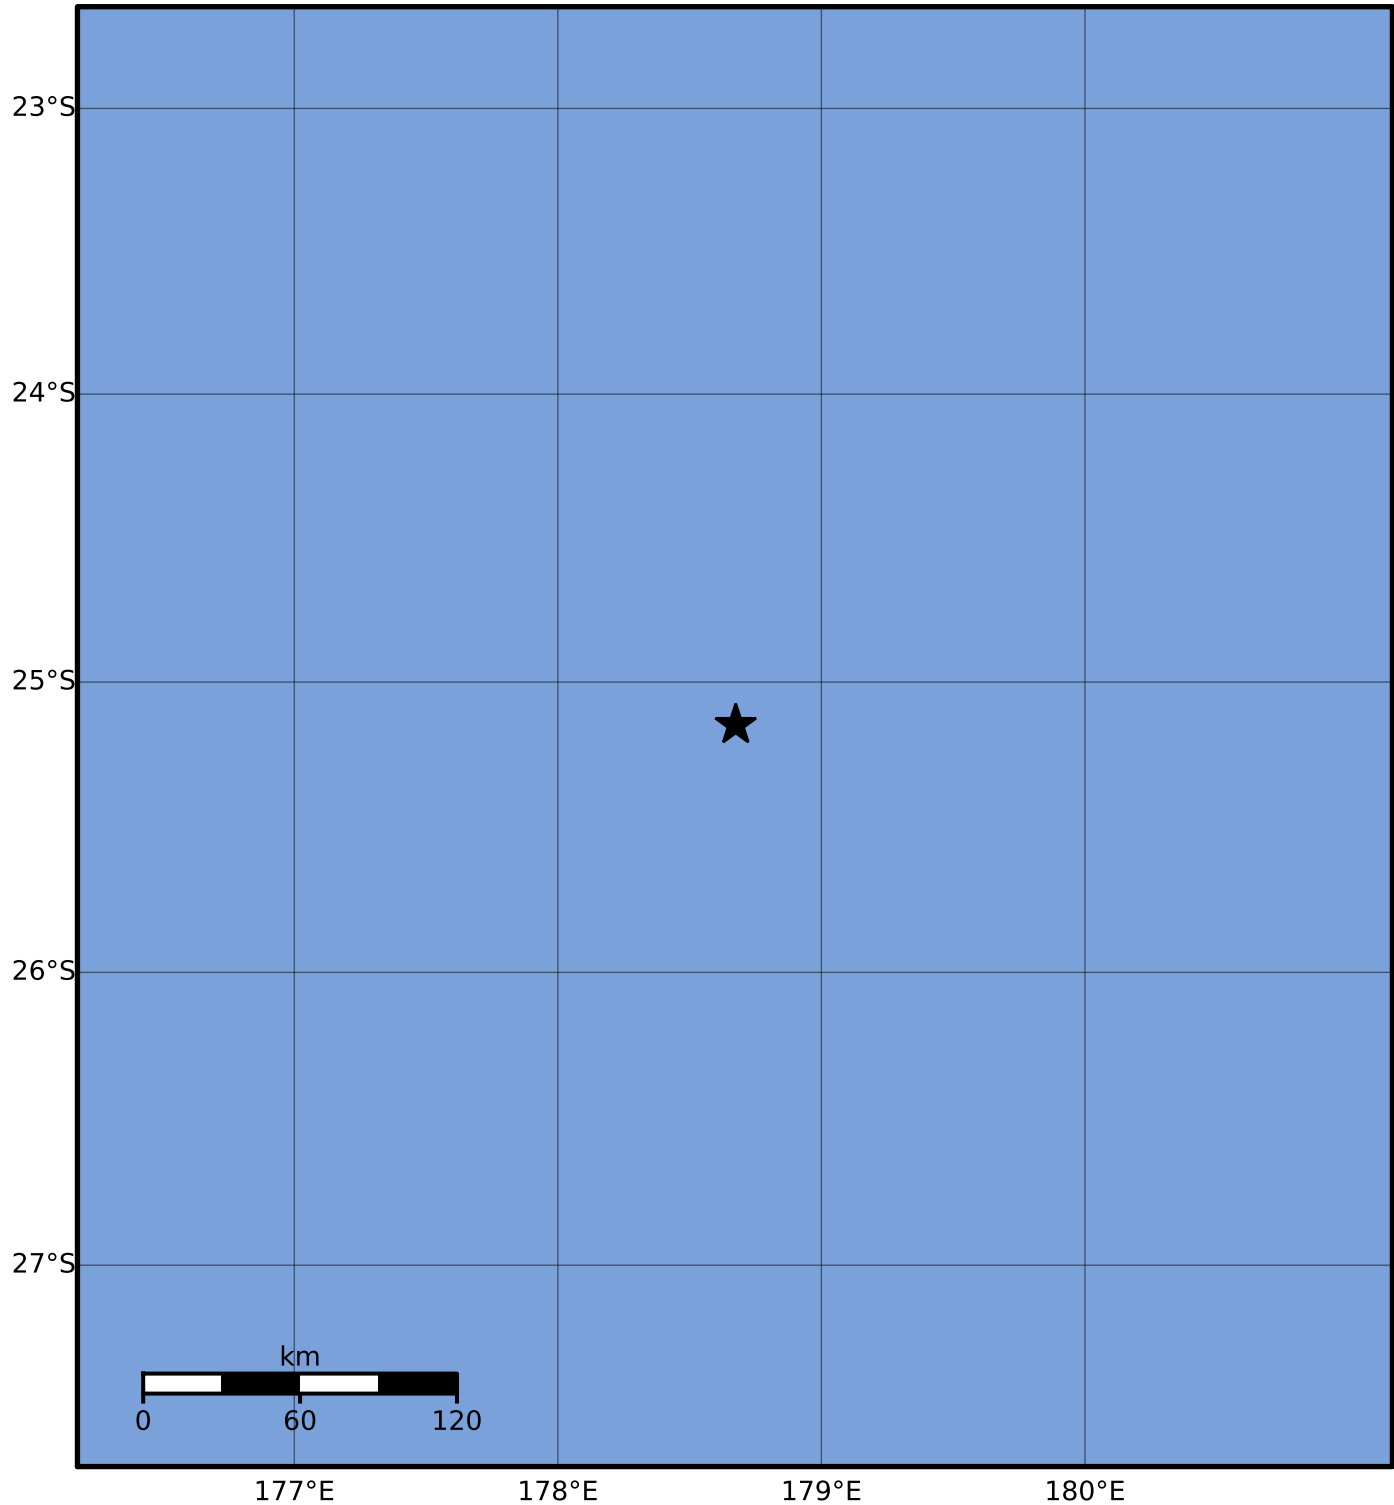

Macroseismic Intensity Map GNS Science

ShakeMap: South Fiji Basin

Apr 28, 2023 03:13:45 UTC M6.2 S25.15 E178.68 Depth: 600.9km ID:2023p316582

SHAKING	Not felt	Weak	Light	Moderate	Strong	Very strong	Severe	Violent	Extreme
DAMAGE	None	None	None	Very light	Light	Moderate	Moderate/heavy	Heavy	Very heavy
PGA(%g)	<0.0464	0.29	1.63	5.16	12.5	22.4	40.2	72.2	>129
PGV(cm/s)	<0.0215	0.125	1.04	4.31	14.5	26.4	48.3	88.4	>162
INTENSITY	I	II-III	IV	V	VI	VII	VIII	IX	X+

Scale based on Moratalla et al.(2021) and Worden et al.(2012) Version 3: Processed 2023-04-28T03:28:26Z

△ Seismic Instrument ○ Reported Intensity

★ Epicenter