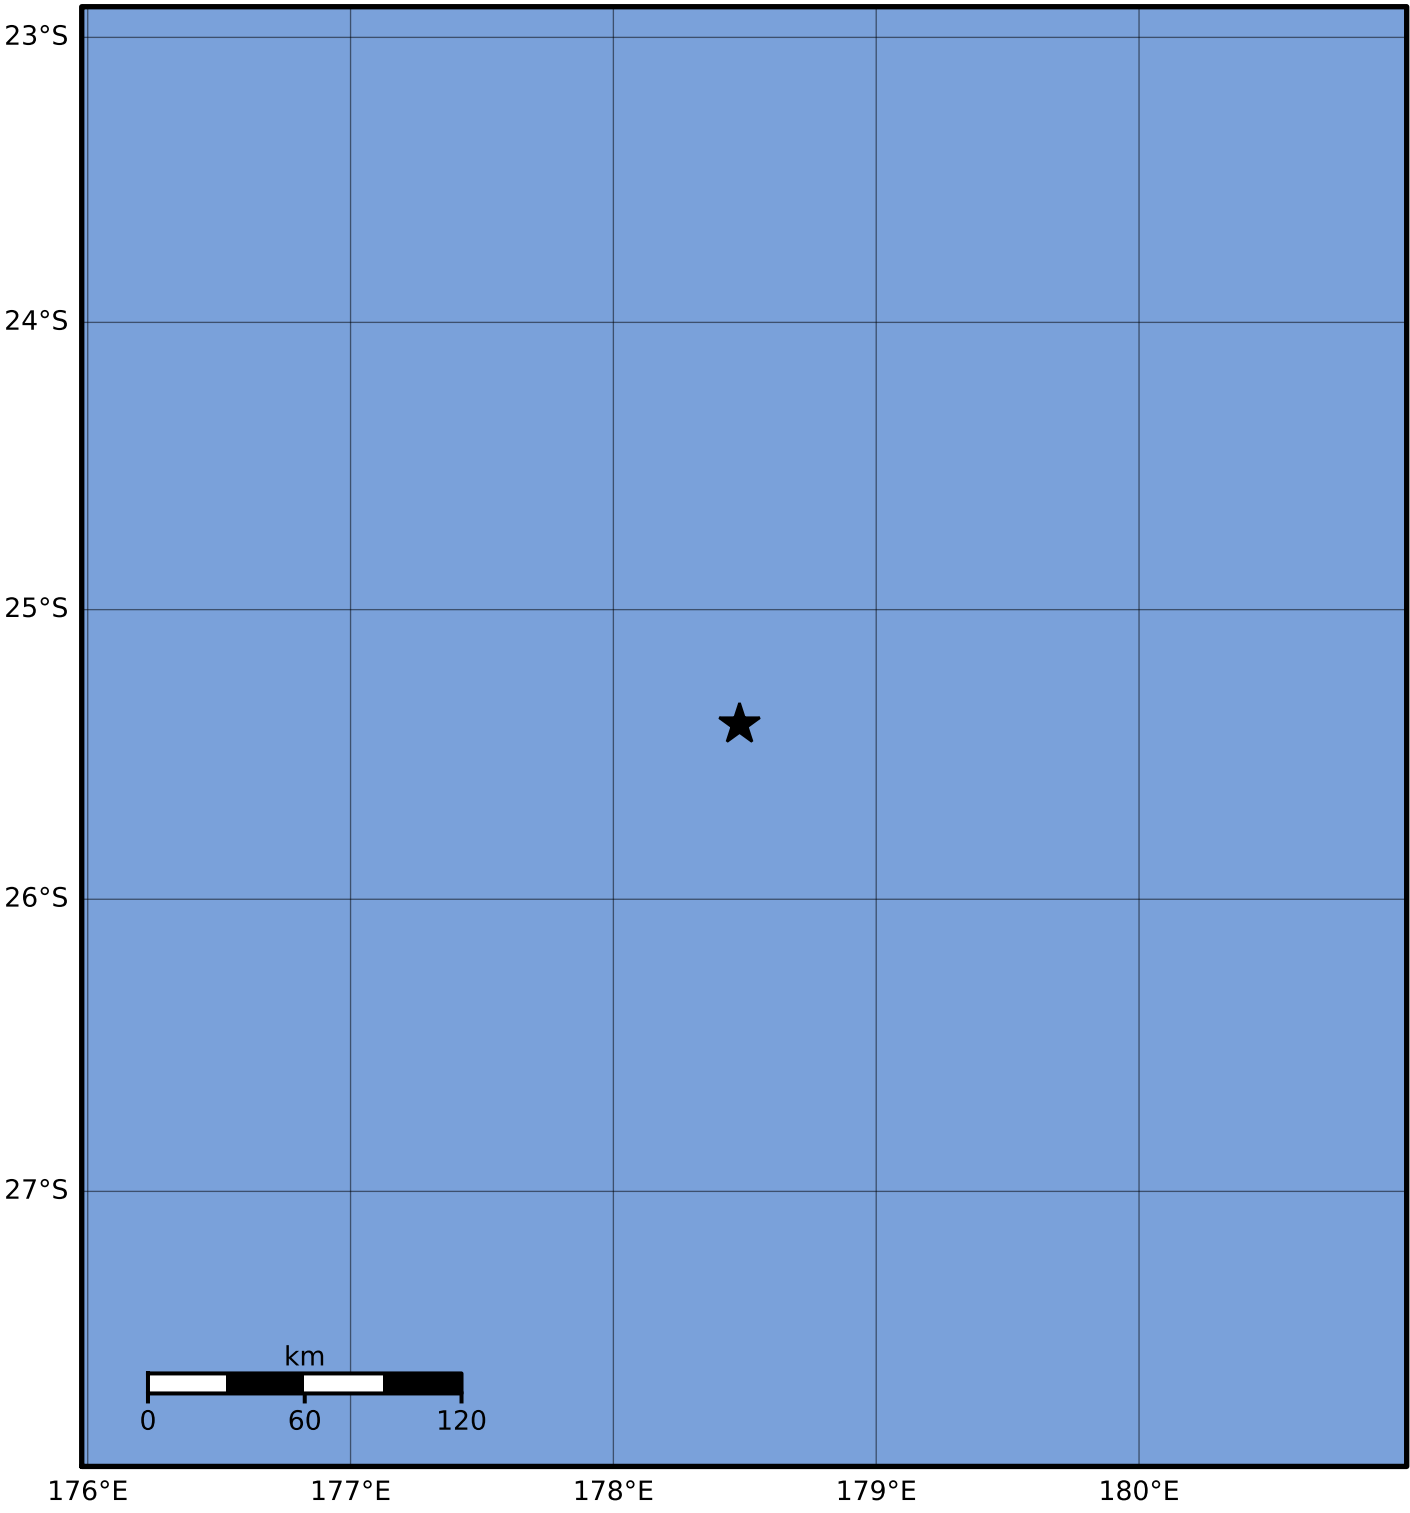

Macroseismic Intensity Map GNS Science

ShakeMap: South Fiji Basin

Apr 28, 2023 03:34:11 UTC M5.1 S25.40 E178.48 Depth: 600.0km ID:2023p316622

SHAKING	Not felt	Weak	Light	Moderate	Strong	Very strong	Severe	Violent	Extreme
DAMAGE	None	None	None	Very light	Light	Moderate	Moderate/heavy	Heavy	Very heavy
PGA(%g)	<0.0464	0.29	1.63	5.16	12.5	22.4	40.2	72.2	>129
PGV(cm/s)	<0.0215	0.125	1.04	4.31	14.5	26.4	48.3	88.4	>162
INTENSITY	I	II-III	IV	V	VI	VII	VIII	IX	X+

Scale based on Moratalla et al.(2021) and Worden et al.(2012) Version 1: Processed 2023-04-28T03:39:53Z
 Δ Seismic Instrument ○ Reported Intensity ★ Epicenter