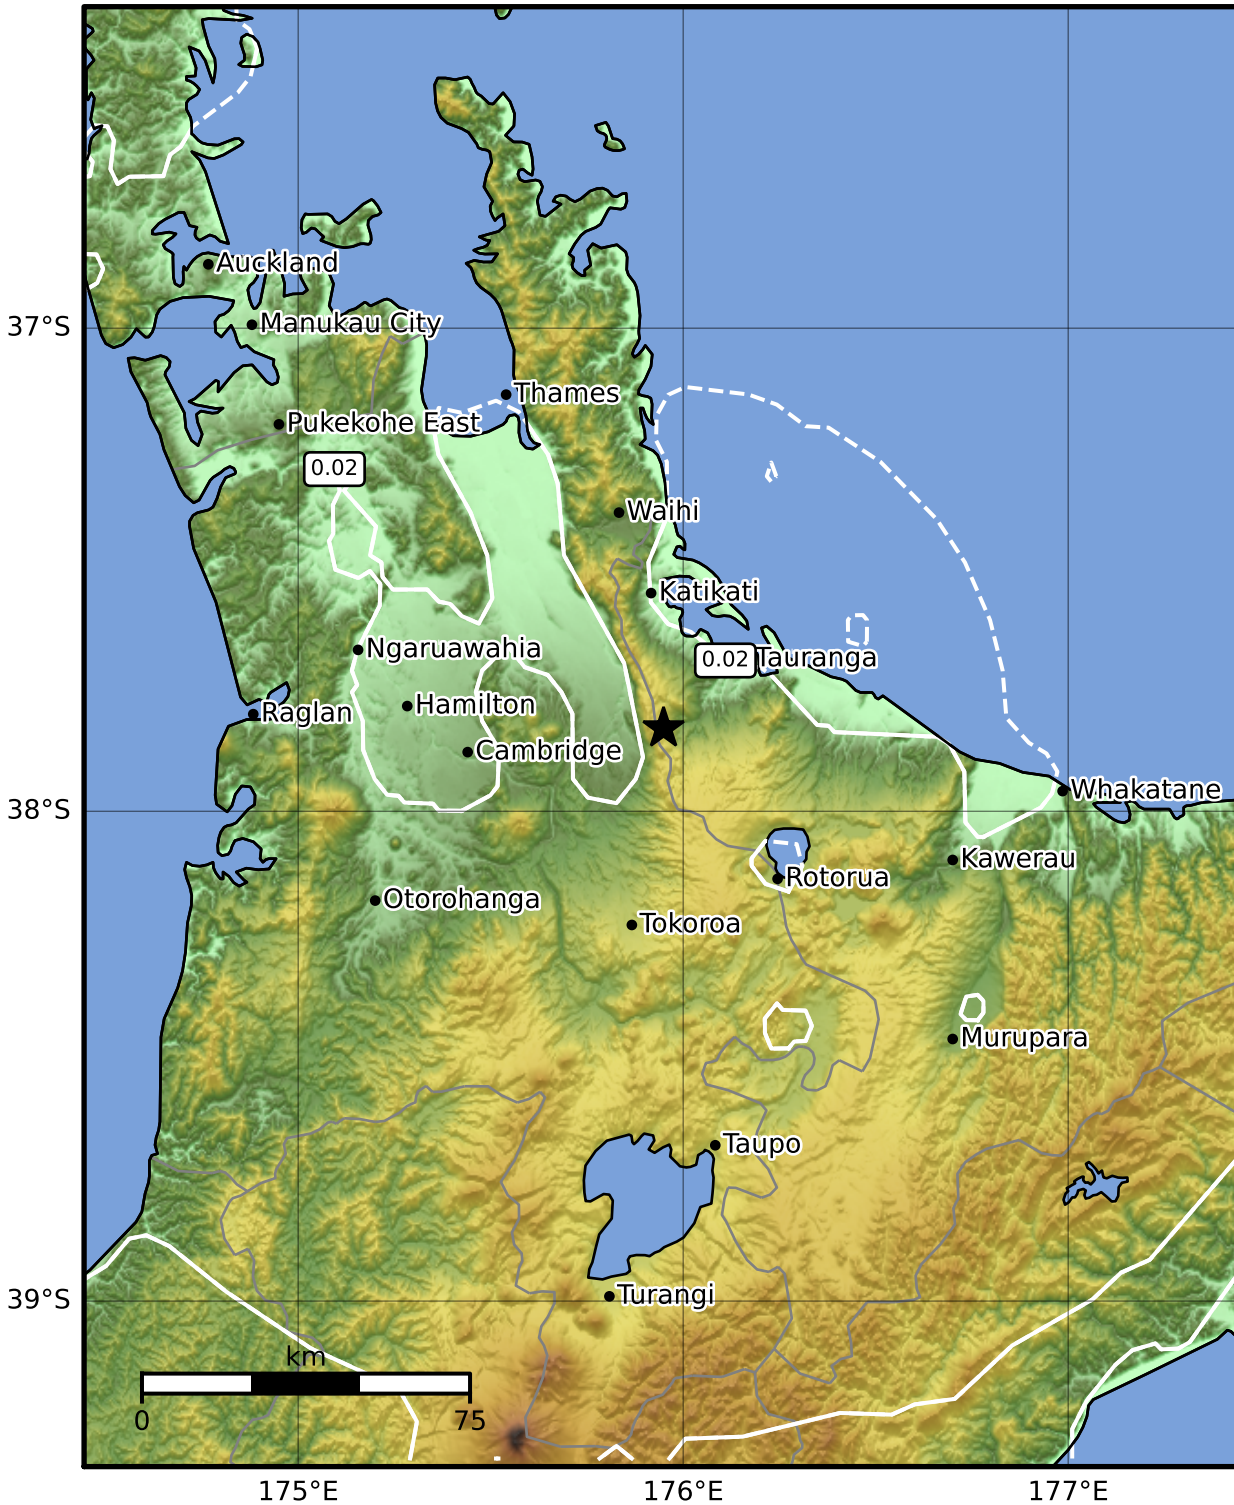

0.3 Second Peak Spectral Acceleration Map GNS Science

ShakeMap: Waikato

May 03, 2023 02:02:19 UTC M3.6 S37.83 E175.95 Depth: 270.5km ID:2023p329959

SA(0.3) (%g)	0.1	0.2	0.5	1	2	5	10	20	50	100	200
---------------------	------------	------------	------------	----------	----------	----------	-----------	-----------	-----------	------------	------------

Scale based on Moratalla et al.(2021) and Worden et al.(2012) Version 1: Processed 2023-05-03T05:44:02Z

△ Seismic Instrument ○ Reported Intensity ★ Epicenter