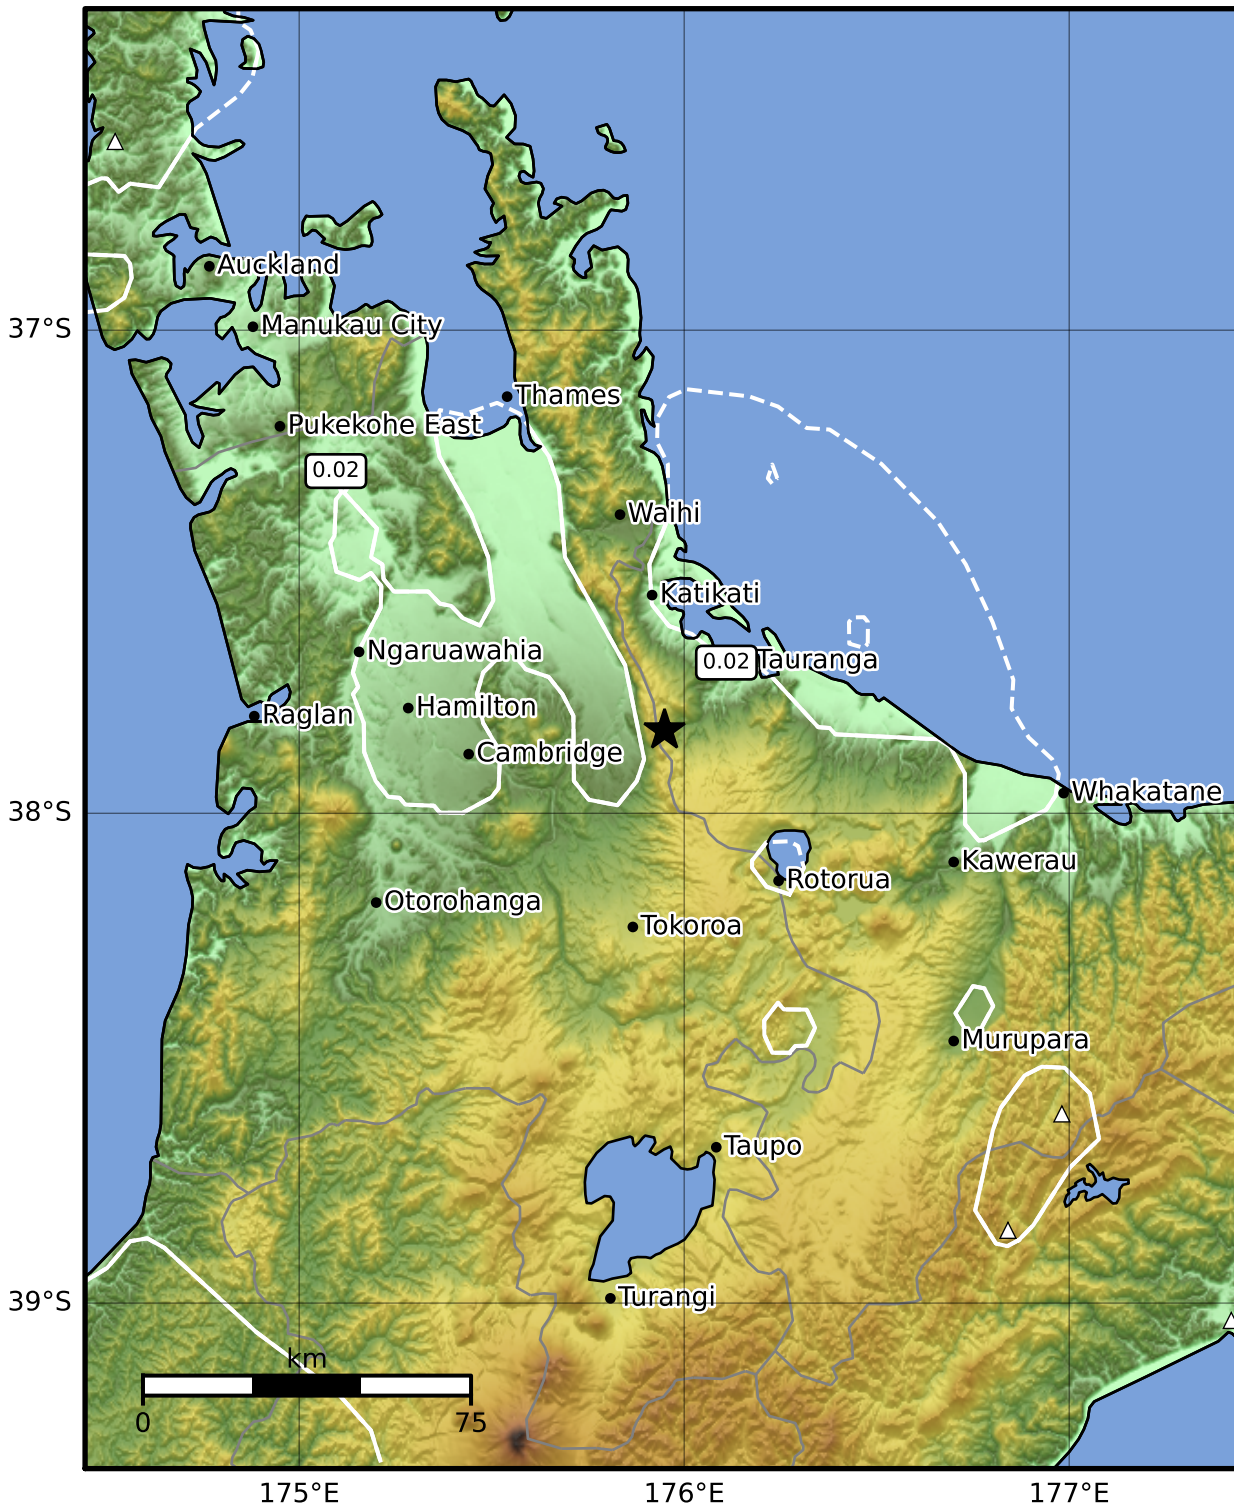

0.3 Second Peak Spectral Acceleration Map GNS Science

ShakeMap: Waikato

May 03, 2023 02:02:19 UTC M3.6 S37.83 E175.95 Depth: 270.5km ID:2023p329959

SA(0.3) (%g)	0.1	0.2	0.5	1	2	5	10	20	50	100	200
---------------------	------------	------------	------------	----------	----------	----------	-----------	-----------	-----------	------------	------------

Scale based on Moratalla et al.(2021) and Worden et al.(2012) Version 4: Processed 2023-05-04T02:03:04Z

△ Seismic Instrument ○ Reported Intensity

★ Epicenter