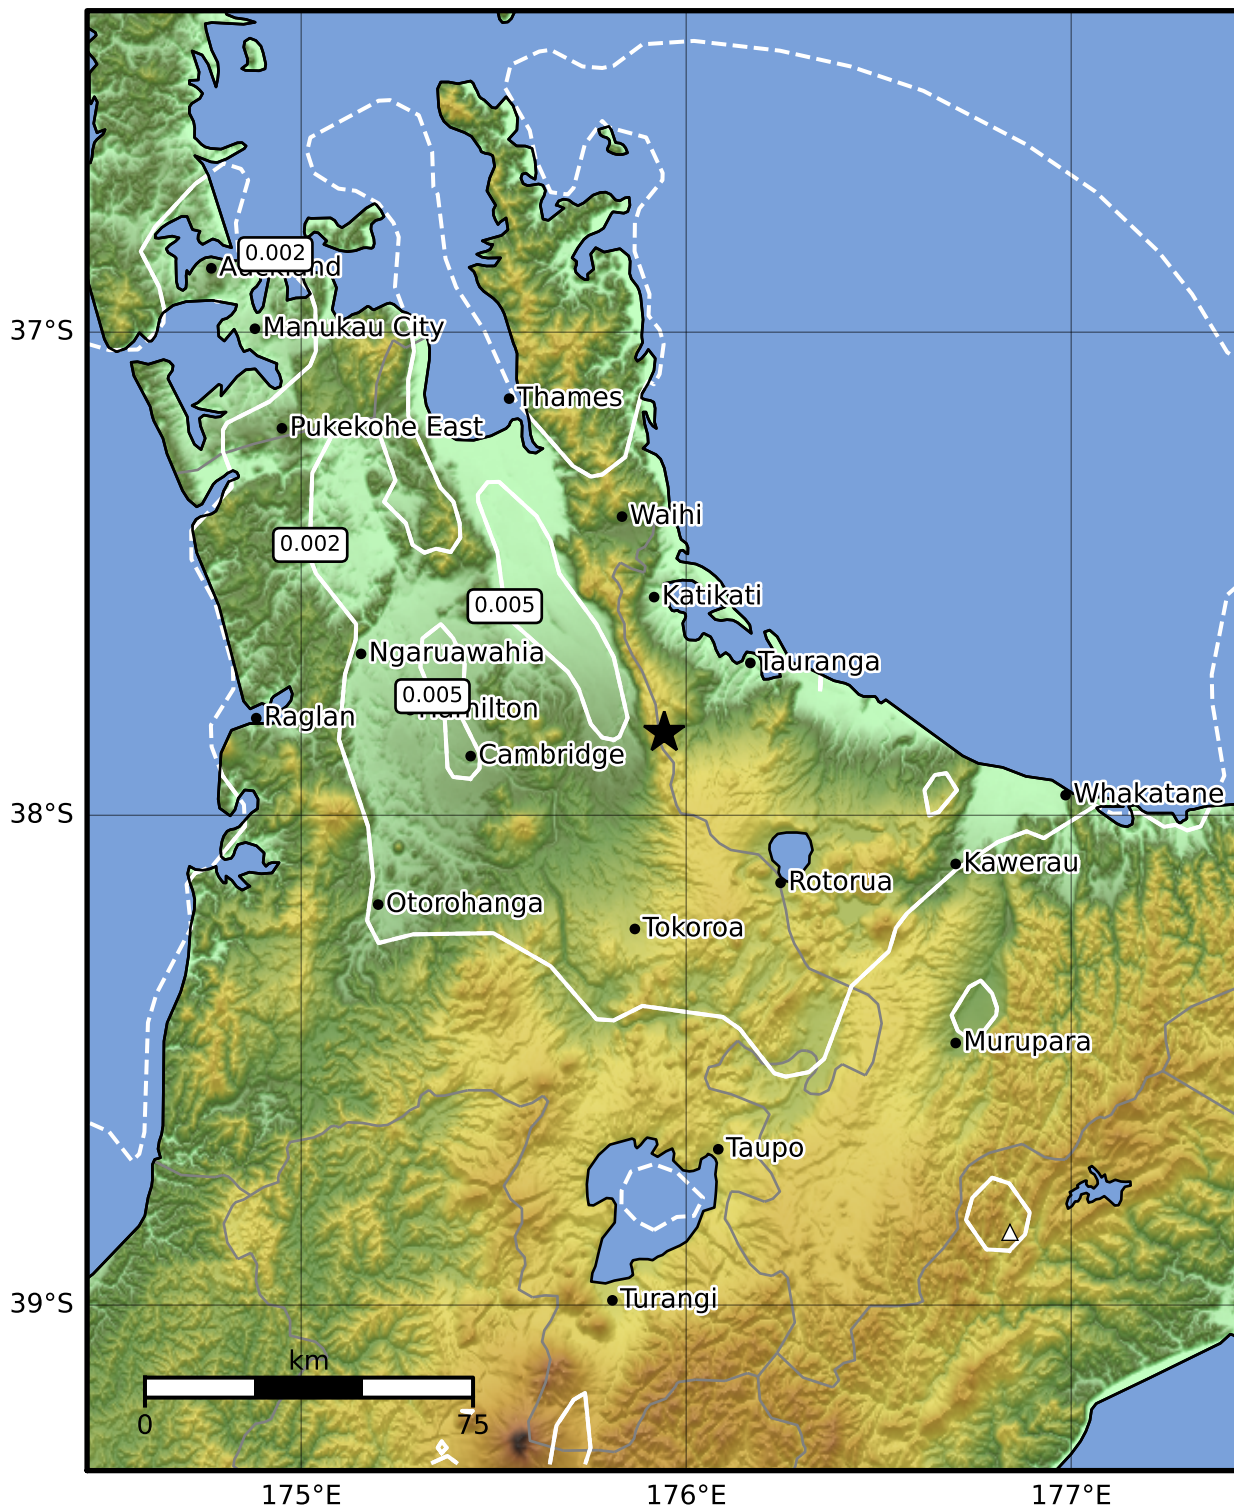

1.0 Second Peak Spectral Acceleration Map GNS Science

ShakeMap: Waikato

May 03, 2023 02:02:19 UTC M3.8 S37.83 E175.94 Depth: 270.8km ID:2023p329959

SA(1.0) (%g)	0.1	0.2	0.5	1	2	5	10	20	50	100	200
---------------------	------------	------------	------------	----------	----------	----------	-----------	-----------	-----------	------------	------------

Scale based on Moratalla et al.(2021) and Worden et al.(2012) Version 6: Processed 2023-05-29T21:58:42Z

△ Seismic Instrument ○ Reported Intensity

★ Epicenter