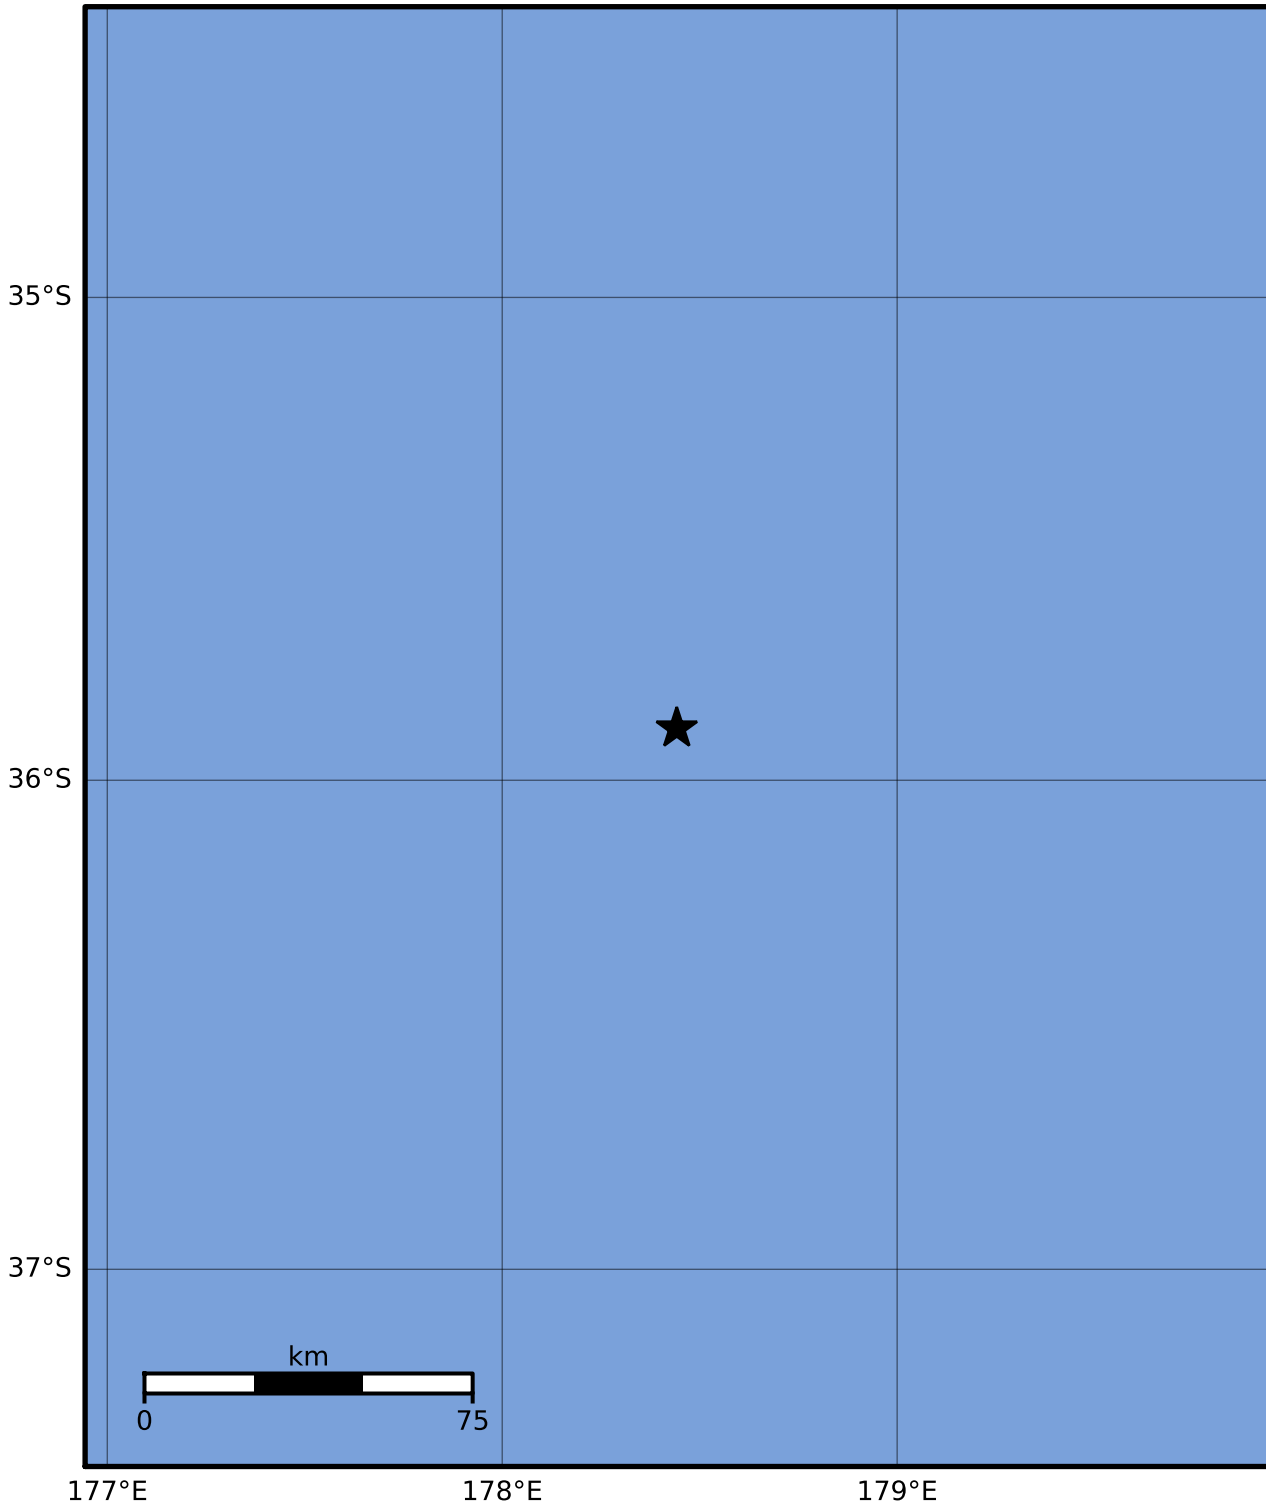

Macroseismic Intensity Map GNS Science

ShakeMap: Raukumara Plain

May 03, 2023 23:59:25 UTC M3.4 S35.89 E178.44 Depth: 178.1km ID:2023p332431

SHAKING	Not felt	Weak	Light	Moderate	Strong	Very strong	Severe	Violent	Extreme
DAMAGE	None	None	None	Very light	Light	Moderate	Moderate/heavy	Heavy	Very heavy
PGA(%g)	<0.0464	0.29	1.63	5.16	12.5	22.4	40.2	72.2	>129
PGV(cm/s)	<0.0215	0.125	1.04	4.31	14.5	26.4	48.3	88.4	>162
INTENSITY	I	II-III	IV	V	VI	VII	VIII	IX	X+

Scale based on Moratalla et al.(2021) and Worden et al.(2012) Version 1: Processed 2023-05-04T00:02:16Z

△ Seismic Instrument ○ Reported Intensity ★ Epicenter