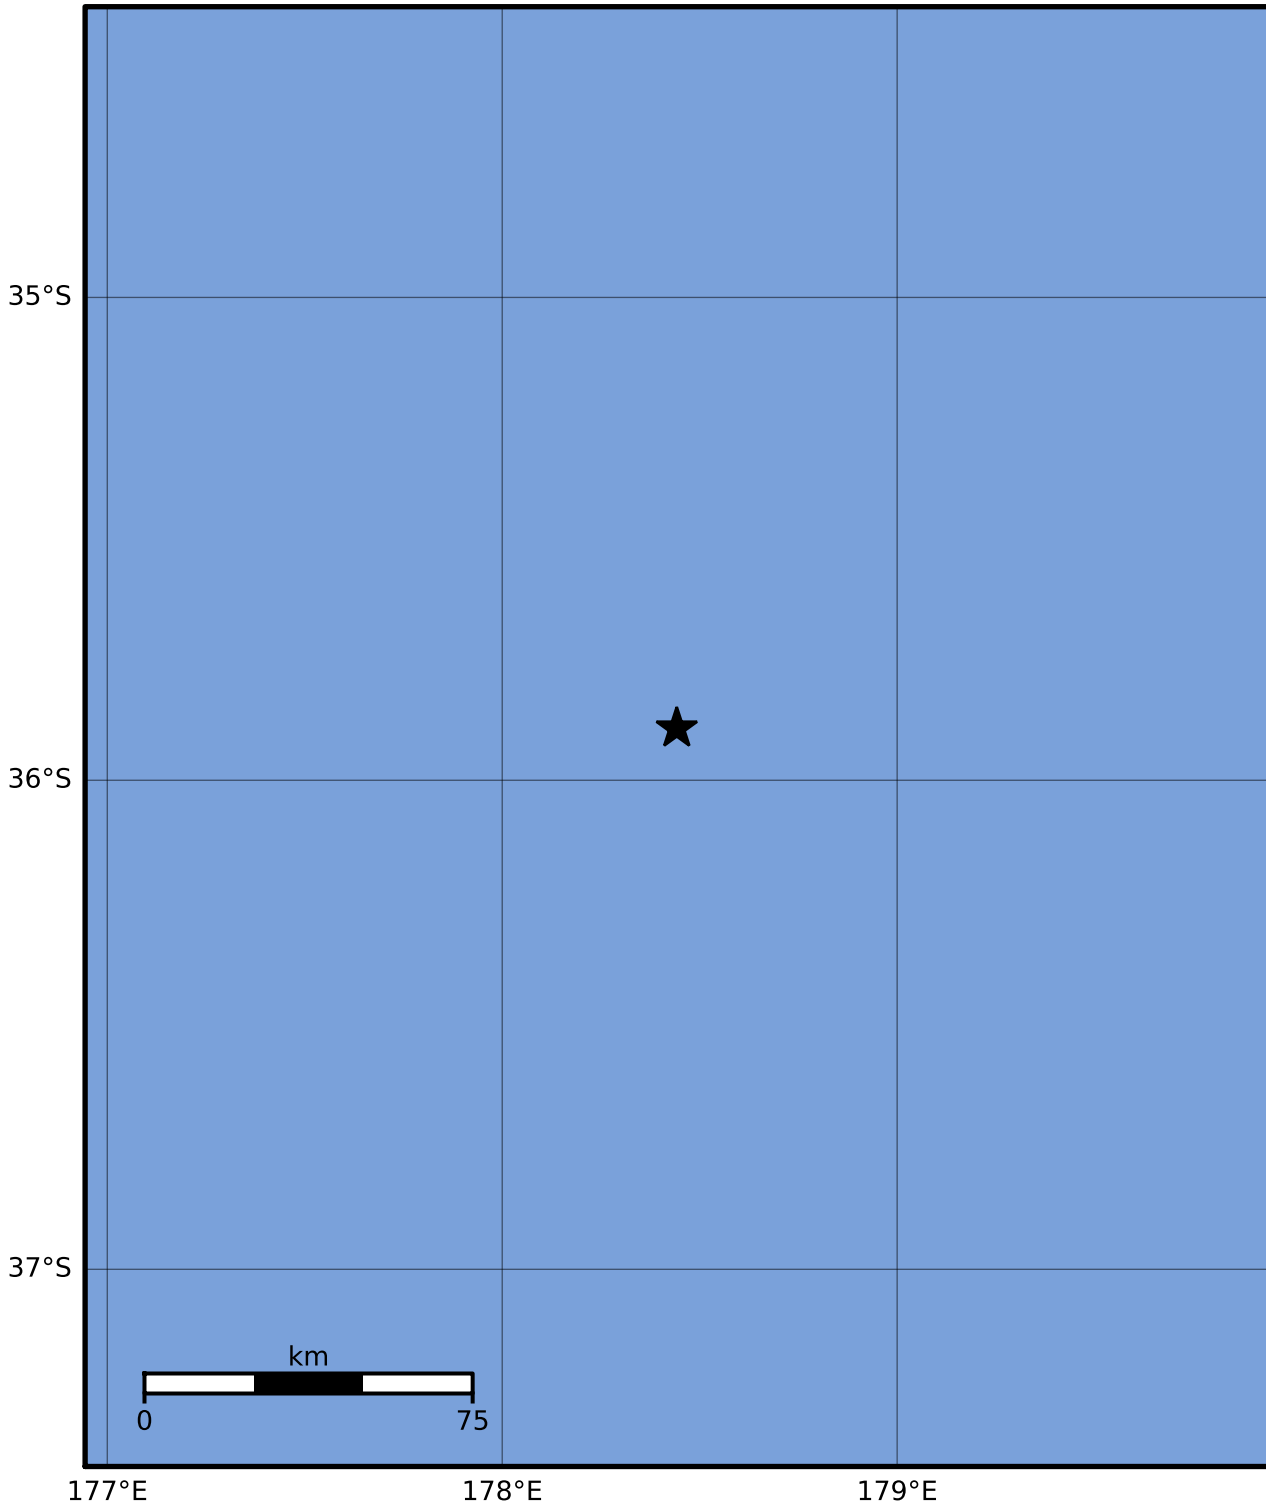

Macroseismic Intensity Map GNS Science

ShakeMap: Raukumara Plain

May 03, 2023 23:59:25 UTC M3.6 S35.89 E178.44 Depth: 178.1km ID:2023p332431

SHAKING	Not felt	Weak	Light	Moderate	Strong	Very strong	Severe	Violent	Extreme
DAMAGE	None	None	None	Very light	Light	Moderate	Moderate/heavy	Heavy	Very heavy
PGA(%g)	<0.0464	0.29	1.63	5.16	12.5	22.4	40.2	72.2	>129
PGV(cm/s)	<0.0215	0.125	1.04	4.31	14.5	26.4	48.3	88.4	>162
INTENSITY	I	II-III	IV	V	VI	VII	VIII	IX	X+

Scale based on Moratalla et al.(2021) and Worden et al.(2012) Version 2: Processed 2023-05-04T00:07:14Z

△ Seismic Instrument ○ Reported Intensity ★ Epicenter