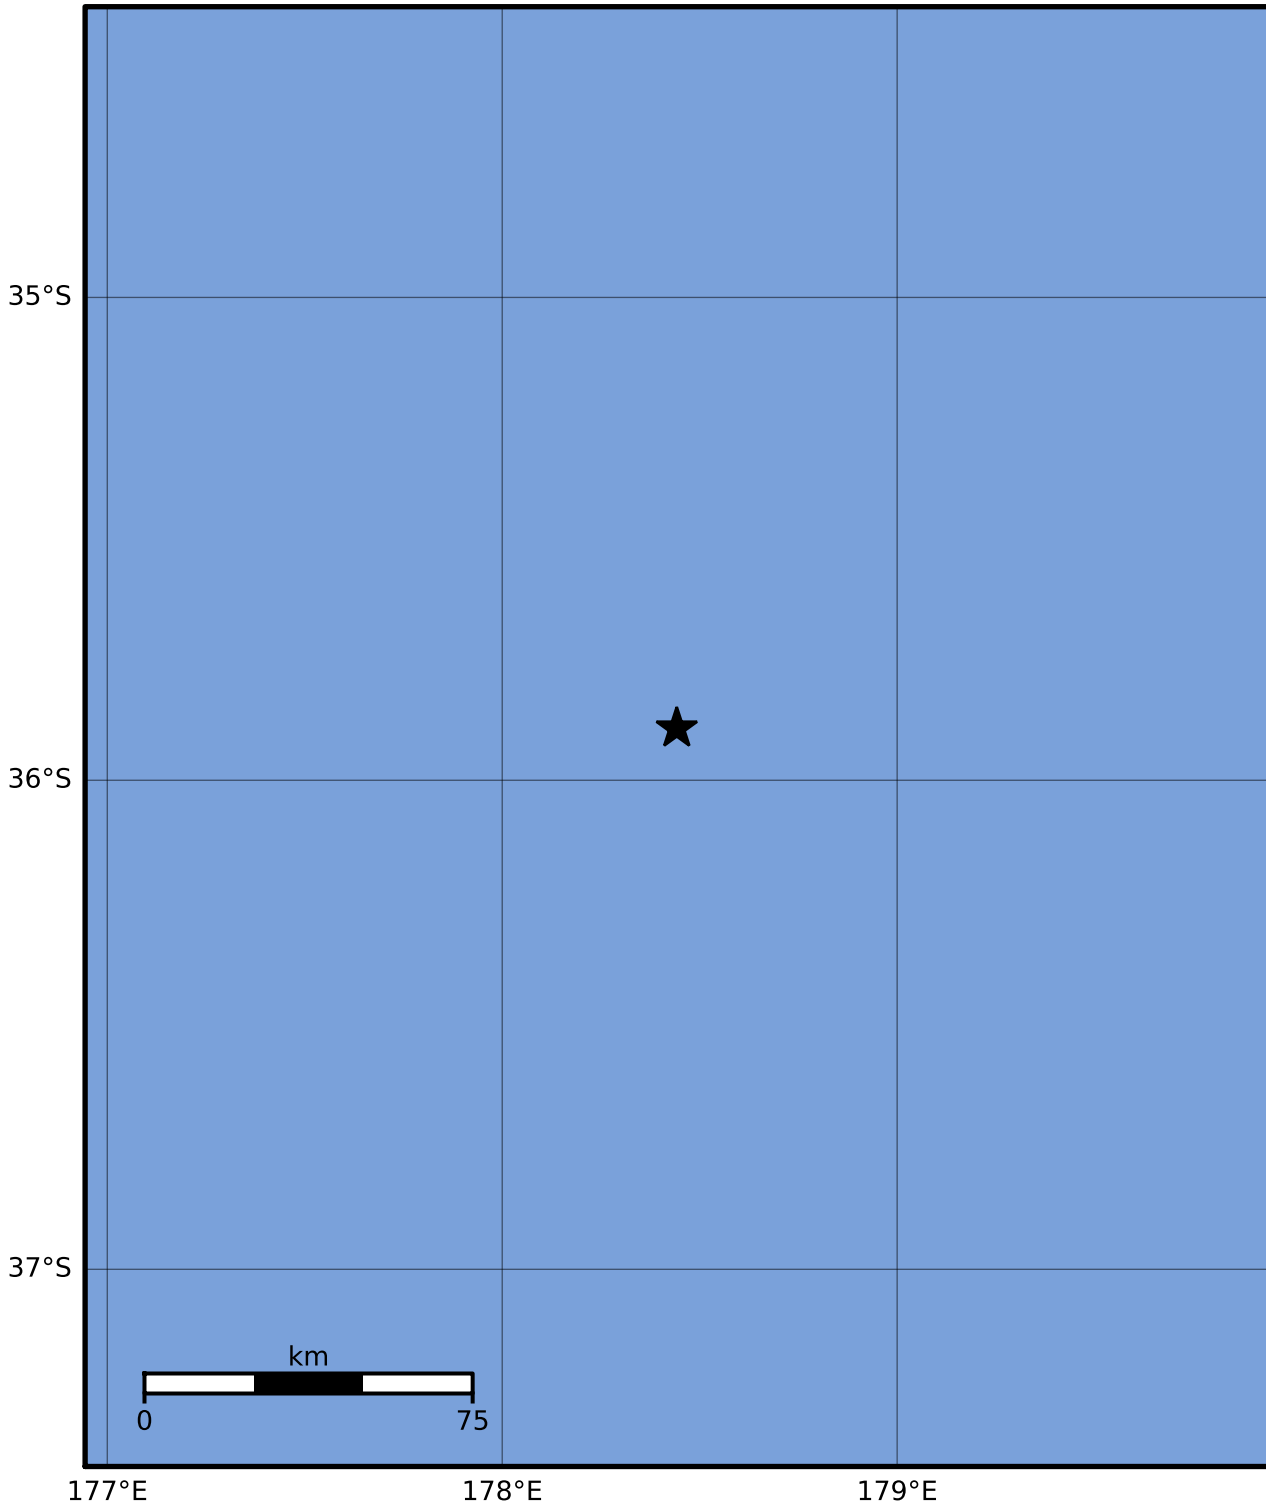

Macroseismic Intensity Map GNS Science

ShakeMap: Raukumara Plain

May 03, 2023 23:59:25 UTC M3.9 S35.89 E178.44 Depth: 178.1km ID:2023p332431

SHAKING	Not felt	Weak	Light	Moderate	Strong	Very strong	Severe	Violent	Extreme
DAMAGE	None	None	None	Very light	Light	Moderate	Moderate/heavy	Heavy	Very heavy
PGA(%g)	<0.0464	0.29	1.63	5.16	12.5	22.4	40.2	72.2	>129
PGV(cm/s)	<0.0215	0.125	1.04	4.31	14.5	26.4	48.3	88.4	>162
INTENSITY	I	II-III	IV	V	VI	VII	VIII	IX	X+

Scale based on Moratalla et al.(2021) and Worden et al.(2012) Version 6: Processed 2023-05-04T00:27:25Z
 Δ Seismic Instrument ○ Reported Intensity ★ Epicenter