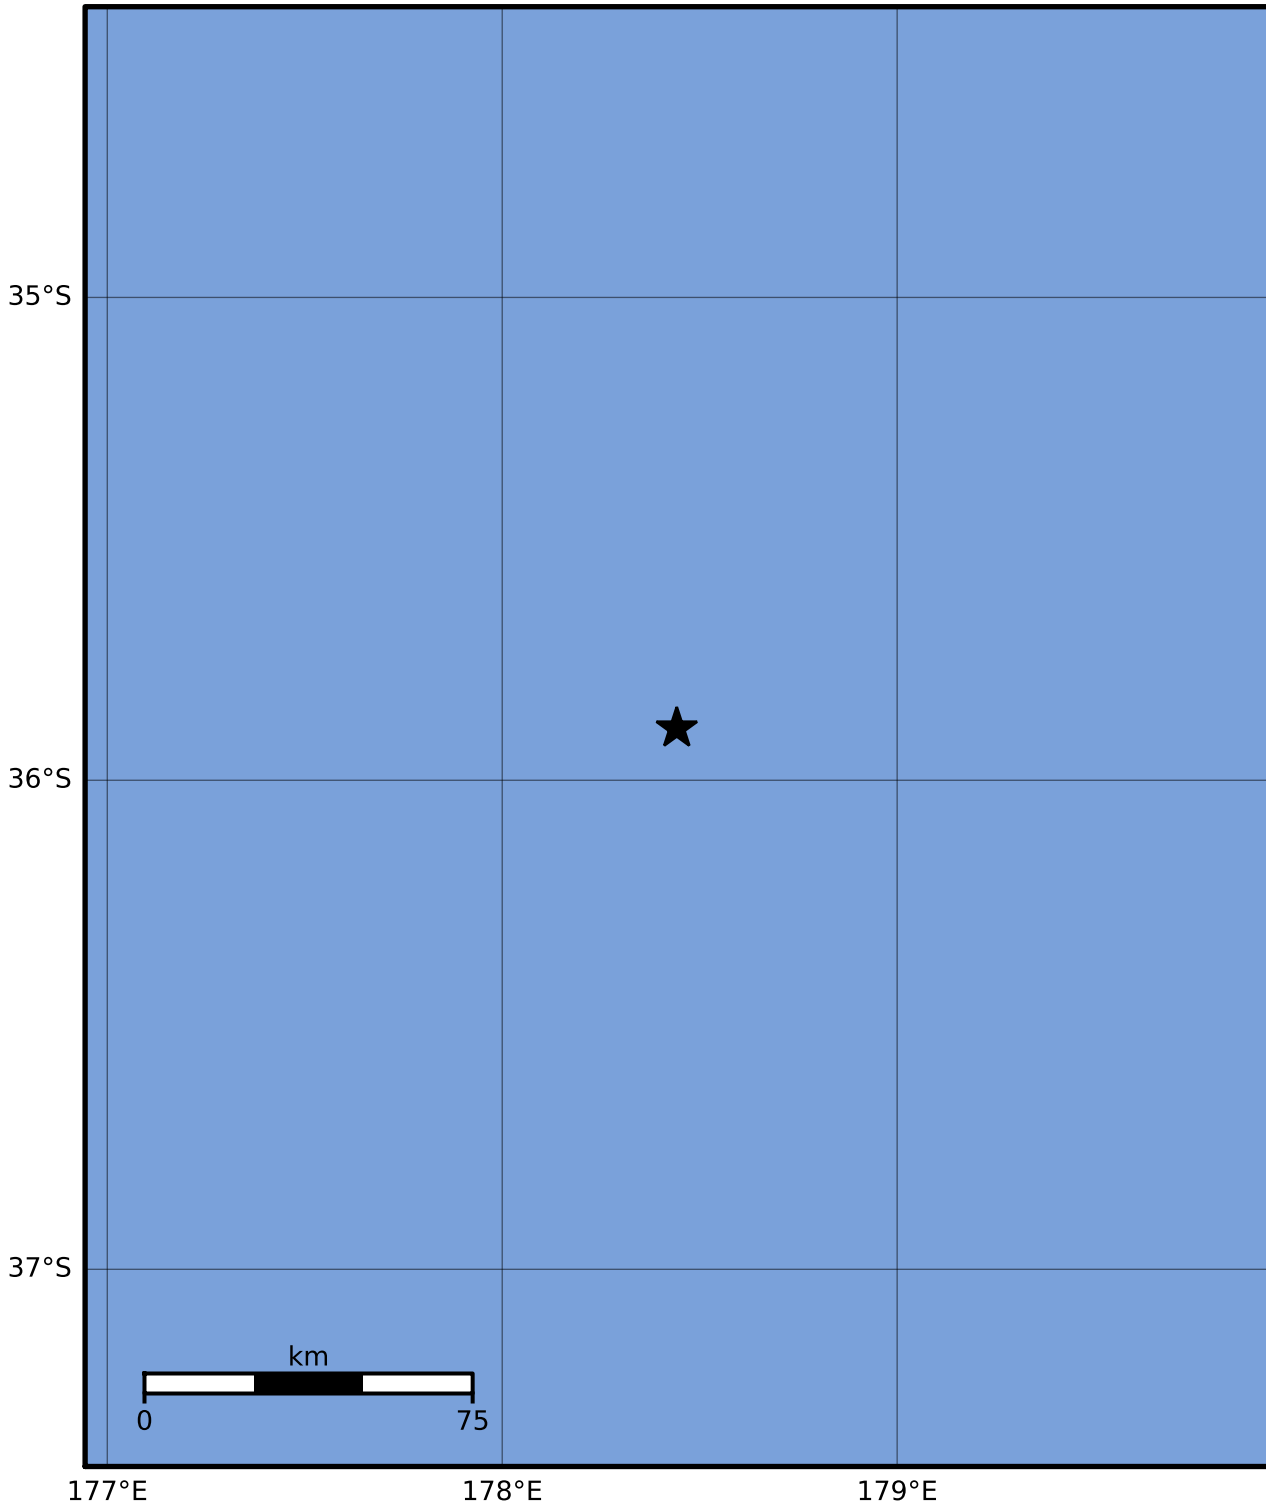

Macroseismic Intensity Map GNS Science

ShakeMap: Raukumara Plain

May 03, 2023 23:59:25 UTC M3.9 S35.89 E178.44 Depth: 178.1km ID:2023p332431

SHAKING	Not felt	Weak	Light	Moderate	Strong	Very strong	Severe	Violent	Extreme
DAMAGE	None	None	None	Very light	Light	Moderate	Moderate/heavy	Heavy	Very heavy
PGA(%g)	<0.0464	0.29	1.63	5.16	12.5	22.4	40.2	72.2	>129
PGV(cm/s)	<0.0215	0.125	1.04	4.31	14.5	26.4	48.3	88.4	>162
INTENSITY	I	II-III	IV	V	VI	VII	VIII	IX	X+

Scale based on Moratalla et al.(2021) and Worden et al.(2012) Version 7: Processed 2023-05-04T00:32:49Z

△ Seismic Instrument ○ Reported Intensity ★ Epicenter