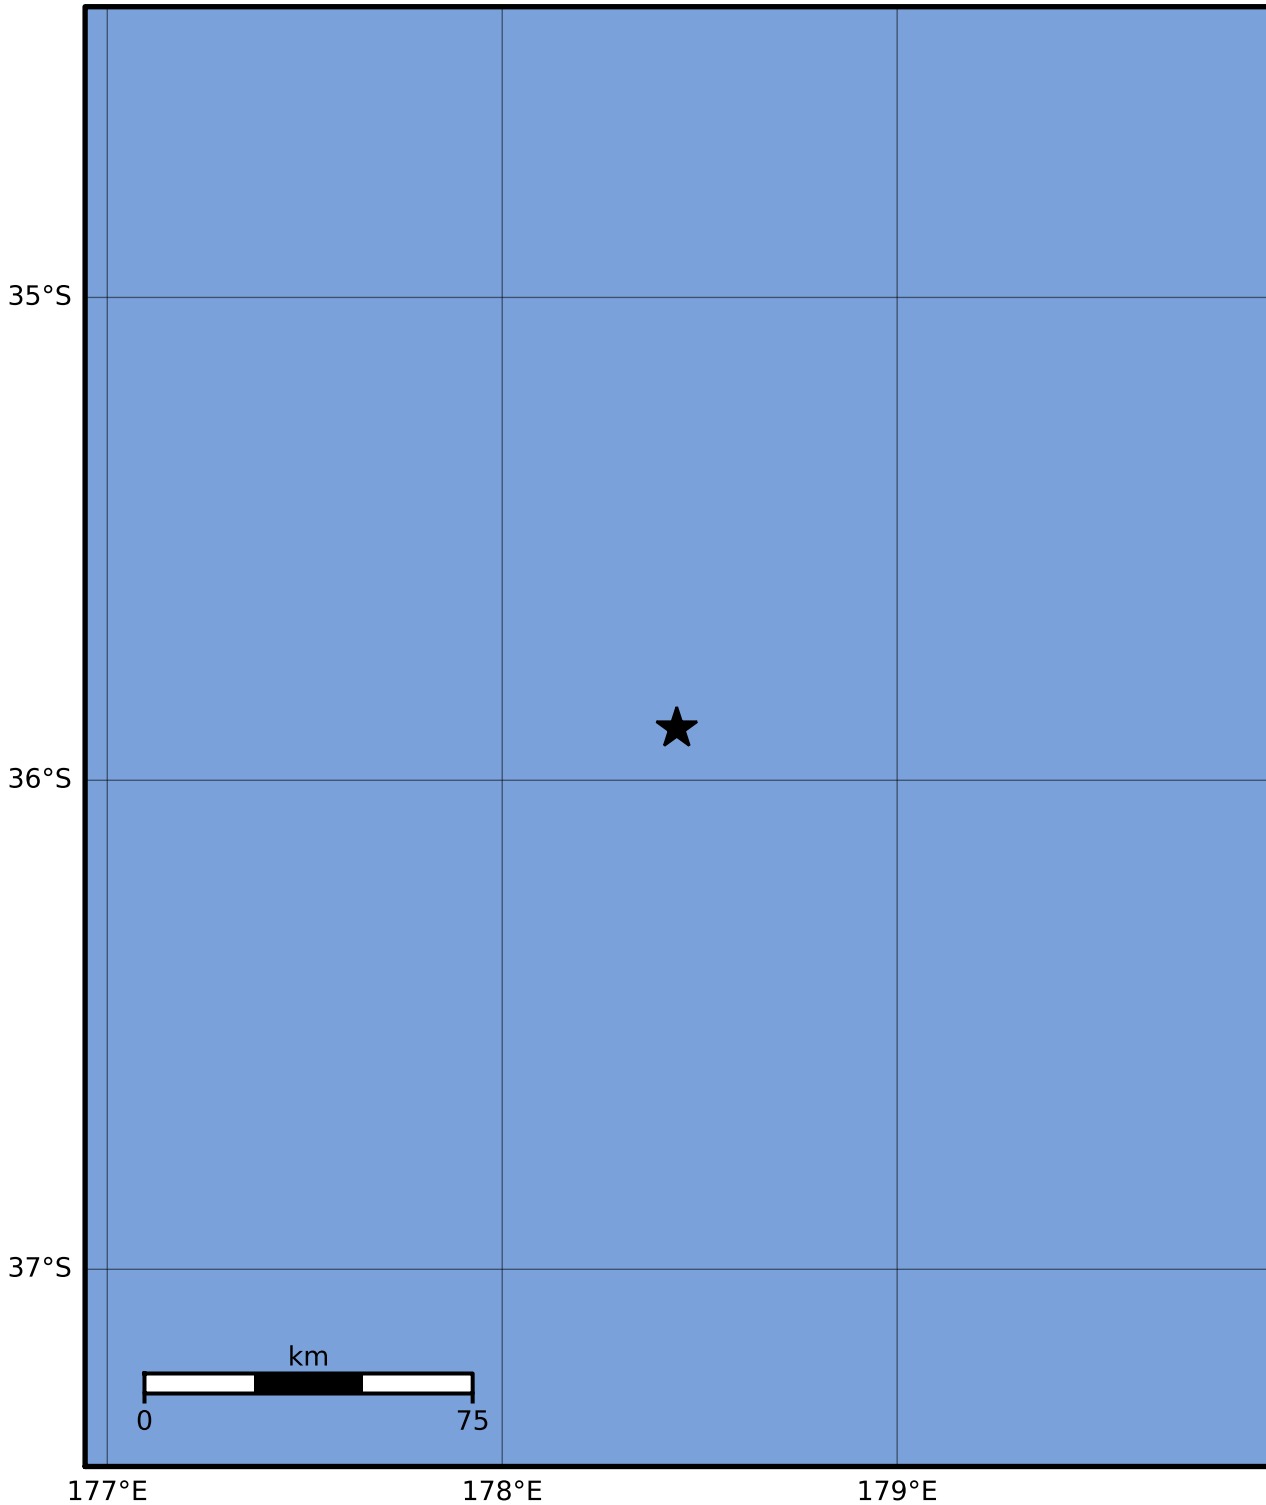

Macroseismic Intensity Map GNS Science

ShakeMap: Raukumara Plain

May 03, 2023 23:59:25 UTC M3.9 S35.89 E178.44 Depth: 178.1km ID:2023p332431

SHAKING	Not felt	Weak	Light	Moderate	Strong	Very strong	Severe	Violent	Extreme
DAMAGE	None	None	None	Very light	Light	Moderate	Moderate/heavy	Heavy	Very heavy
PGA(%g)	<0.0464	0.29	1.63	5.16	12.5	22.4	40.2	72.2	>129
PGV(cm/s)	<0.0215	0.125	1.04	4.31	14.5	26.4	48.3	88.4	>162
INTENSITY	I	II-III	IV	V	VI	VII	VIII	IX	X+

Scale based on Moratalla et al.(2021) and Worden et al.(2012) Version 9: Processed 2023-05-04T00:43:23Z
 Δ Seismic Instrument ○ Reported Intensity ★ Epicenter