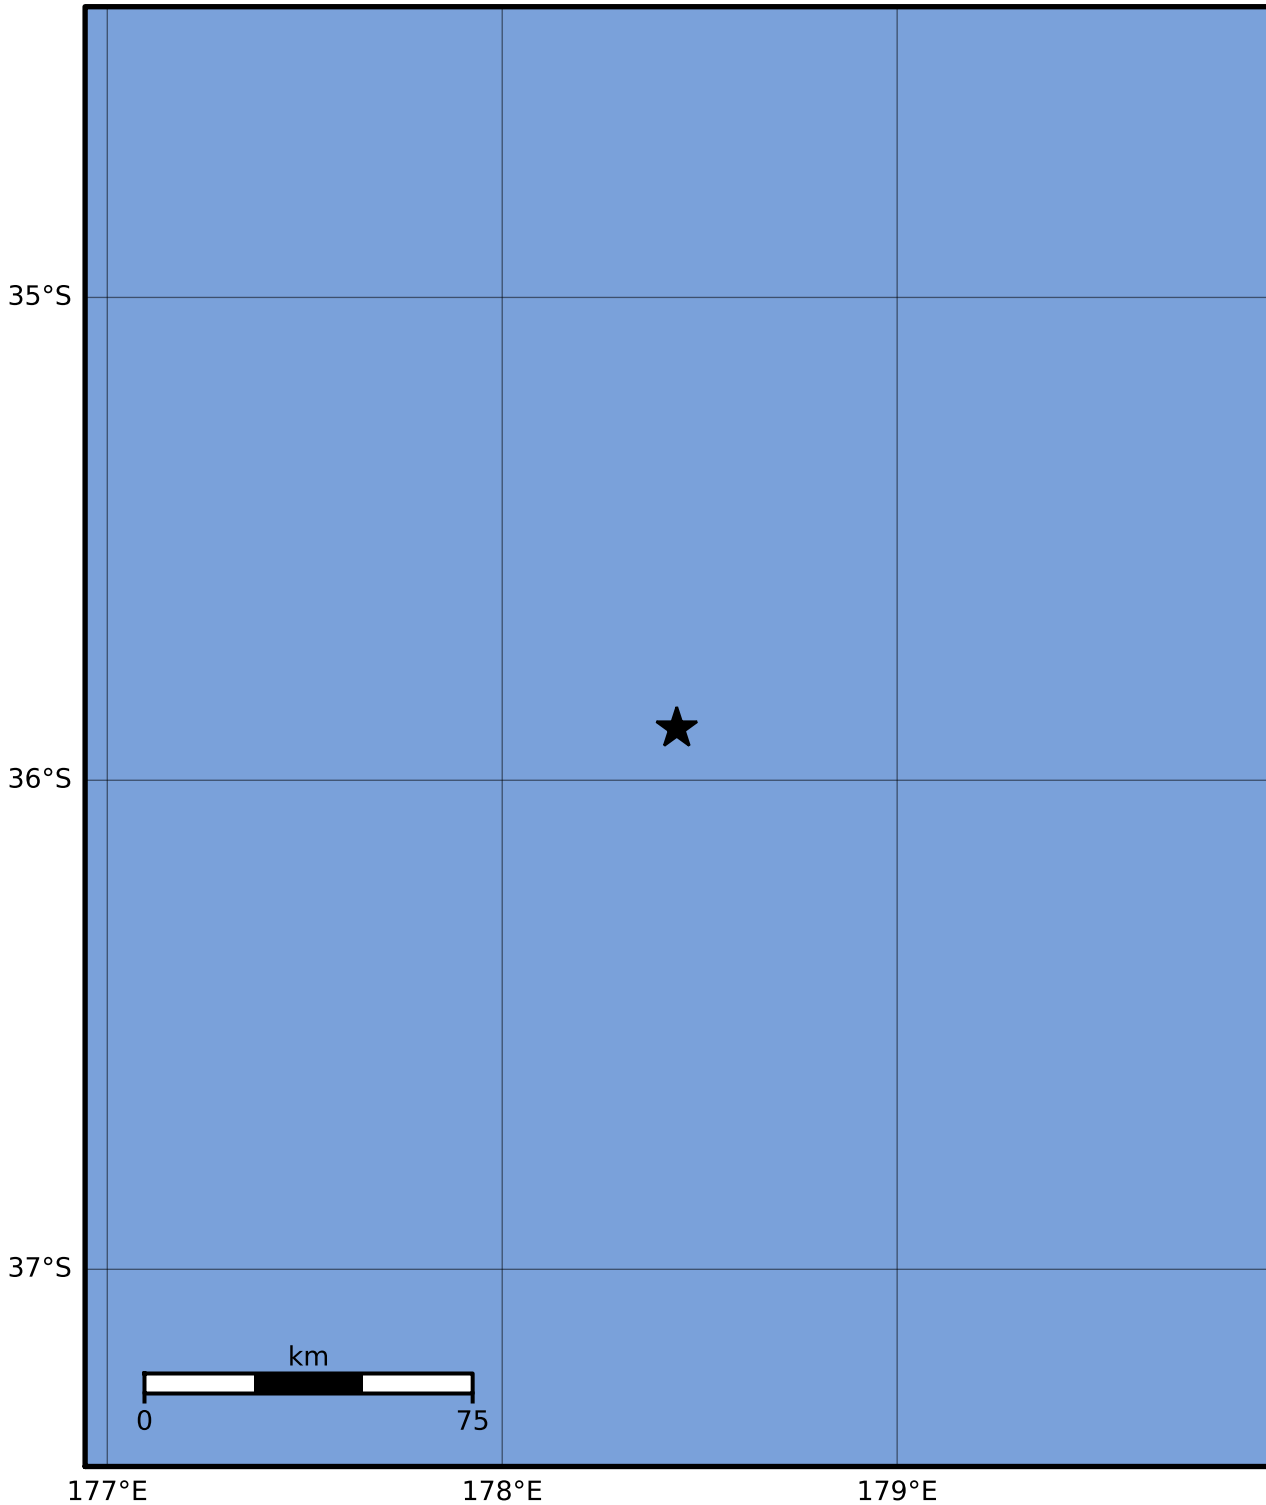

Macroseismic Intensity Map GNS Science

ShakeMap: Raukumara Plain

May 03, 2023 23:59:25 UTC M3.9 S35.89 E178.44 Depth: 178.1km ID:2023p332431

SHAKING	Not felt	Weak	Light	Moderate	Strong	Very strong	Severe	Violent	Extreme
DAMAGE	None	None	None	Very light	Light	Moderate	Moderate/heavy	Heavy	Very heavy
PGA(%g)	<0.0464	0.29	1.63	5.16	12.5	22.4	40.2	72.2	>129
PGV(cm/s)	<0.0215	0.125	1.04	4.31	14.5	26.4	48.3	88.4	>162
INTENSITY	I	II-III	IV	V	VI	VII	VIII	IX	X+

Scale based on Moratalla et al.(2021) and Worden et al.(2012) Version 6: Processed 2023-05-04T02:00:12Z

△ Seismic Instrument ○ Reported Intensity ★ Epicenter