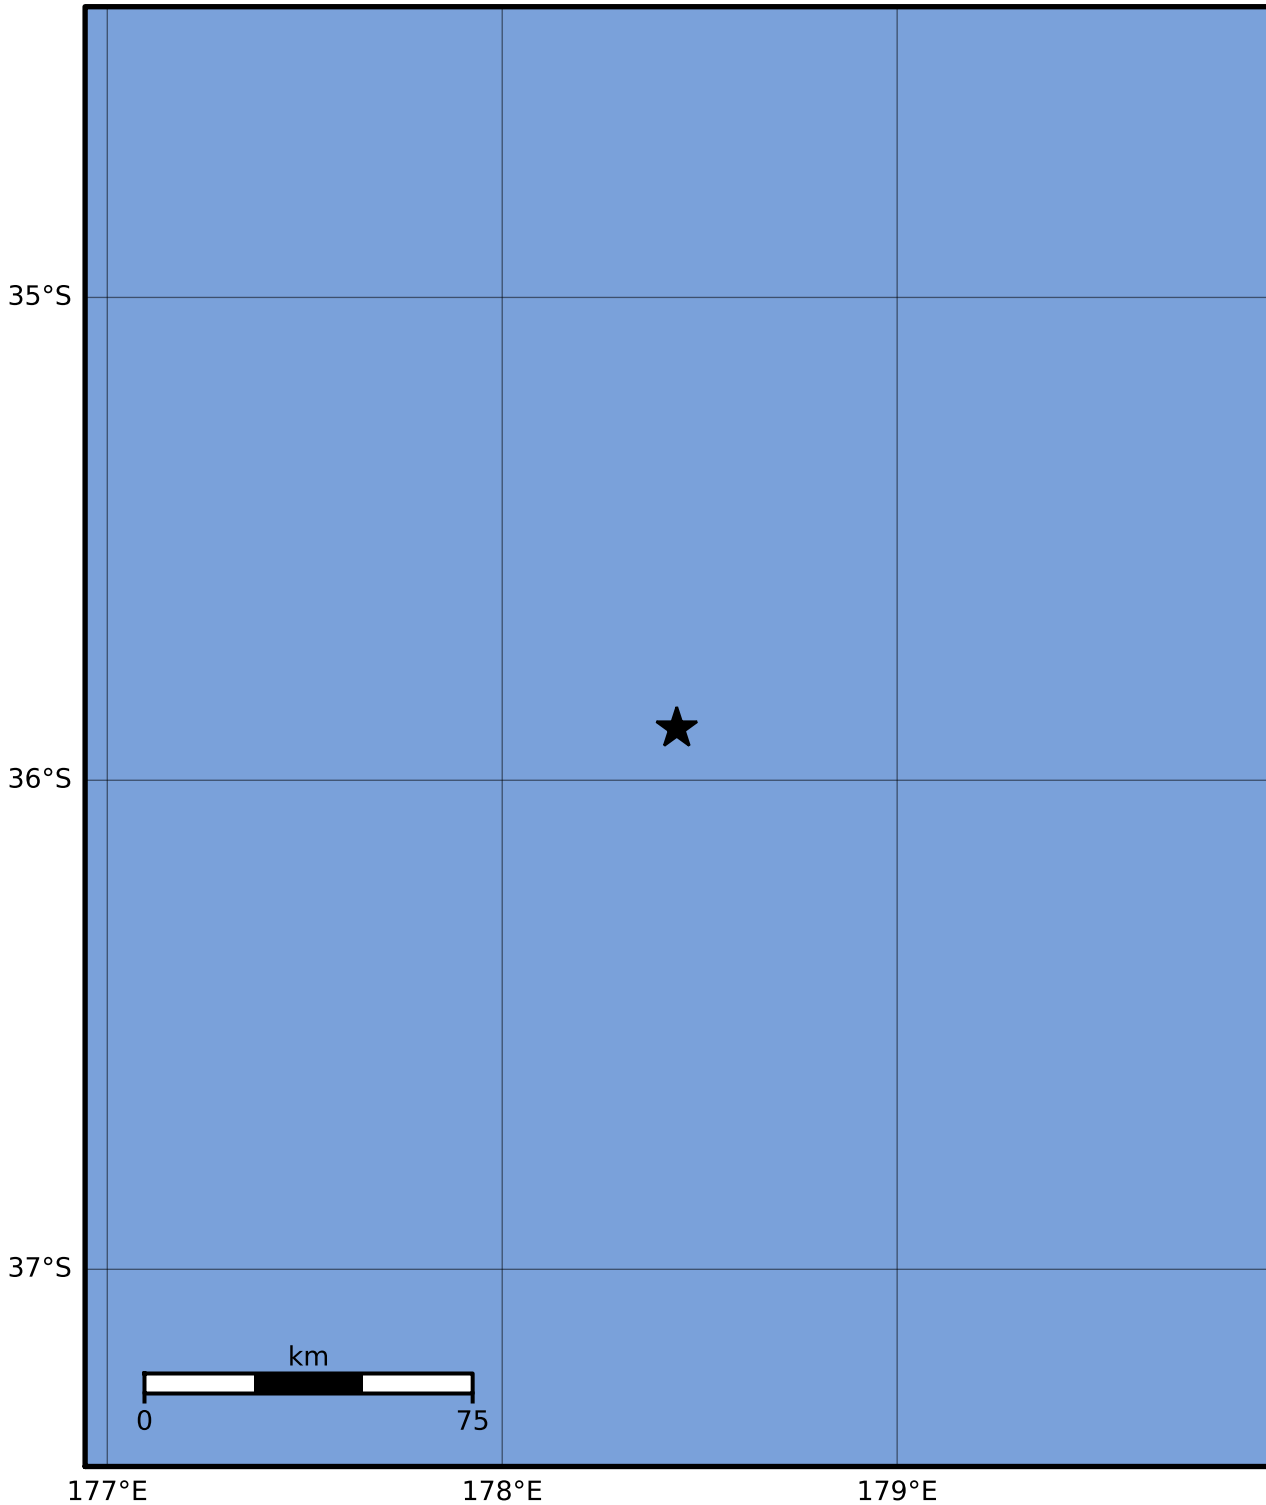

Macroseismic Intensity Map GNS Science

ShakeMap: Raukumara Plain

May 03, 2023 23:59:25 UTC M3.9 S35.89 E178.44 Depth: 178.1km ID:2023p332431

SHAKING	Not felt	Weak	Light	Moderate	Strong	Very strong	Severe	Violent	Extreme
DAMAGE	None	None	None	Very light	Light	Moderate	Moderate/heavy	Heavy	Very heavy
PGA(%g)	<0.0464	0.29	1.63	5.16	12.5	22.4	40.2	72.2	>129
PGV(cm/s)	<0.0215	0.125	1.04	4.31	14.5	26.4	48.3	88.4	>162
INTENSITY	I	II-III	IV	V	VI	VII	VIII	IX	X+

Scale based on Moratalla et al.(2021) and Worden et al.(2012) Version 8: Processed 2023-05-04T03:00:10Z

△ Seismic Instrument ○ Reported Intensity ★ Epicenter