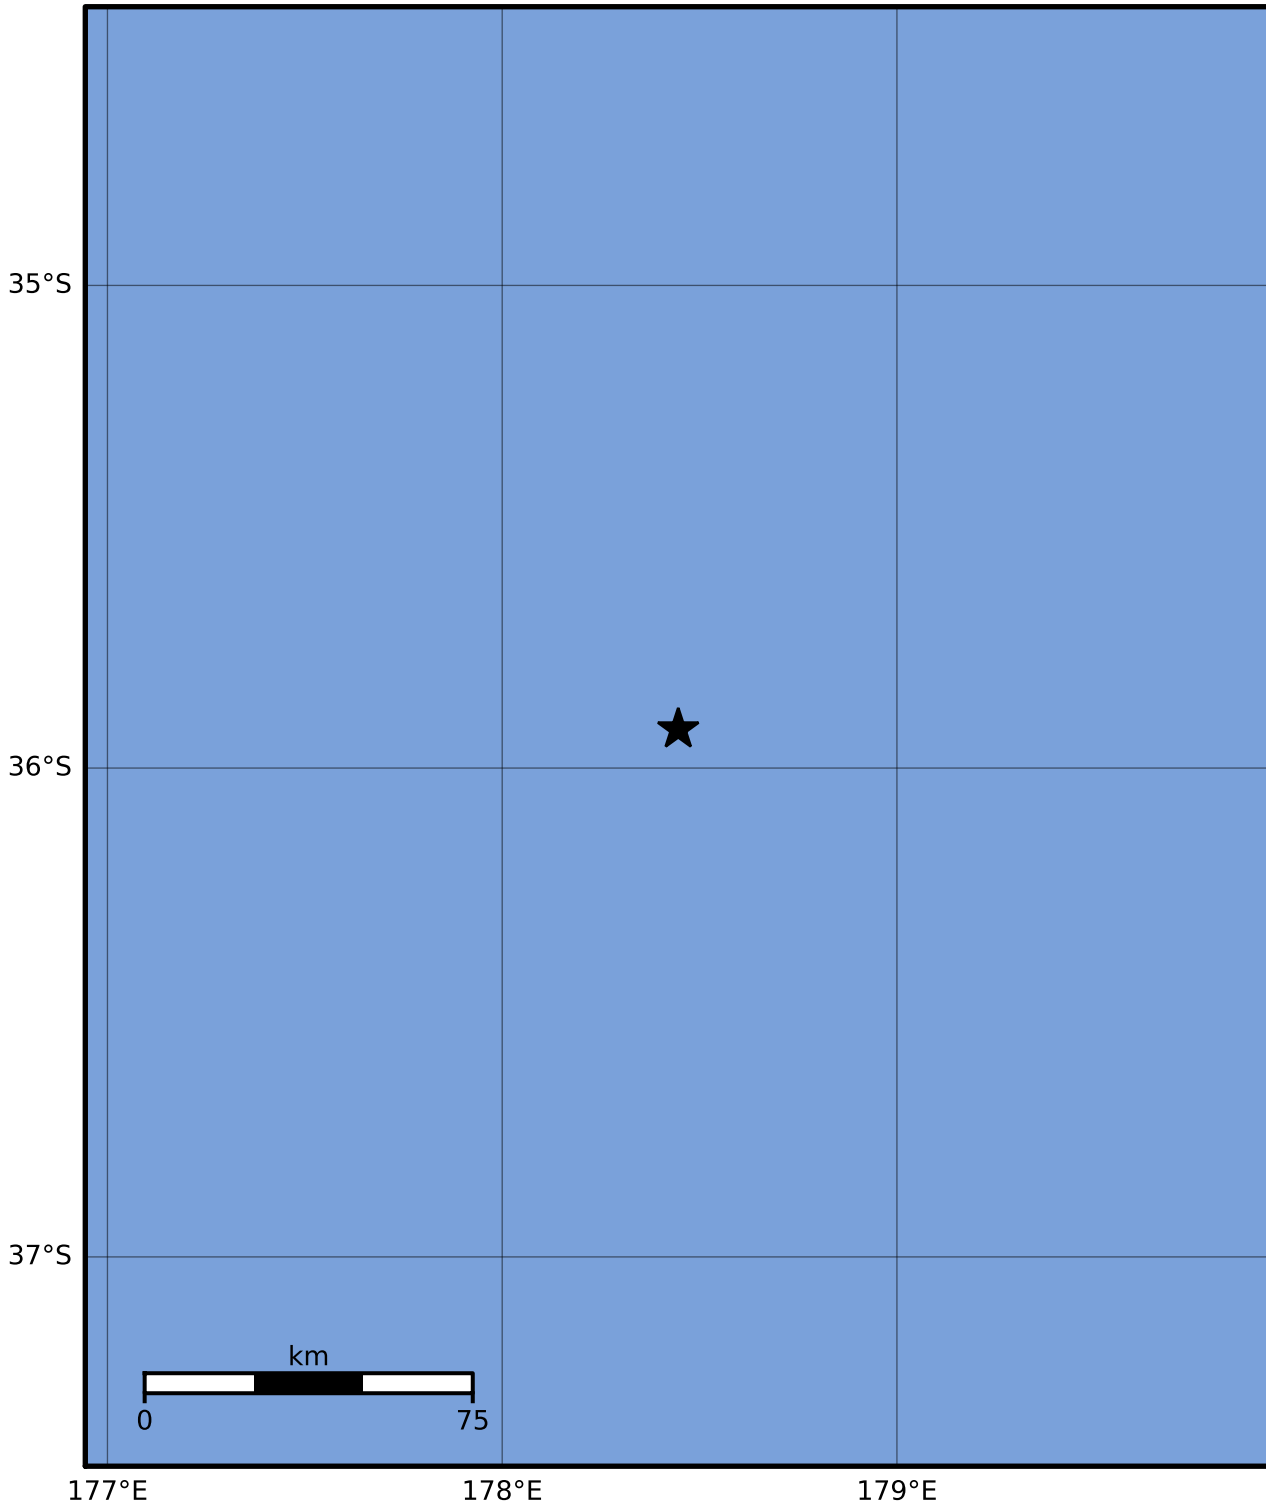

Macroseismic Intensity Map GNS Science

ShakeMap: Raukumara Plain

May 03, 2023 23:59:25 UTC M4.0 S35.92 E178.45 Depth: 185.2km ID:2023p332431

SHAKING	Not felt	Weak	Light	Moderate	Strong	Very strong	Severe	Violent	Extreme
DAMAGE	None	None	None	Very light	Light	Moderate	Moderate/heavy	Heavy	Very heavy
PGA(%g)	<0.0464	0.29	1.63	5.16	12.5	22.4	40.2	72.2	>129
PGV(cm/s)	<0.0215	0.125	1.04	4.31	14.5	26.4	48.3	88.4	>162
INTENSITY	I	II-III	IV	V	VI	VII	VIII	IX	X+

Scale based on Moratalla et al.(2021) and Worden et al.(2012) Version 8: Processed 2023-05-04T05:43:14Z

△ Seismic Instrument ○ Reported Intensity

★ Epicenter