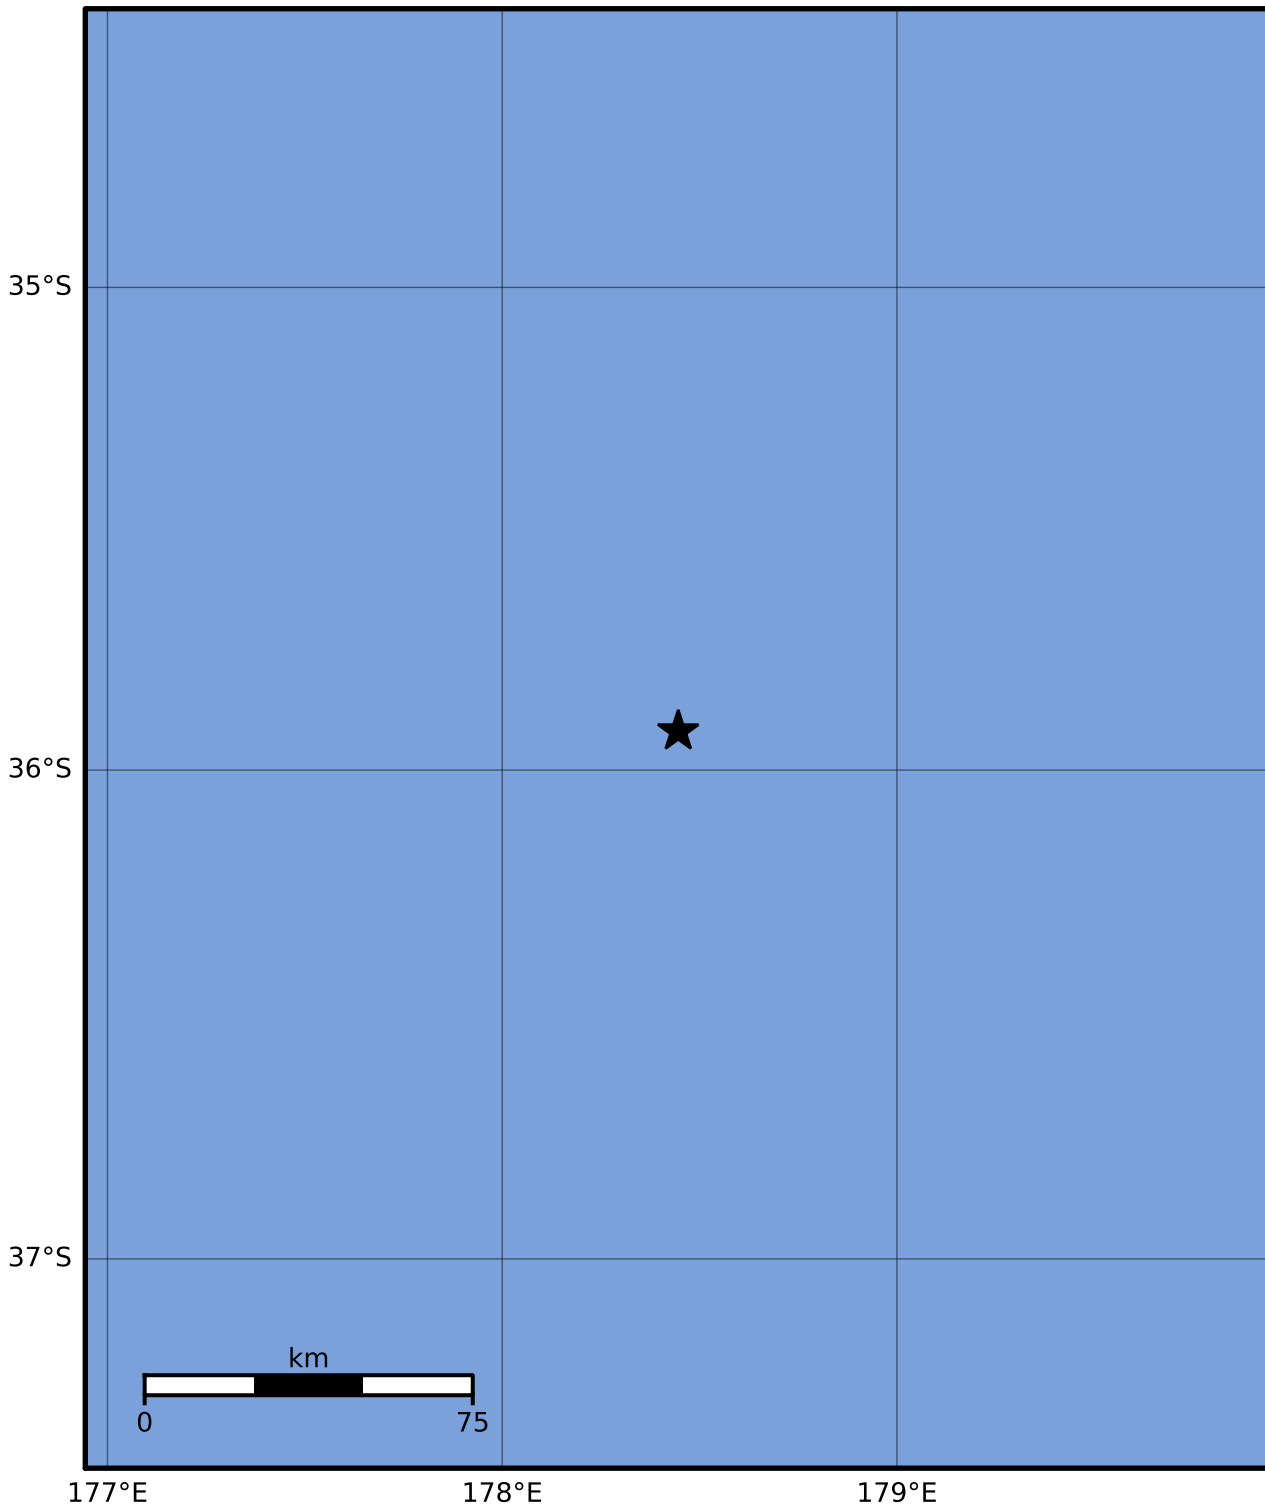

Macroseismic Intensity Map GNS Science

ShakeMap: Raukumara Plain

May 03, 2023 23:59:25 UTC M4.0 S35.92 E178.45 Depth: 185.2km ID:2023p332431

SHAKING	Not felt	Weak	Light	Moderate	Strong	Very strong	Severe	Violent	Extreme
DAMAGE	None	None	None	Very light	Light	Moderate	Moderate/heavy	Heavy	Very heavy
PGA(%g)	<0.0464	0.29	1.63	5.16	12.5	22.4	40.2	72.2	>129
PGV(cm/s)	<0.0215	0.125	1.04	4.31	14.5	26.4	48.3	88.4	>162
INTENSITY	I	II-III	IV	V	VI	VII	VIII	IX	X+

Scale based on Moratalla et al.(2021) and Worden et al.(2012) Version 8: Processed 2023-05-04T06:00:09Z

△ Seismic Instrument ○ Reported Intensity

★ Epicenter