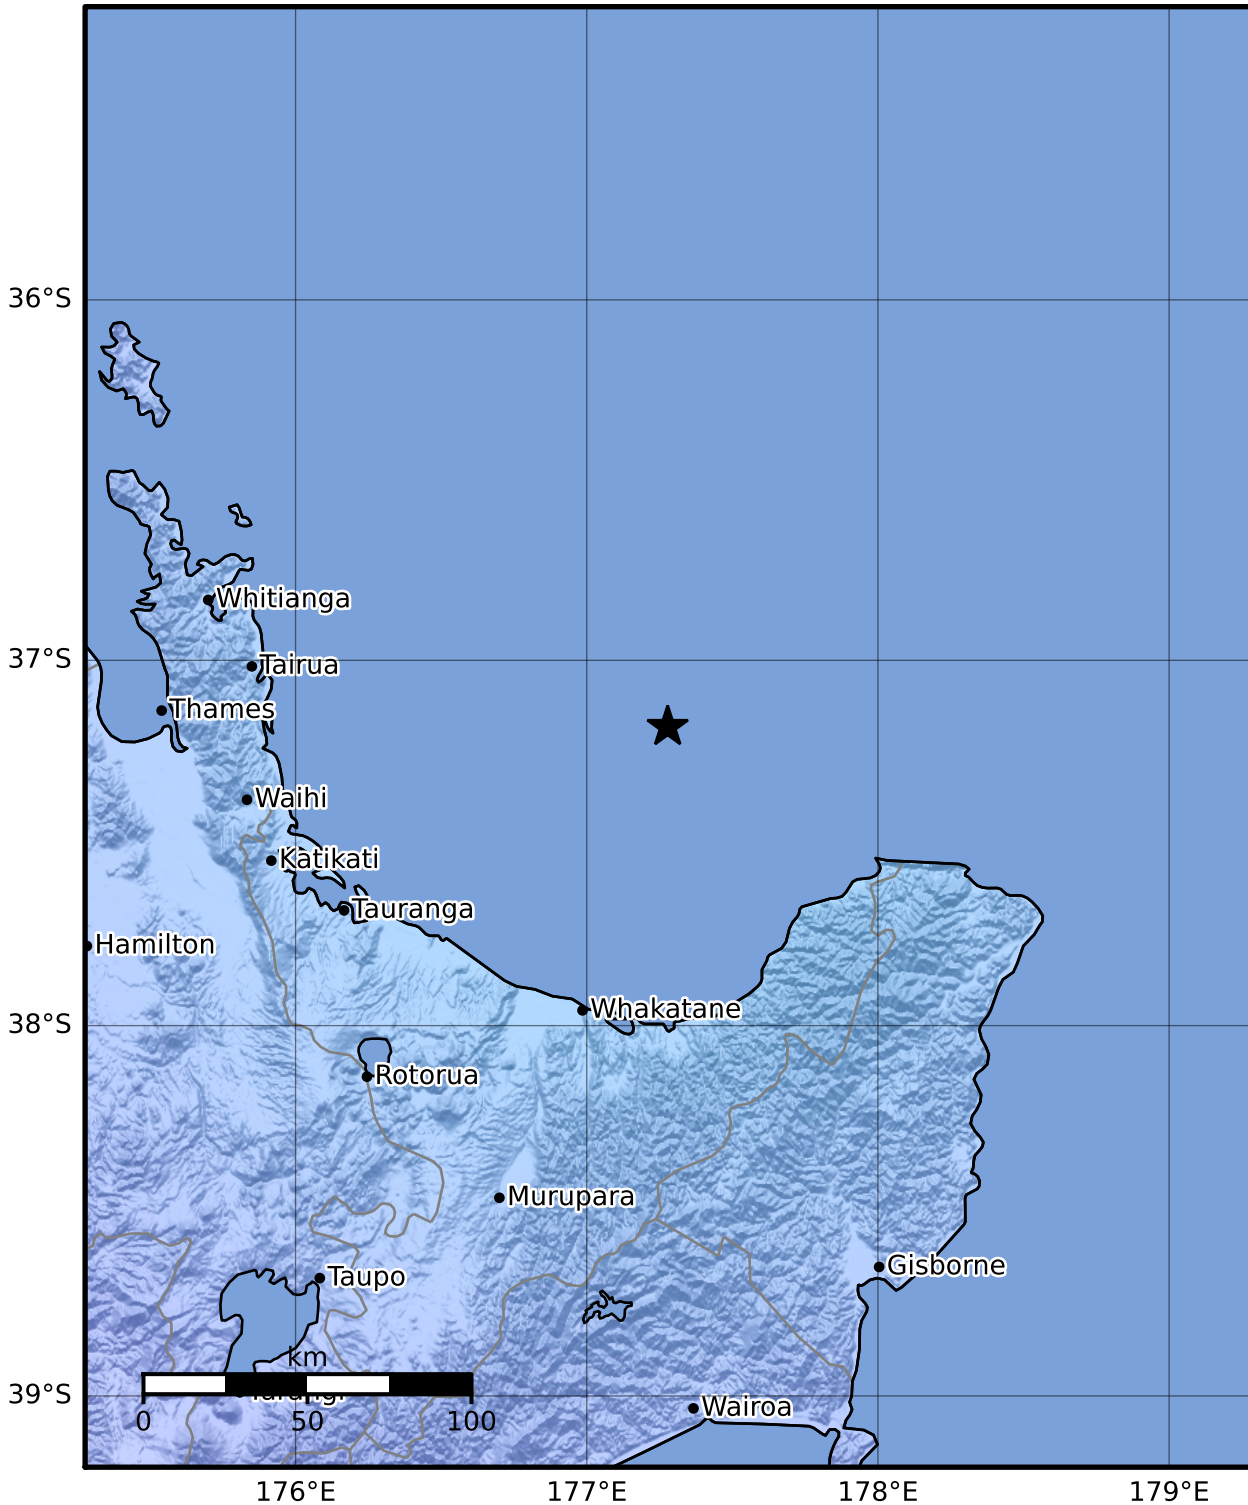

Macroseismic Intensity Map GNS Science

ShakeMap: Raukumara Plain

May 05, 2023 11:37:12 UTC M4.8 S37.18 E177.28 Depth: 173.6km ID:2023p336443

SHAKING	Not felt	Weak	Light	Moderate	Strong	Very strong	Severe	Violent	Extreme
DAMAGE	None	None	None	Very light	Light	Moderate	Moderate/heavy	Heavy	Very heavy
PGA(%g)	<0.0464	0.29	1.63	5.16	12.5	22.4	40.2	72.2	>129
PGV(cm/s)	<0.0215	0.125	1.04	4.31	14.5	26.4	48.3	88.4	>162
INTENSITY	I	II-III	IV	V	VI	VII	VIII	IX	X+

Scale based on Moratalla et al.(2021) and Worden et al.(2012) Version 1: Processed 2023-05-05T11:40:59Z
 Δ Seismic Instrument ○ Reported Intensity ★ Epicenter