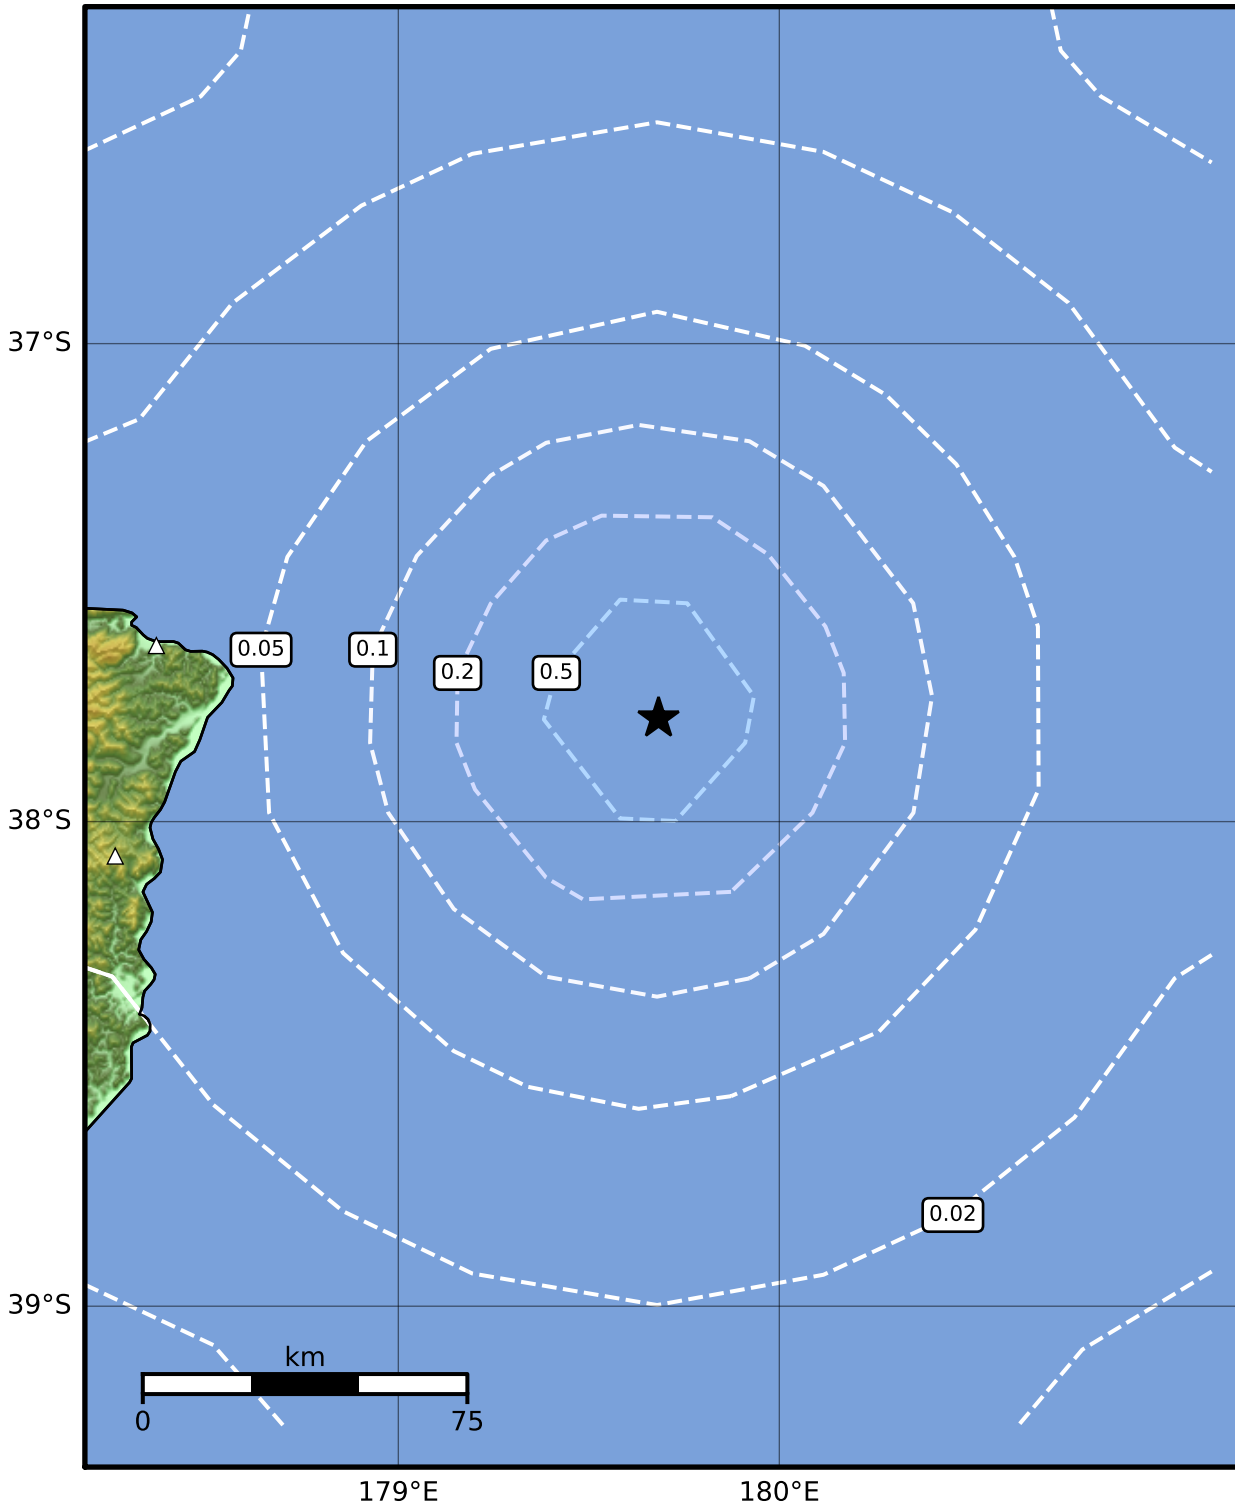

0.3 Second Peak Spectral Acceleration Map GNS Science

ShakeMap: Kermadec Trench

May 06, 2023 10:18:33 UTC M3.7 S37.78 E179.68 Depth: 12.0km ID:2023p338998

SA(0.3) (%g)	0.1	0.2	0.5	1	2	5	10	20	50	100	200
--------------	-----	-----	-----	---	---	---	----	----	----	-----	-----

Scale based on Moratalla et al.(2021) and Worden et al.(2012) Version 6: Processed 2023-05-06T11:19:15Z

△ Seismic Instrument ○ Reported Intensity ★ Epicenter