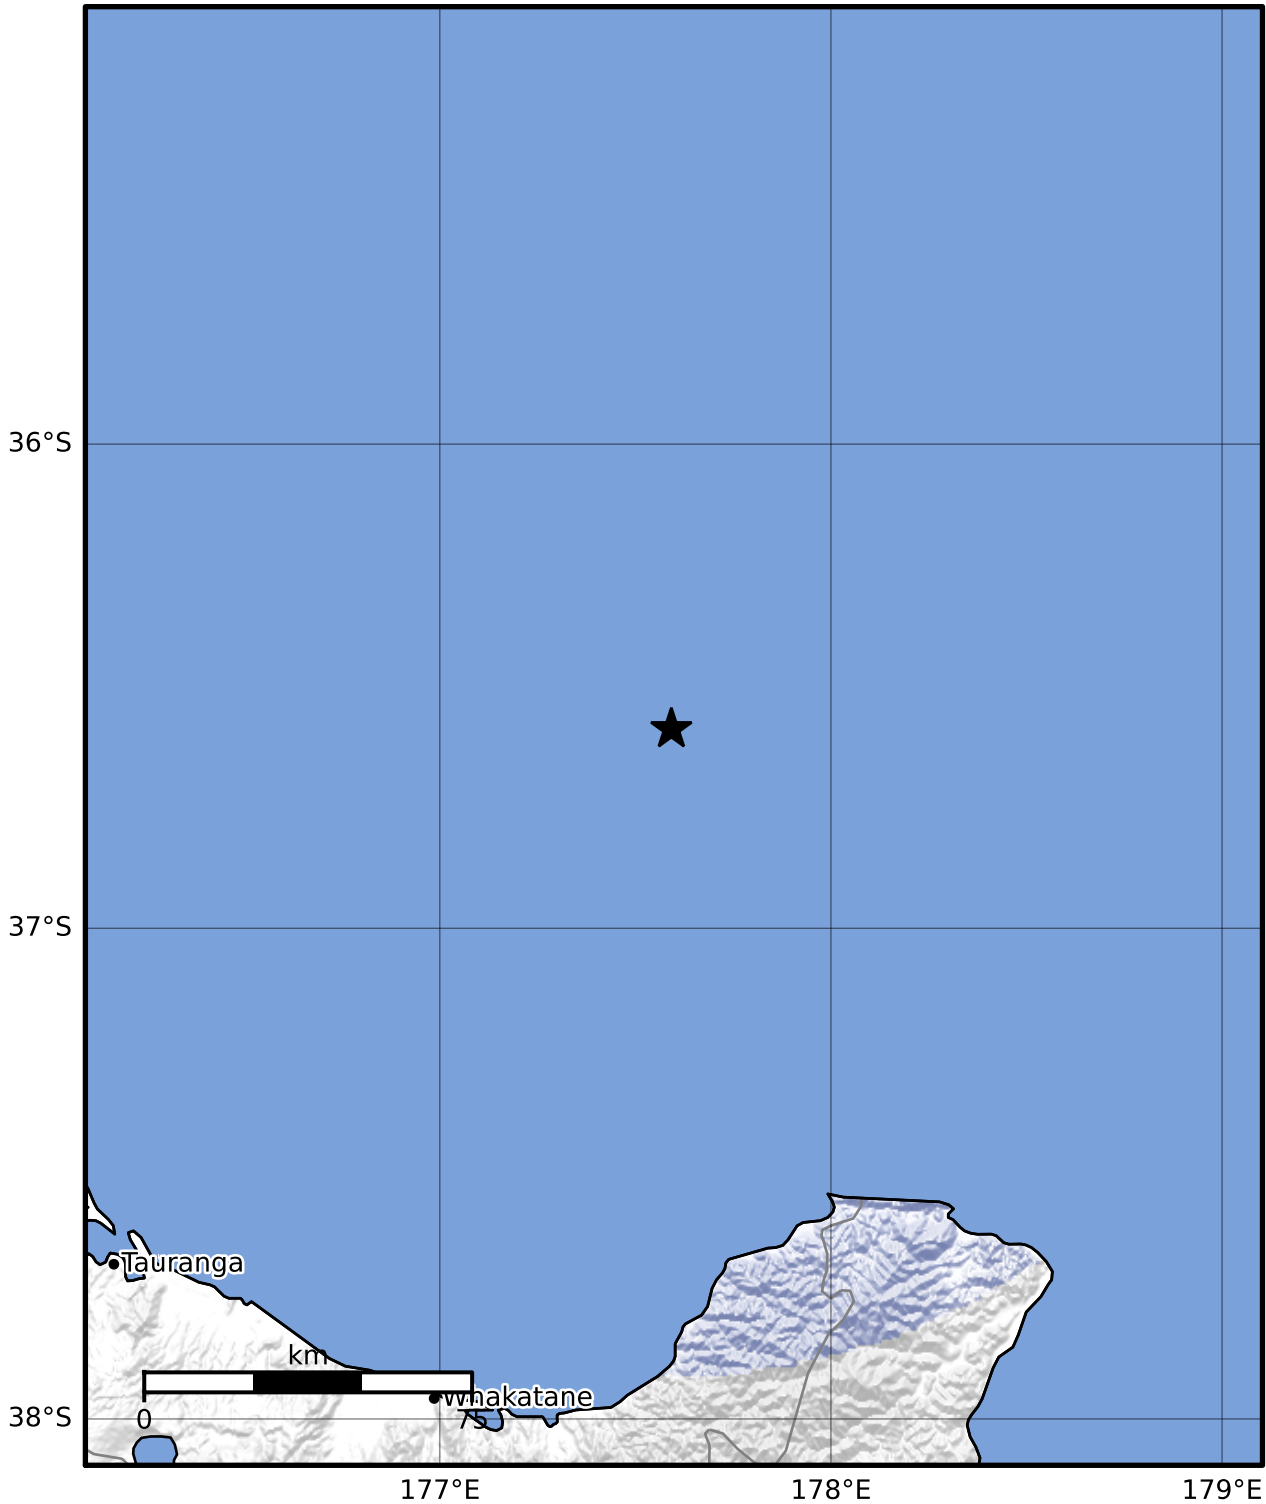

Macroseismic Intensity Map GNS Science

ShakeMap: Raukumara Plain

May 07, 2023 02:00:26 UTC M3.3 S36.59 E177.59 Depth: 156.7km ID:2023p340766

SHAKING	Not felt	Weak	Light	Moderate	Strong	Very strong	Severe	Violent	Extreme
DAMAGE	None	None	None	Very light	Light	Moderate	Moderate/heavy	Heavy	Very heavy
PGA(%g)	<0.0464	0.29	1.63	5.16	12.5	22.4	40.2	72.2	>129
PGV(cm/s)	<0.0215	0.125	1.04	4.31	14.5	26.4	48.3	88.4	>162
INTENSITY	I	II-III	IV	V	VI	VII	VIII	IX	X+

Scale based on Moratalla et al.(2021) and Worden et al.(2012) Version 4: Processed 2023-05-08T02:01:15Z

△ Seismic Instrument ○ Reported Intensity ★ Epicenter