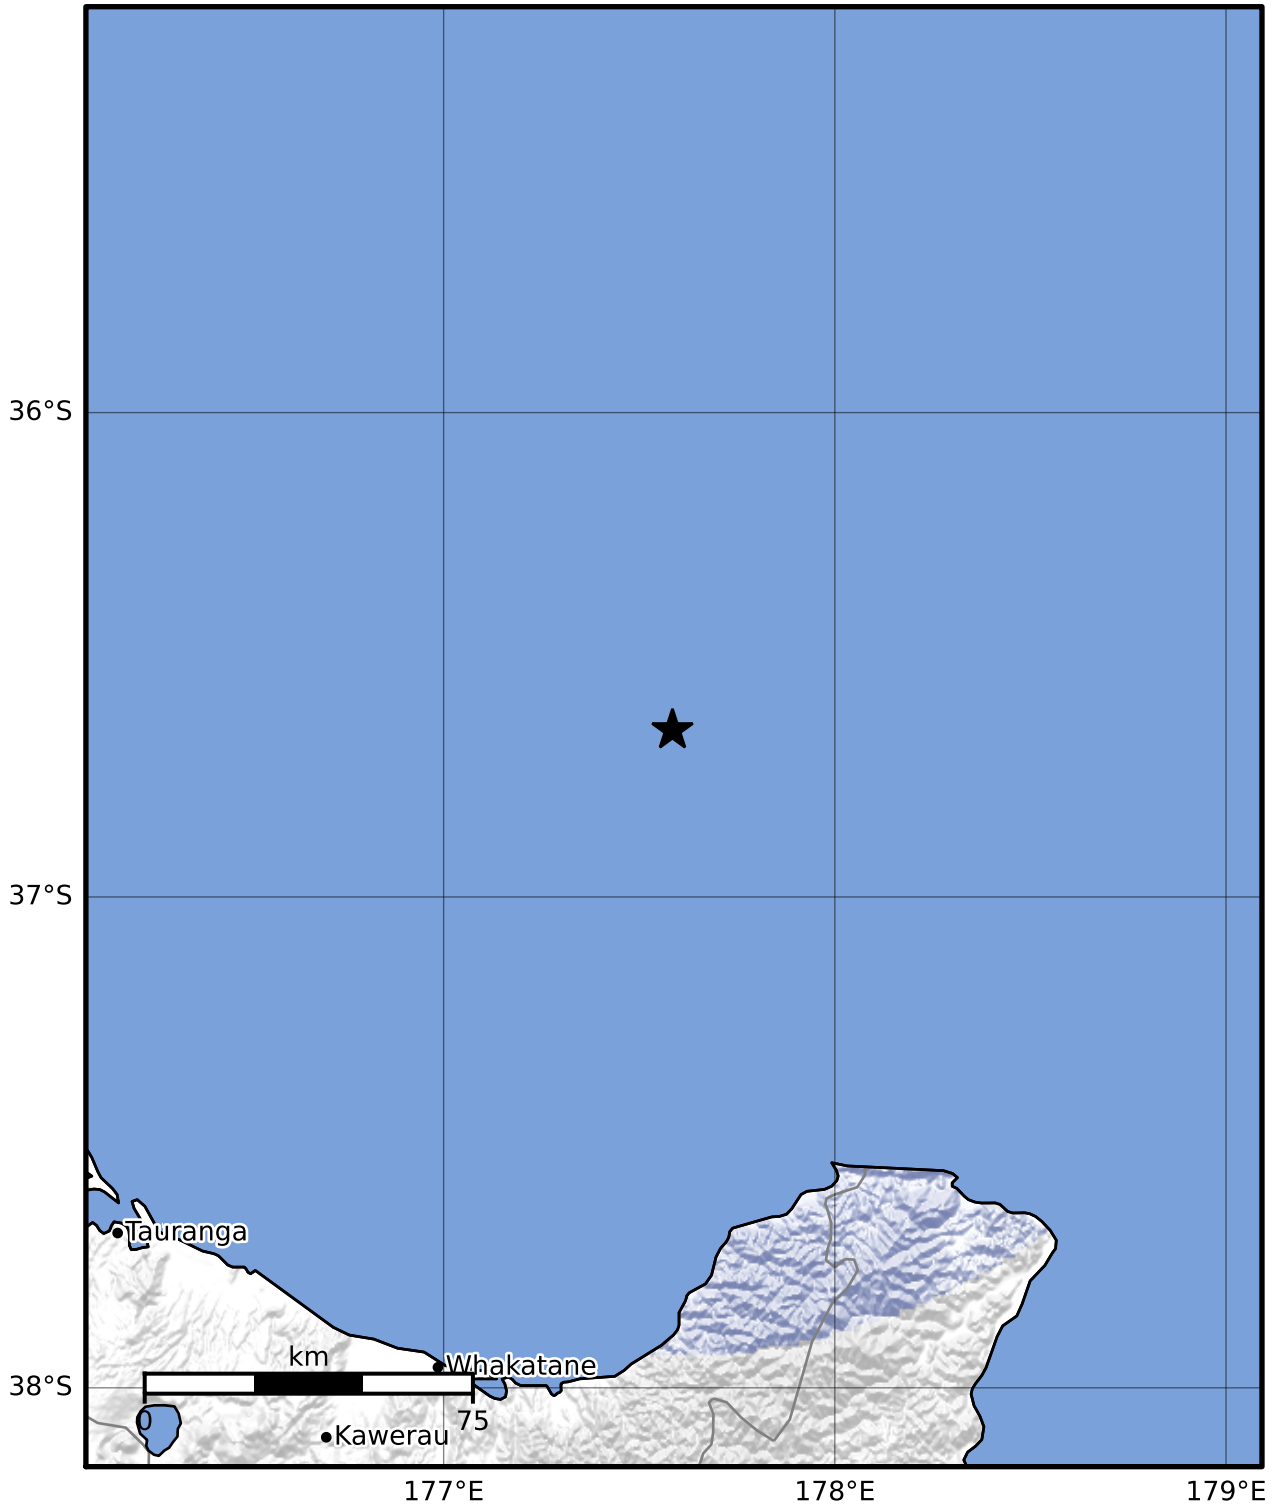

Macroseismic Intensity Map GNS Science

ShakeMap: Raukumara Plain

May 07, 2023 02:00:26 UTC M3.3 S36.66 E177.59 Depth: 161.5km ID:2023p340766

SHAKING	Not felt	Weak	Light	Moderate	Strong	Very strong	Severe	Violent	Extreme
DAMAGE	None	None	None	Very light	Light	Moderate	Moderate/heavy	Heavy	Very heavy
PGA(%g)	<0.0464	0.29	1.63	5.16	12.5	22.4	40.2	72.2	>129
PGV(cm/s)	<0.0215	0.125	1.04	4.31	14.5	26.4	48.3	88.4	>162
INTENSITY	I	II-III	IV	V	VI	VII	VIII	IX	X+

Scale based on Moratalla et al.(2021) and Worden et al.(2012) Version 5: Processed 2023-06-01T00:50:39Z

△ Seismic Instrument ○ Reported Intensity

★ Epicenter