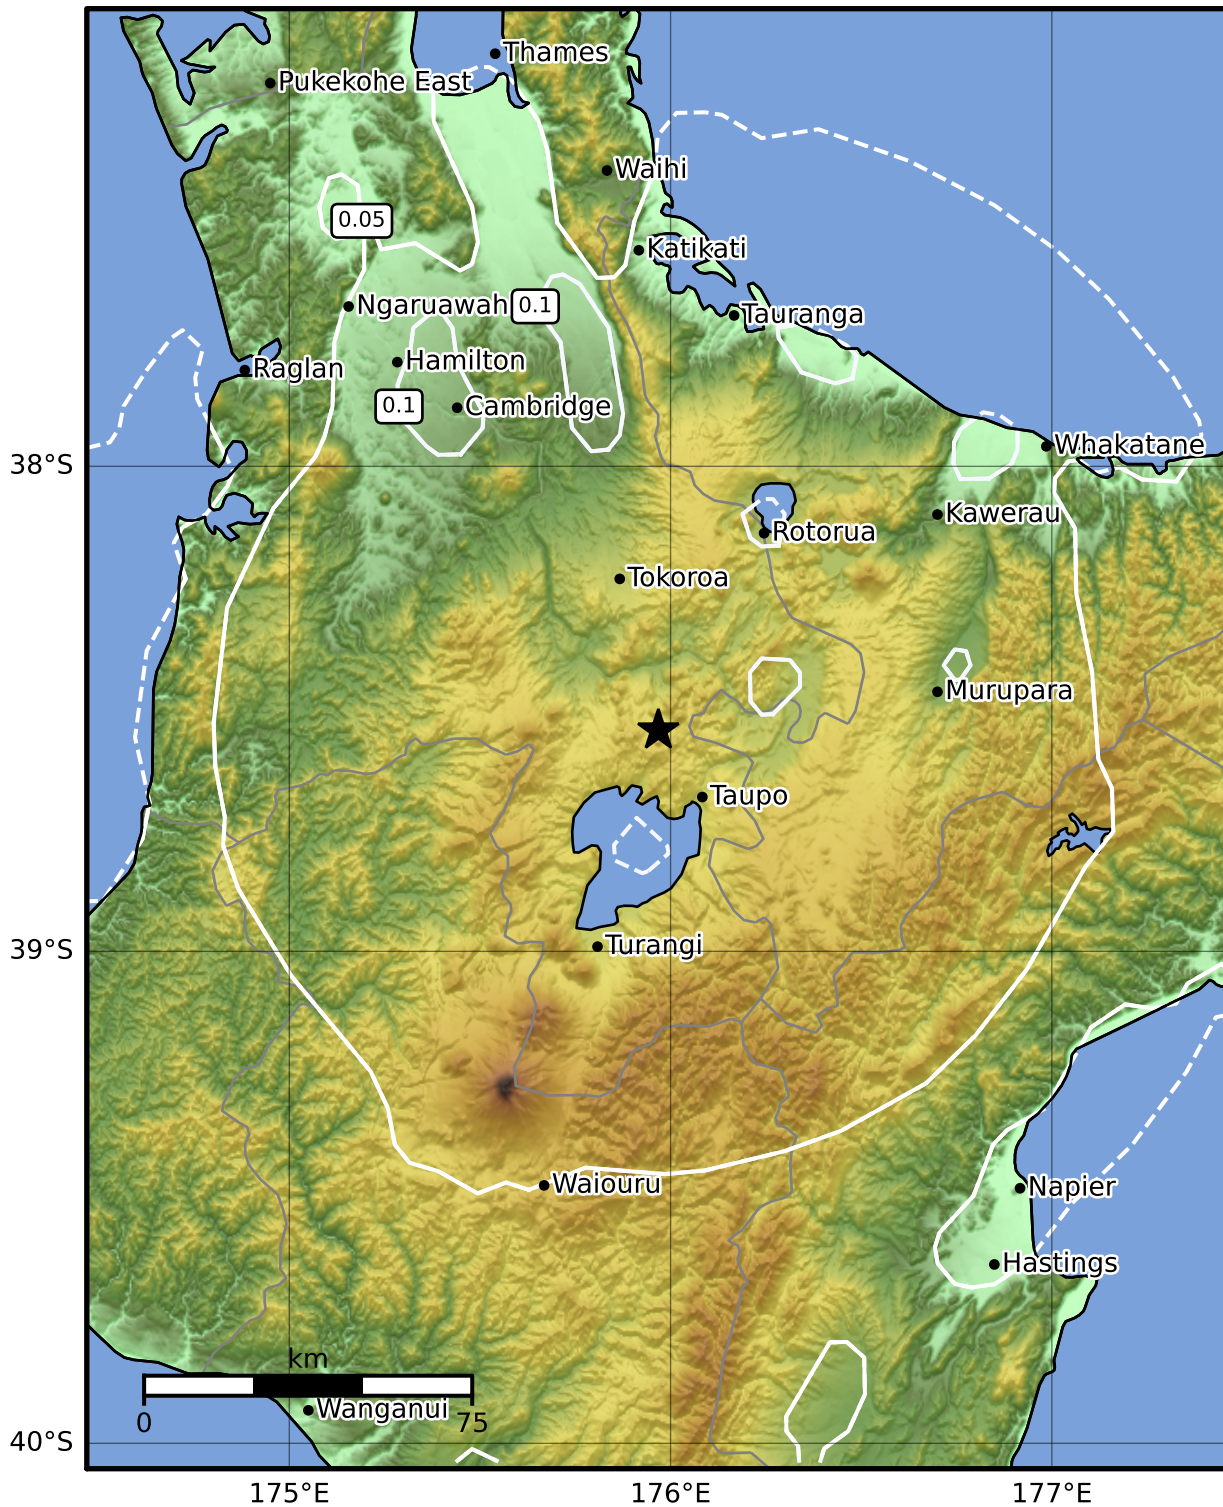

0.3 Second Peak Spectral Acceleration Map GNS Science

ShakeMap: Taupo

May 08, 2023 14:43:17 UTC M3.6 S38.55 E175.97 Depth: 131.3km ID:2023p344900

SA(0.3) (%g)	0.1	0.2	0.5	1	2	5	10	20	50	100	200
---------------------	------------	------------	------------	----------	----------	----------	-----------	-----------	-----------	------------	------------

Scale based on Moratalla et al.(2021) and Worden et al.(2012) Version 1: Processed 2023-05-08T14:46:54Z

△ Seismic Instrument ○ Reported Intensity ★ Epicenter

Te Whakaahuatanga Tere o ngā Rū Whenua me ngā Parawhenua
R-CET Rapid Characterisation of Earthquakes and Tsunamis
 A GNS Science Led Research Programme