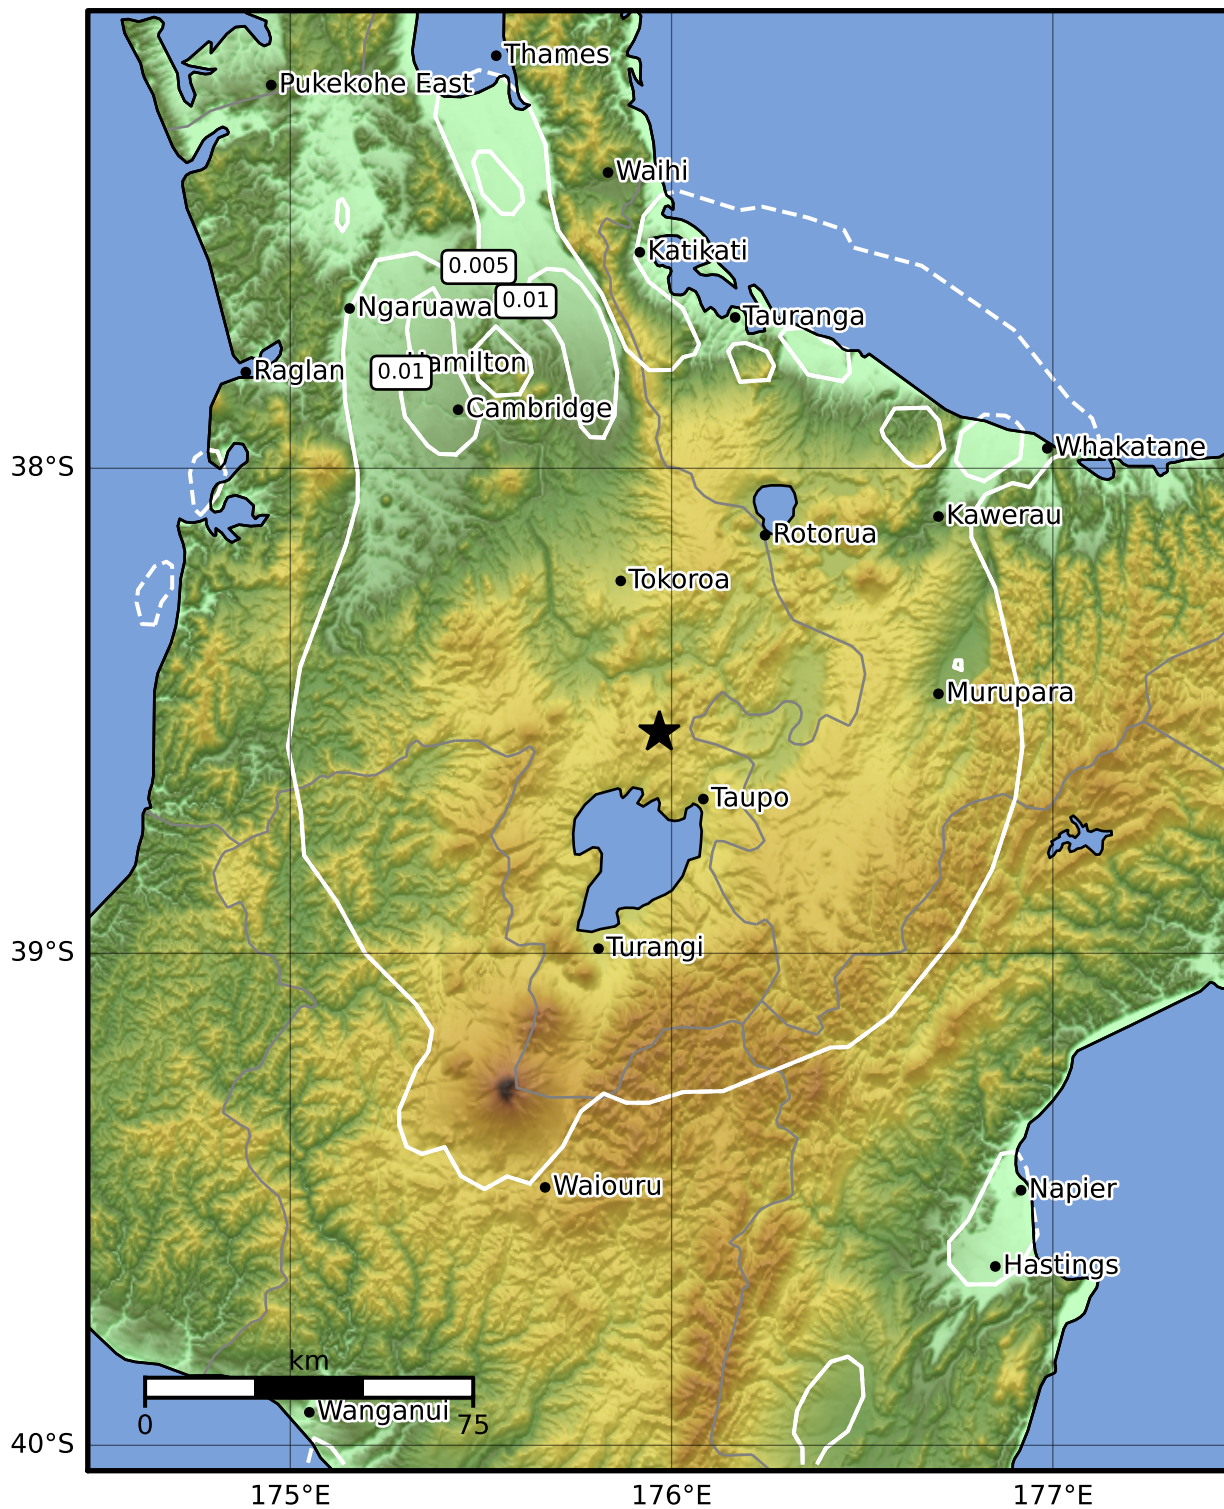

1.0 Second Peak Spectral Acceleration Map GNS Science

ShakeMap: Taupo

May 08, 2023 14:43:17 UTC M3.6 S38.55 E175.97 Depth: 131.3km ID:2023p344900

SA(1.0) (%g)	0.1	0.2	0.5	1	2	5	10	20	50	100	200
---------------------	------------	------------	------------	----------	----------	----------	-----------	-----------	-----------	------------	------------

Scale based on Moratalla et al.(2021) and Worden et al.(2012) Version 1: Processed 2023-05-08T14:46:54Z

△ Seismic Instrument ○ Reported Intensity ★ Epicenter