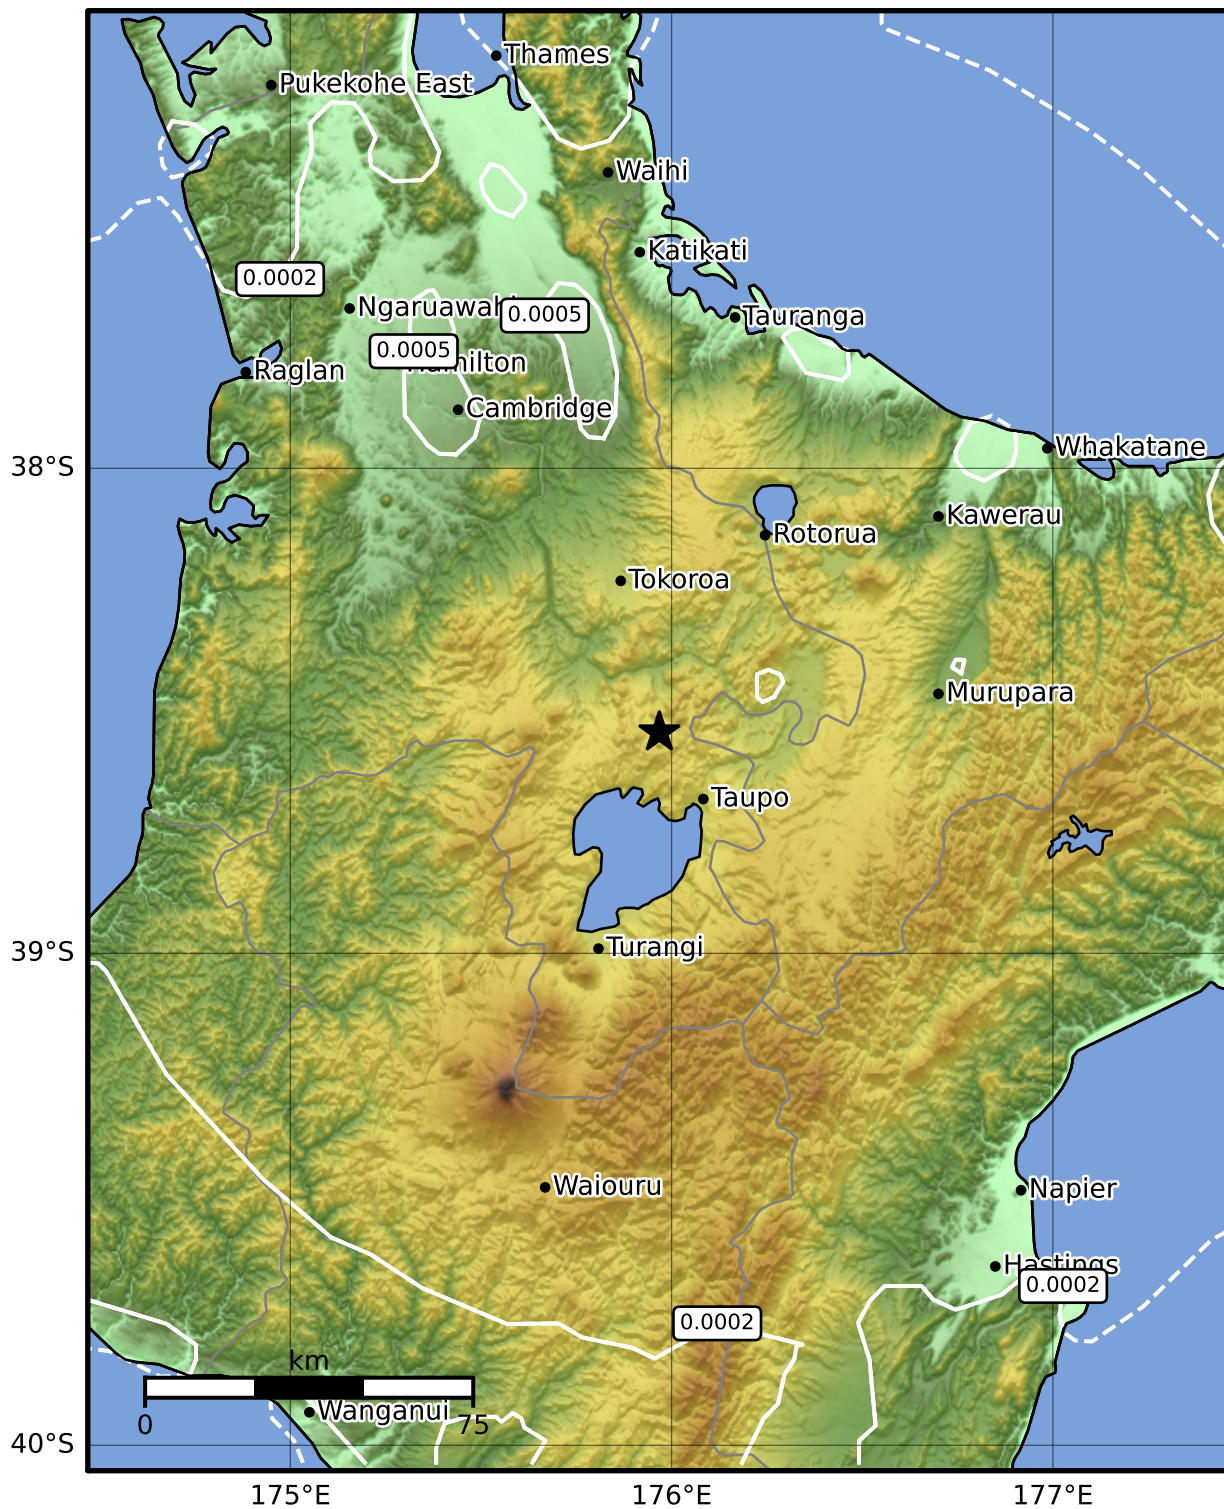

3.0 Second Peak Spectral Acceleration Map GNS Science

ShakeMap: Taupo

May 08, 2023 14:43:17 UTC M3.6 S38.55 E175.97 Depth: 131.3km ID:2023p344900

Scale based on Moratalla et al.(2021) and Worden et al.(2012) Version 1: Processed 2023-05-08T14:46:54Z

△ Seismic Instrument ○ Reported Intensity ★ Epicenter