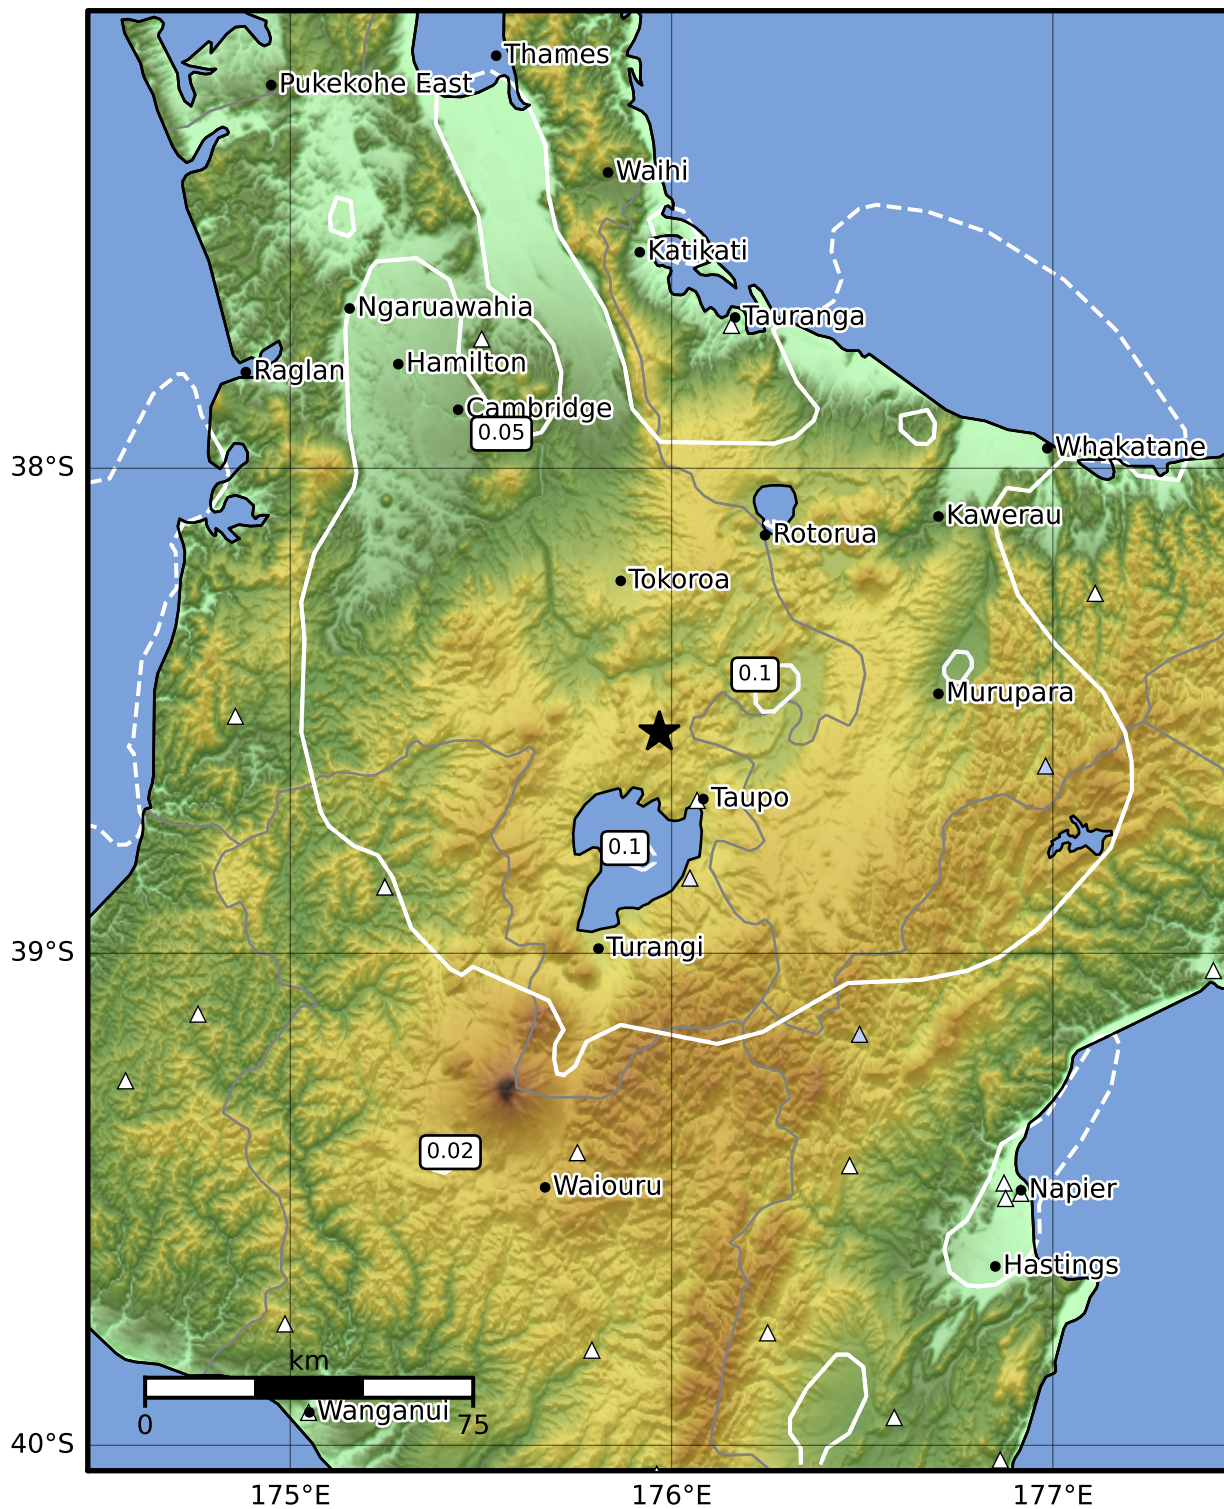

0.3 Second Peak Spectral Acceleration Map GNS Science

ShakeMap: Taupo

May 08, 2023 14:43:17 UTC M3.6 S38.55 E175.97 Depth: 131.3km ID:2023p344900

SA(0.3) (%g)	0.1	0.2	0.5	1	2	5	10	20	50	100	200
---------------------	------------	------------	------------	----------	----------	----------	-----------	-----------	-----------	------------	------------

Scale based on Moratalla et al.(2021) and Worden et al.(2012) Version 2: Processed 2023-05-08T14:52:10Z

△ Seismic Instrument ○ Reported Intensity ★ Epicenter

Te Whakaahuatanga Tere o ngā Rū Whenua me ngā Parawhenua
R-CET Rapid Characterisation of Earthquakes and Tsunamis
 A GNS Science Led Research Programme