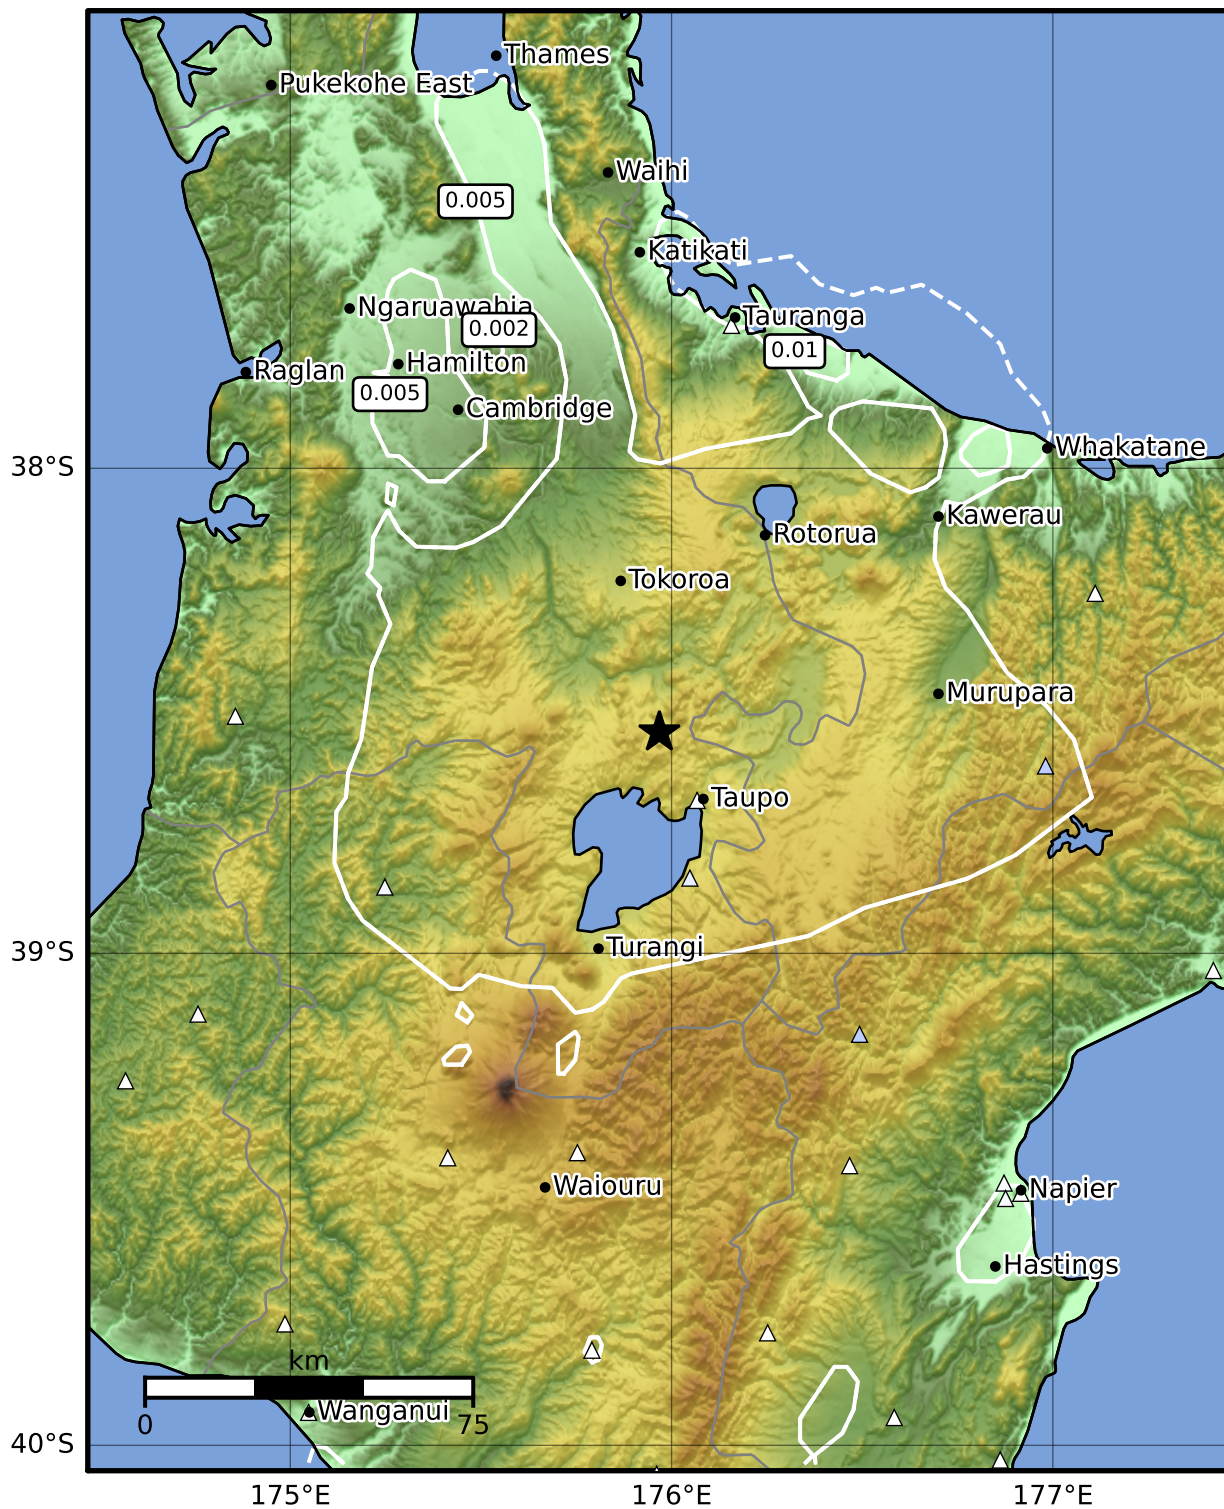

1.0 Second Peak Spectral Acceleration Map GNS Science

ShakeMap: Taupo

May 08, 2023 14:43:17 UTC M3.6 S38.55 E175.97 Depth: 131.3km ID:2023p344900

<b>SA(1.0) (%g)</b>	<b>0.1</b>	<b>0.2</b>	<b>0.5</b>	<b>1</b>	<b>2</b>	<b>5</b>	<b>10</b>	<b>20</b>	<b>50</b>	<b>100</b>	<b>200</b>
---------------------	------------	------------	------------	----------	----------	----------	-----------	-----------	-----------	------------	------------

Scale based on Moratalla et al.(2021) and Worden et al.(2012) Version 2: Processed 2023-05-08T14:52:10Z

△ Seismic Instrument ○ Reported Intensity ★ Epicenter